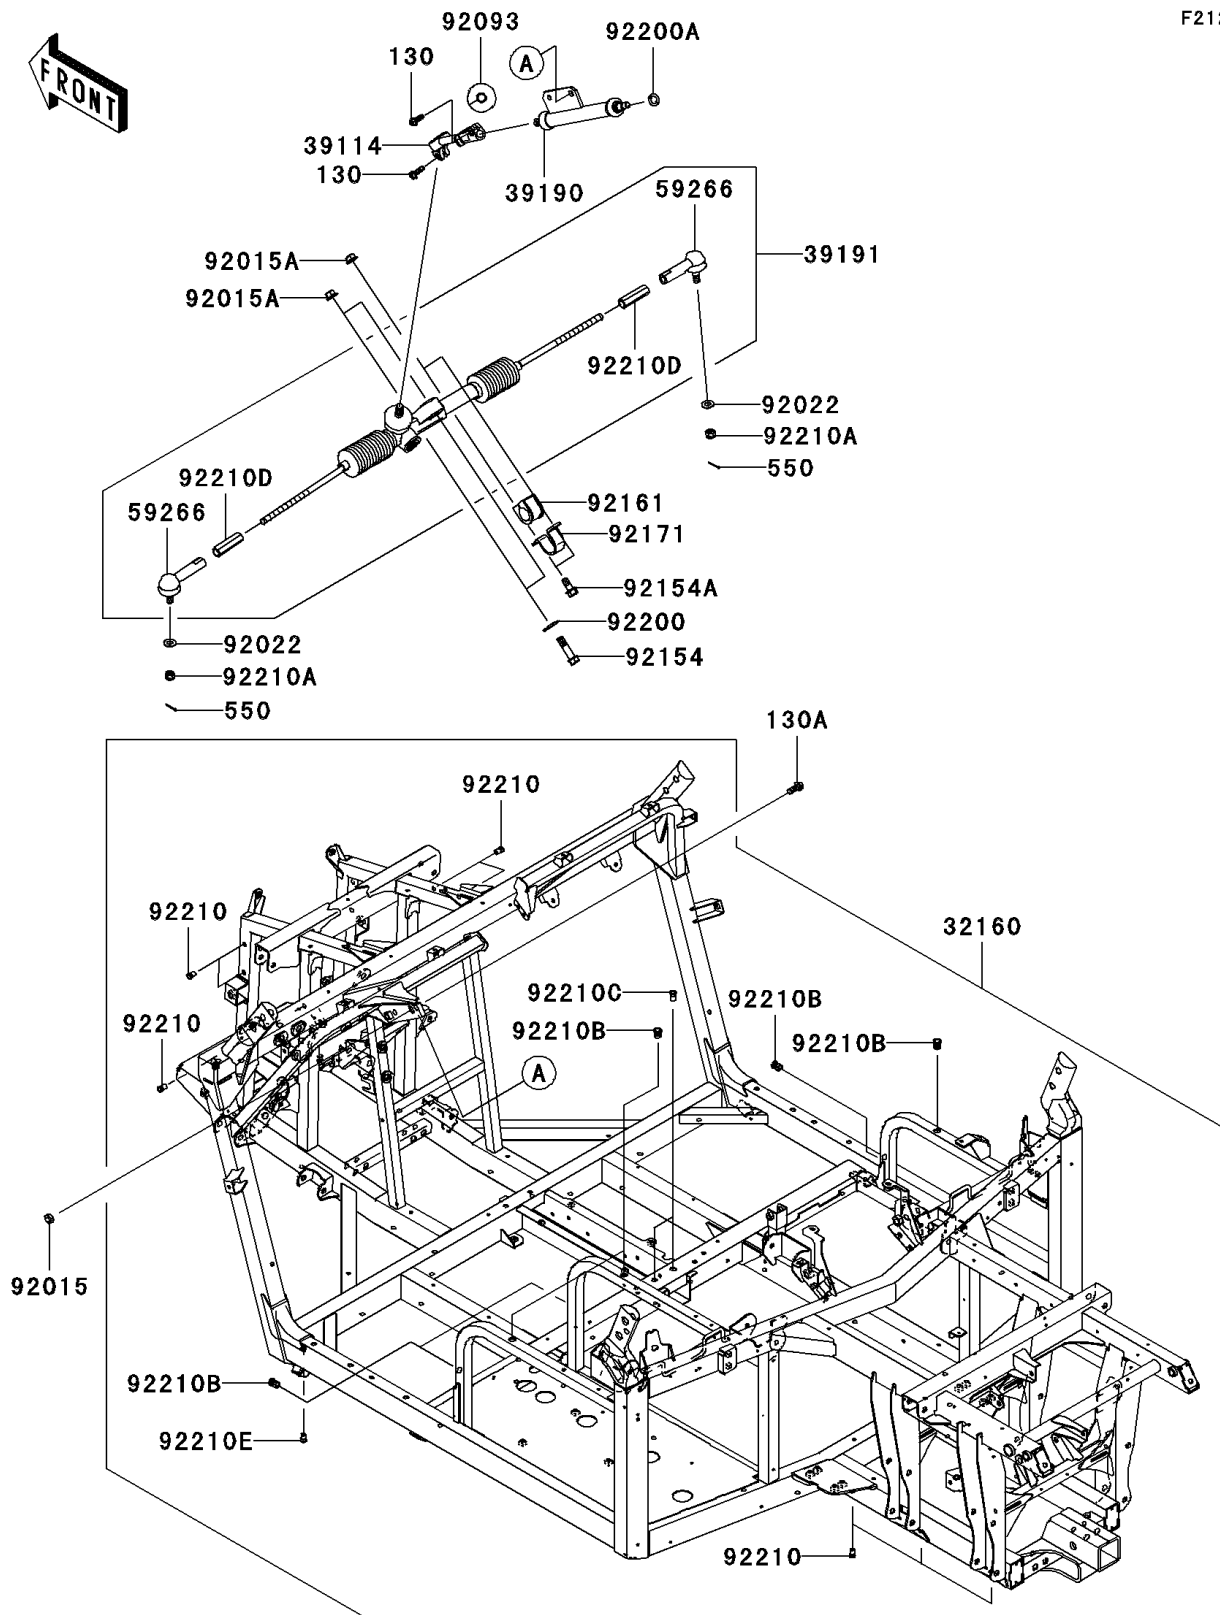

2009 Teryx® 750 4x4 NRA Outdoors™ PARTS DIAGRAM

Frame

F2120

2009 Teryx® 750 4x4 NRA Outdoors™ PARTS LIST

Frame

ITEM NAME	PART NUMBER	QUANTITY
BOLT-FLANGED,8X25 (Ref # 130)	130BB0825	1
BOLT-FLANGED,10X25 (Ref # 130A)	130BB1025	1
PIN-COTTER,3.0X25 (Ref # 550)	550AA3025	1
FRAME-COMP (Ref # 32160)	32160-0402	1
SHAFT-COMP-STRG (Ref # 39114)	39114-0011	1
SHAFT-ASSY-STEERING (Ref # 39190)	39190-0004	1
GEAR-ASSY-STEERING (Ref # 39191)	39191-0011	1
JOINT-BALL (Ref # 59266)	59266-0038	1
NUT,LOCK,10MM,BLACK (Ref # 92015)	92015-1189	1
NUT,LOCK,FLANGED,12MM (Ref # 92015A)	92015-1433	1
WASHER (Ref # 92022)	92022-1831	1
SEAL,STEERING SHAFT (Ref # 92093)	92093-0070	1
BOLT,FLANGED,12X60 (Ref # 92154)	92154-0072	1
BOLT,FLANGED,12X27 (Ref # 92154A)	92154-0073	1
DAMPER,STEERING GEAR (Ref # 92161)	92161-0506	1
CLAMP,STEERING GEAR (Ref # 92171)	92171-1866	1
WASHER,12.3X38X2.0 (Ref # 92200)	92200-0379	1
WASHER,15X25X1.6 (Ref # 92200A)	92200-0460	1
NUT,POP,6MM,L=16.5 (Ref # 92210)	92210-0324	1
NUT,CASTLE,12MM (Ref # 92210A)	92210-0395	1
NUT,POP,10MM (Ref # 92210B)	92210-0507	1
NUT,FLANGED,8MM (Ref # 92210C)	92210-0527	1
NUT,14MM (Ref # 92210D)	92210-0588	1
NUT,POP,6MM,L=15 (Ref # 92210E)	92210-1397	1