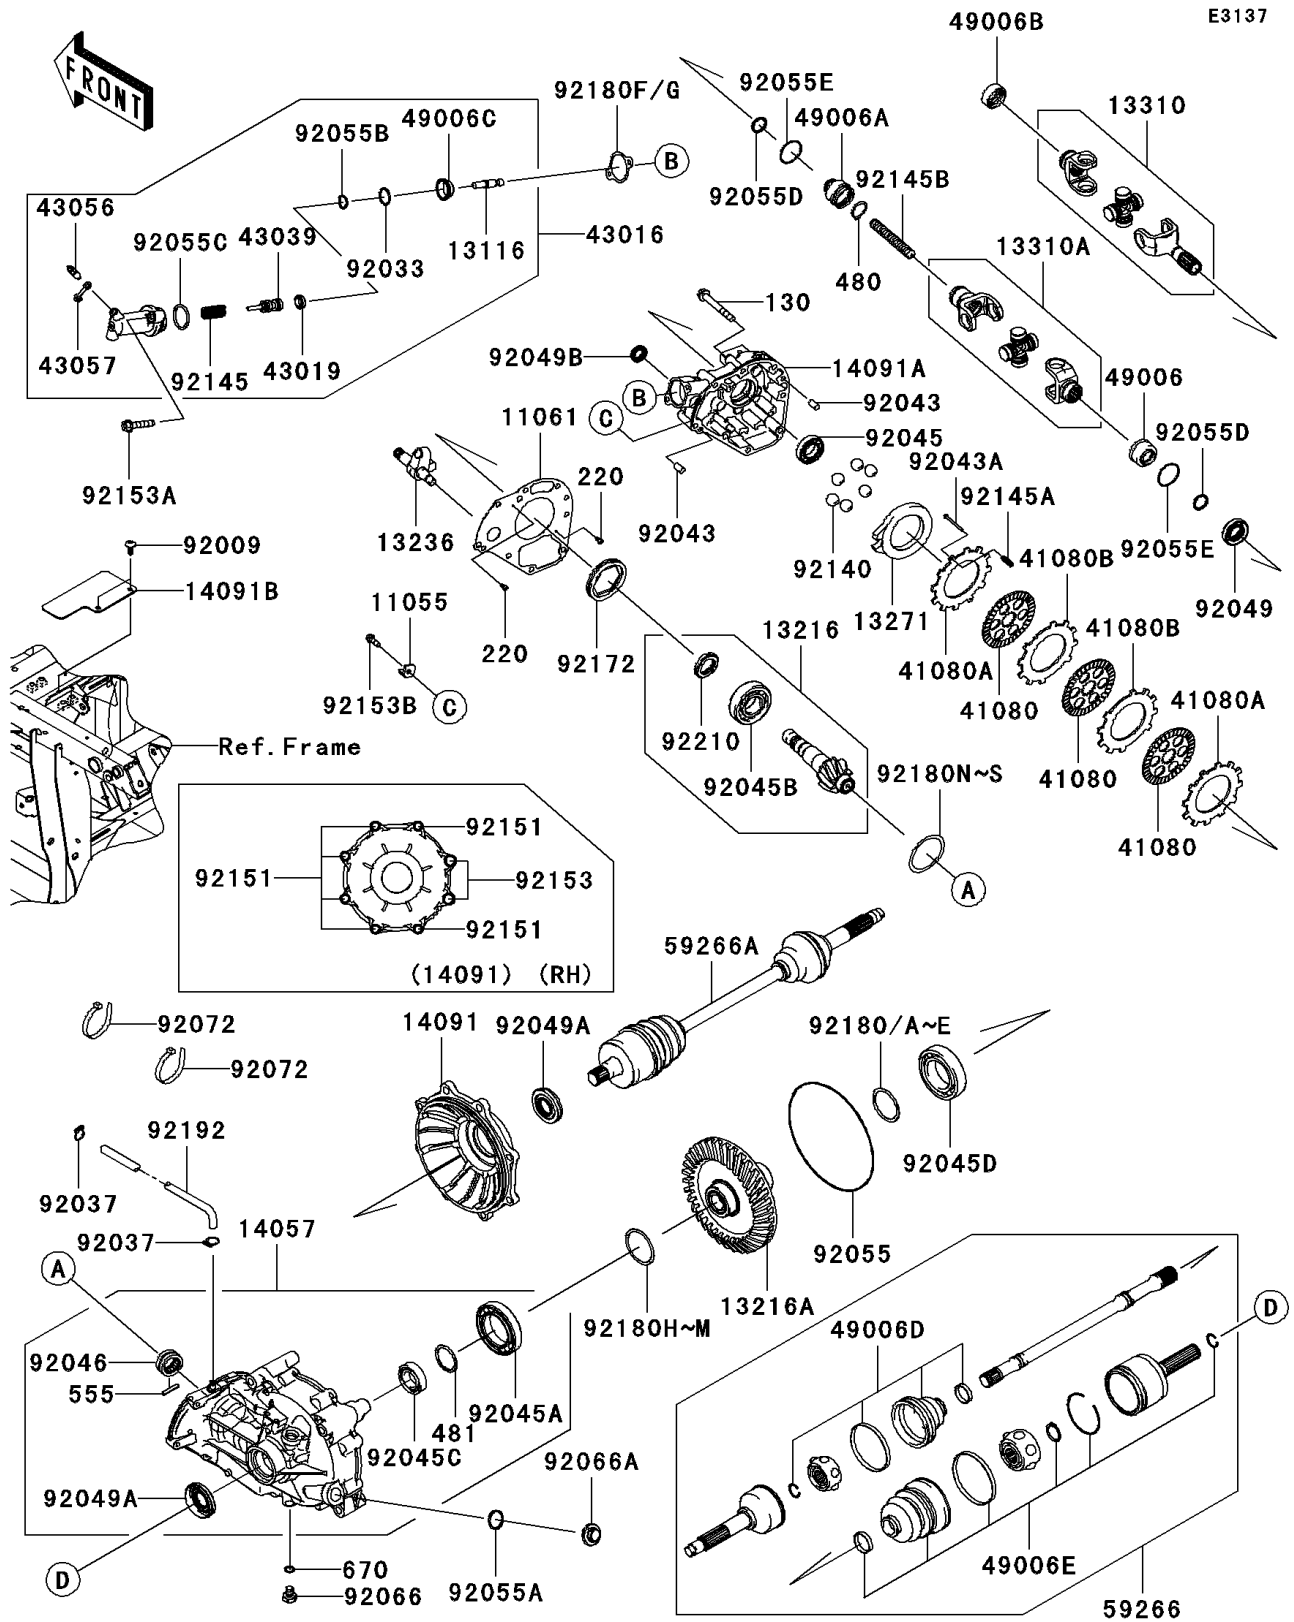

2009 Teryx® 750 4x4 NRA Outdoors™ PARTS DIAGRAM

Drive Shaft-Rear