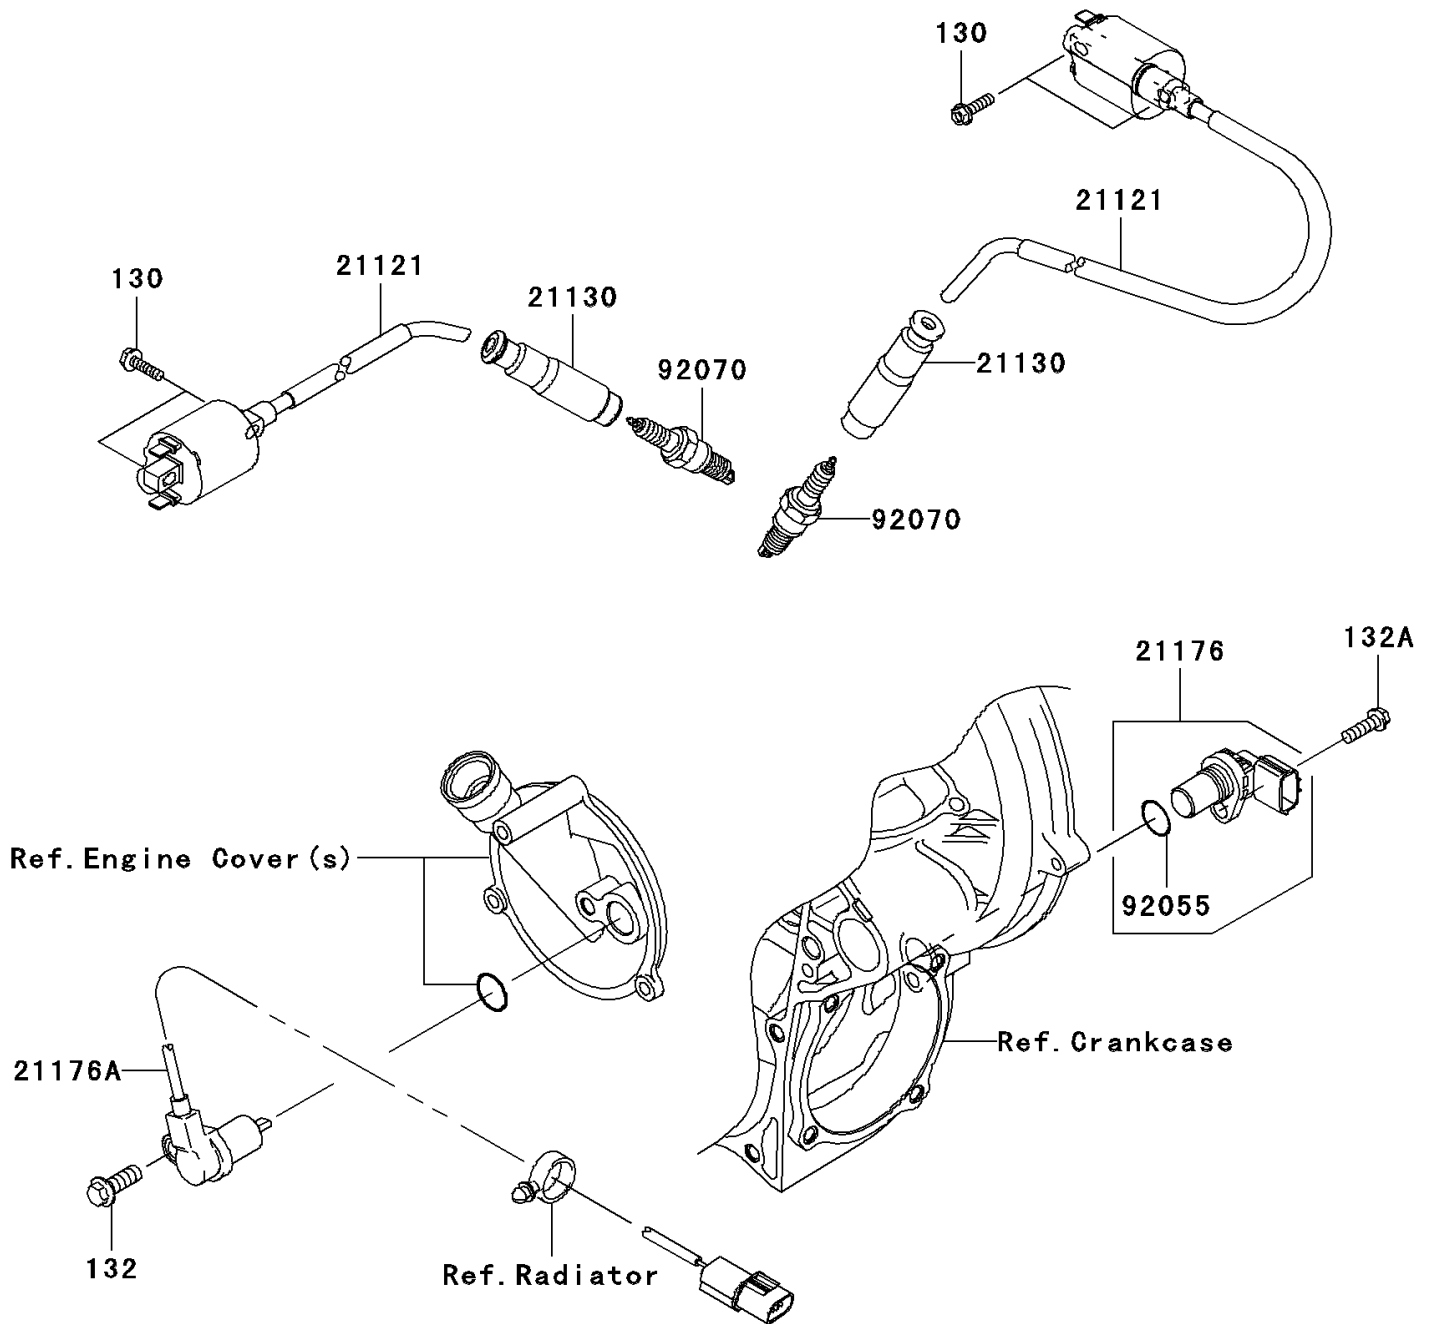

2009 Teryx® 750 4x4 NRA Outdoors™ PARTS DIAGRAM

Ignition System

E1830

2009 Teryx® 750 4x4 NRA Outdoors™ PARTS LIST

Ignition System

ITEM NAME	PART NUMBER	QUANTITY
BOLT-FLANGED,5X18 (Ref # 130)	130BB0518	1
BOLT-FLANGED-SMALL,8X22 (Ref # 132)	132BA0822	1
BOLT-FLANGED-SMALL,6X20 (Ref # 132A)	132BD0620	1
COIL-IGNITION (Ref # 21121)	21121-0045	1
CAP-SPARK PLUG (Ref # 21130)	21130-1071	1
SENSOR,SPEED (Ref # 21176)	21176-1104	1
SENSOR,REVERSE (Ref # 21176A)	21176-1109	1
RING-O (Ref # 92055)	92055-1718	1
PLUG-SPARK,CR7E(NGK) (Ref # 92070)	92070-1209	1