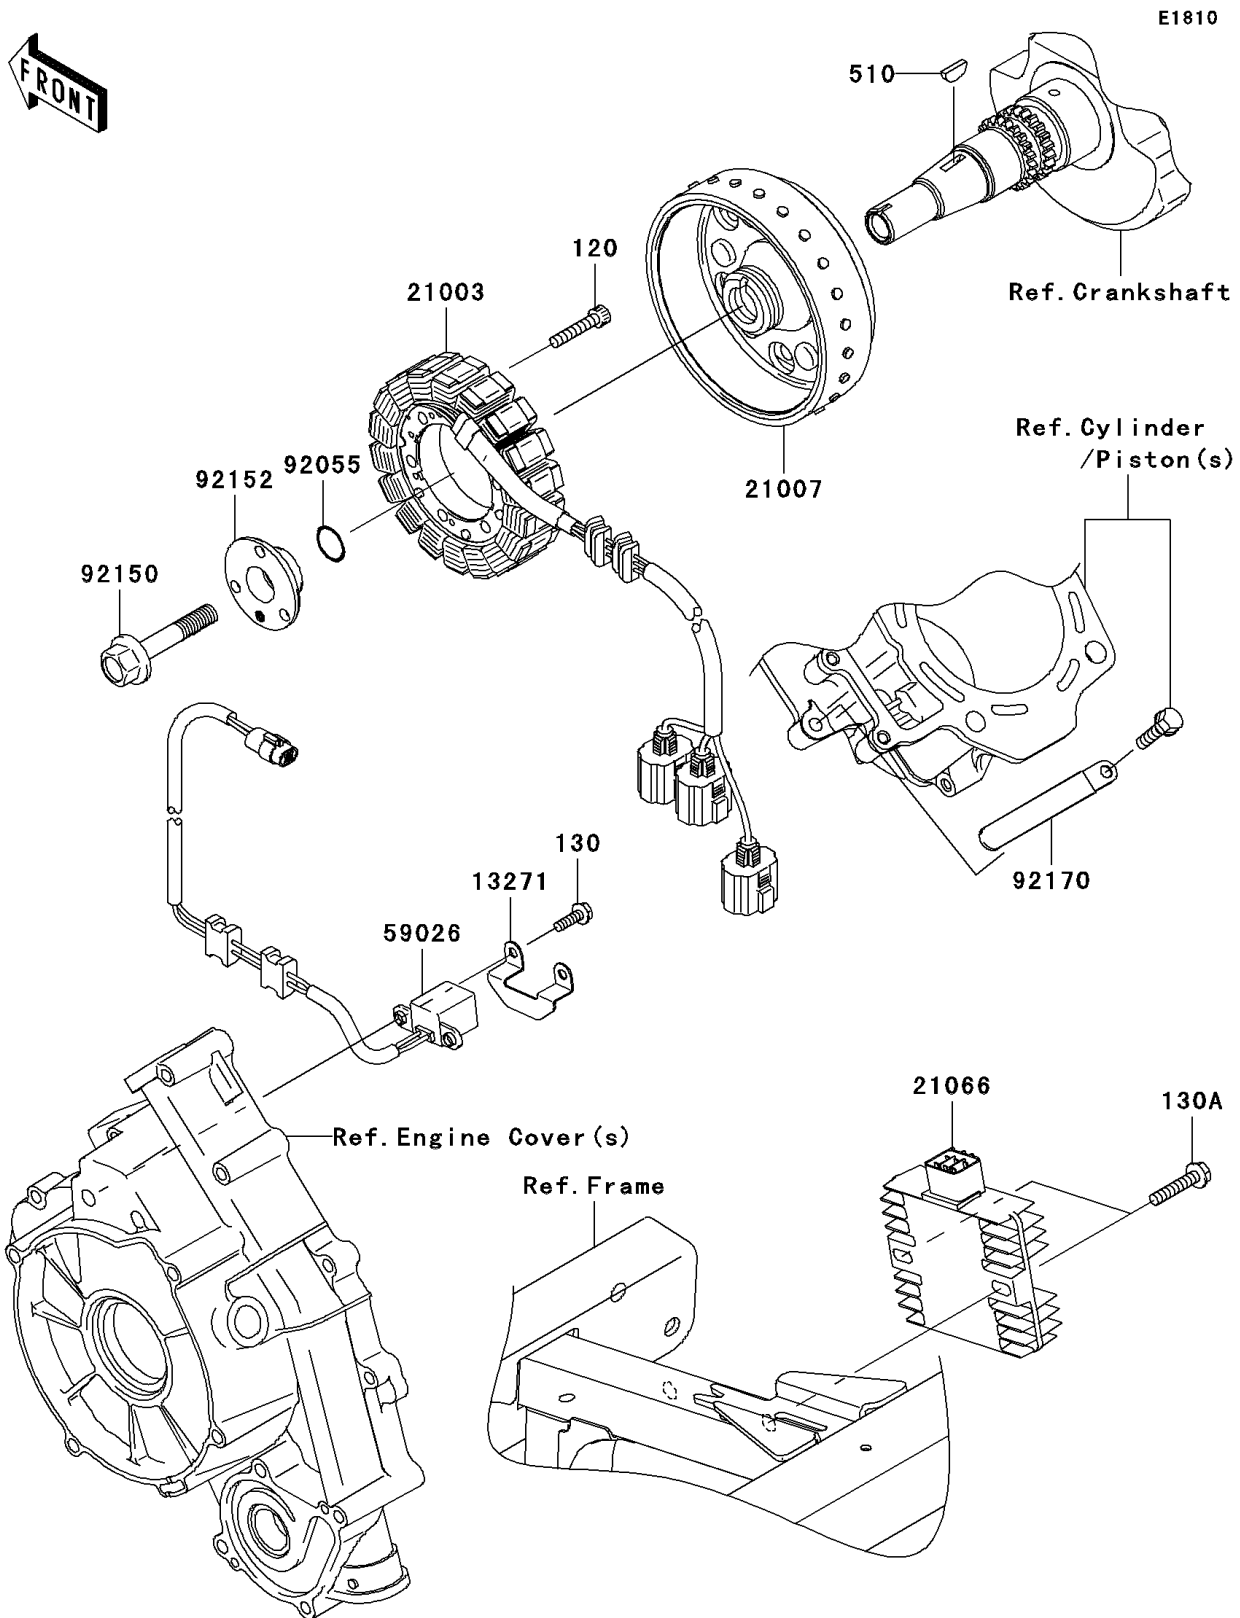

## 2009 Teryx® 750 4x4 NRA Outdoors™ PARTS DIAGRAM

Generator

## 2009 Teryx® 750 4x4 NRA Outdoors™ PARTS LIST

Generator

ITEM NAME	PART NUMBER	QUANTITY
BOLT-SOCKET,6X30 (Ref # 120)	120CB0630	1
BOLT-FLANGED,5X16 (Ref # 130)	130BA0516	1
BOLT-FLANGED,6X30 (Ref # 130A)	130BB0630	1
KEY-WOODRUFF (Ref # 510)	510A4200	1
PLATE (Ref # 13271)	13271-1369	1
STATOR (Ref # 21003)	21003-0071	1
ROTOR (Ref # 21007)	21007-0111	1
REGULATOR-VOLTAGE (Ref # 21066)	21066-0030	1
COIL-PULSING (Ref # 59026)	59026-0005	1
RING-O,19.8X2.2 (Ref # 92055)	92055-1215	1
BOLT,12X65 (Ref # 92150)	92150-1987	1
COLLAR,20X51X17 (Ref # 92152)	92152-1467	1
CLAMP (Ref # 92170)	92170-1925	1