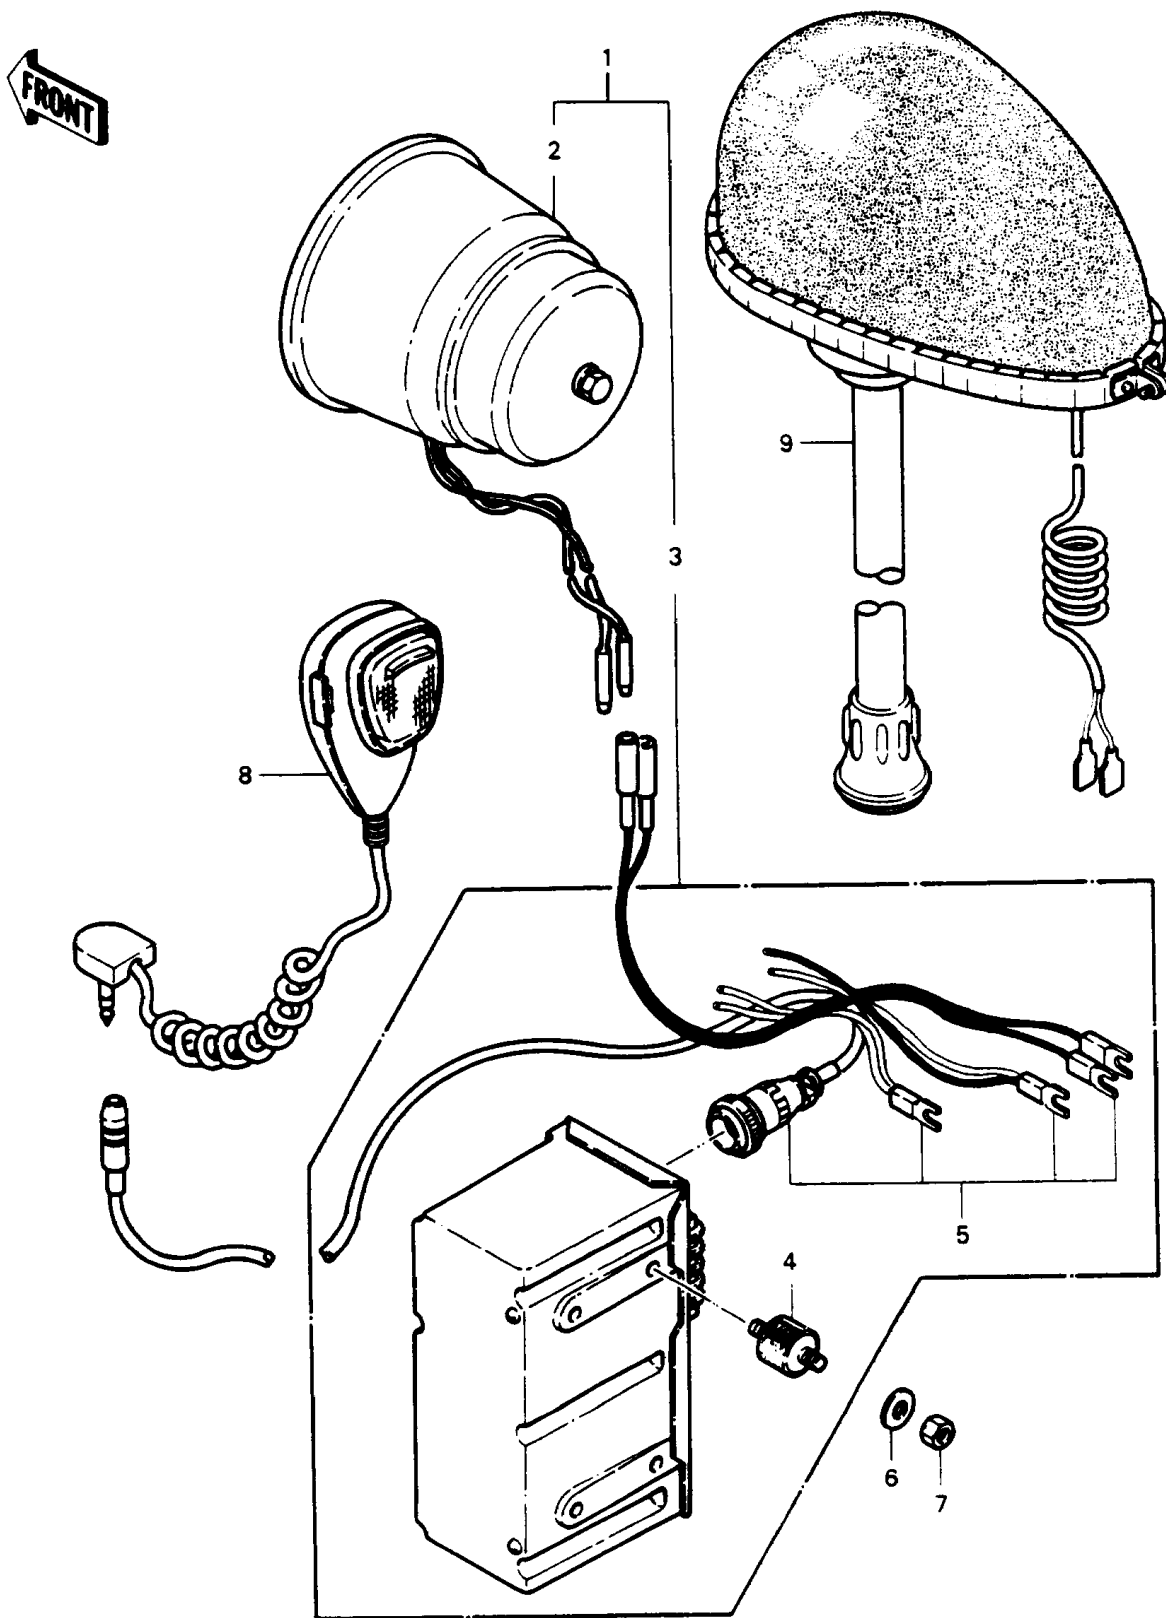

1987 PARTS DIAGRAM

Siren/Pole Lamp (Option)

1987 PARTS LIST

Siren/Pole Lamp(Optional)

ITEM NAME	PART NUMBER	QUANTITY
SIREN (Ref # 1)	58001-4018	1
SIREN,SPEAKER (Ref # 2)	58001-4019	1
SIREN,AMPLIFIER (Ref # 3)	58001-4017	1
DAMPER,SIREN AMP (Ref # 4)	92075-4035	1
HARNESS,AMP (Ref # 5)	26001-4021	1
WASHER (Ref # 6)	42046-008	1
NUT (Ref # 7)	92015-4018	1
SIREN,MICROPHONE (Ref # 8)	58001-4016	1
LAMP-ASSY,POLE (Ref # 9)	23016-4003	1