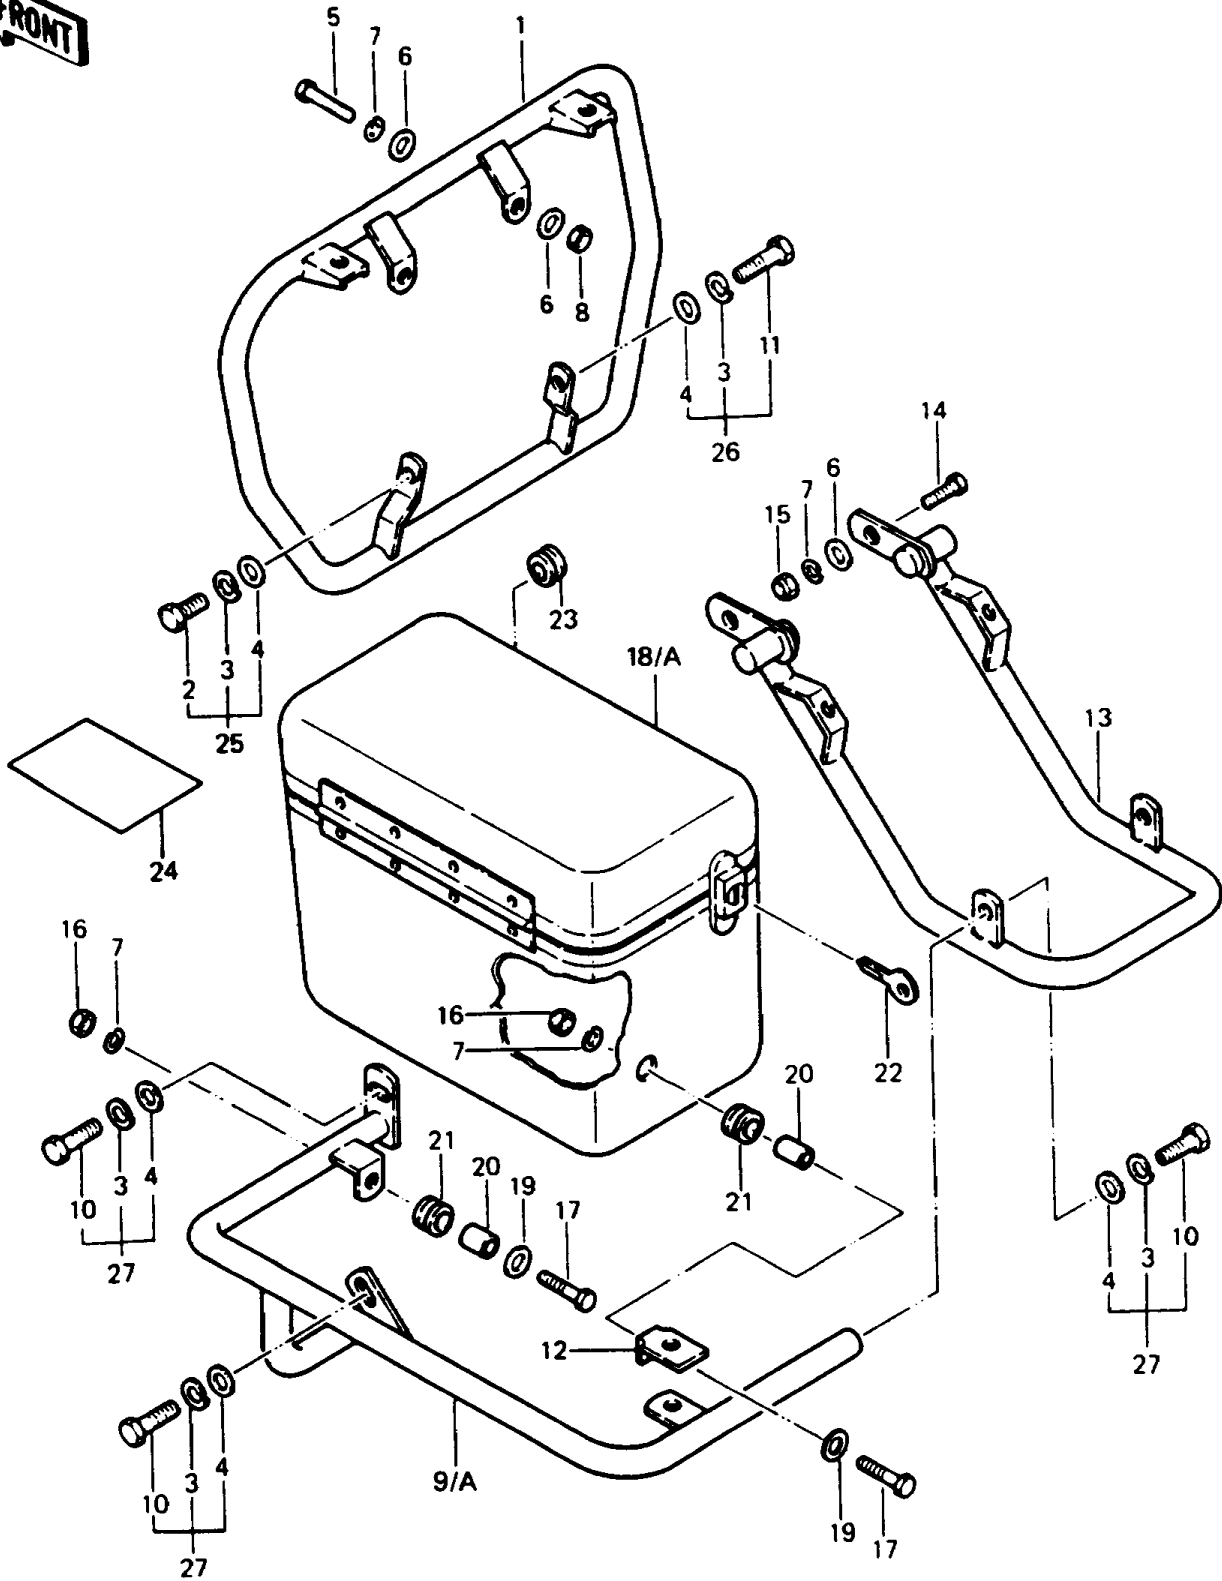

1987 PARTS DIAGRAM

Guard/Saddlebag

1987 PARTS LIST

Guard/Saddlebag

ITEM NAME	PART NUMBER	QUANTITY
BOLT-SMALL-FINE,10X30 (Ref # 10)	113B1030	1
BOLT-SMALL-FINE,10X40 (Ref # 11)	113B1040	1
BRACKET,CARRIER BAG DAMPER (Ref # 12)	11034-4137	1
GUARD,RR (Ref # 13)	55020-1073	1
BOLT-SMALL,8X25 (Ref # 14)	114B0825	1
NUT-HEX,8MM (Ref # 15)	311B0800	1
NUT-CAP-SMALL,8MM (Ref # 16)	323N0800	1
BOLT-SMALL-UPSET (Ref # 17)	115B0825	1
BAG,RH (Ref # 18A)	56008-4007	1
BAG,LH (Ref # 18)	56008-4006	1
WASHER,8.5X20X1.6 (Ref # 19)	92022-195	1
COLLAR (Ref # 20)	92027-280	1
DAMPER (Ref # 21)	92075-303	1
KEY-LOCK,TRUNK (Ref # 22)	27008-4001	1
DAMPER,AMPLIFIER HARNESS (Ref # 23)	92075-4012	1
LABEL-SPECIFICATION,TIRE&LOAD (Ref # 24)	56037-4012	1
BOLT-FINE-WSP (Ref # 25)	162B1020	1
BOLT-FINE-WSP (Ref # 26)	162B1040	1
BOLT-FINE-WSP (Ref # 27)	162B1030	1
GUARD,FR (Ref # 1)	55020-1070	1
BOLT-SMALL-FINE,10X20 (Ref # 2)	113B1020	1
WASHER-SPRING,10MM (Ref # 3)	461F1000	1
WASHER-PLAIN,10MM (Ref # 4)	411B1000	1
BOLT-SMALL,8X45 (Ref # 5)	114B0845	1
WASHER-PLAIN-SMALL,8MM (Ref # 6)	410B0800	1
WASHER-SPRING,8MM (Ref # 7)	461F0800	1
NUT-HEX-SMALL,8MM (Ref # 8)	317B0800	1
GUARD,SADDLE BAG,RH (Ref # 9A)	55020-1072	1
GUARD,SADDLE BAG,LH (Ref # 9)	55020-1071	1