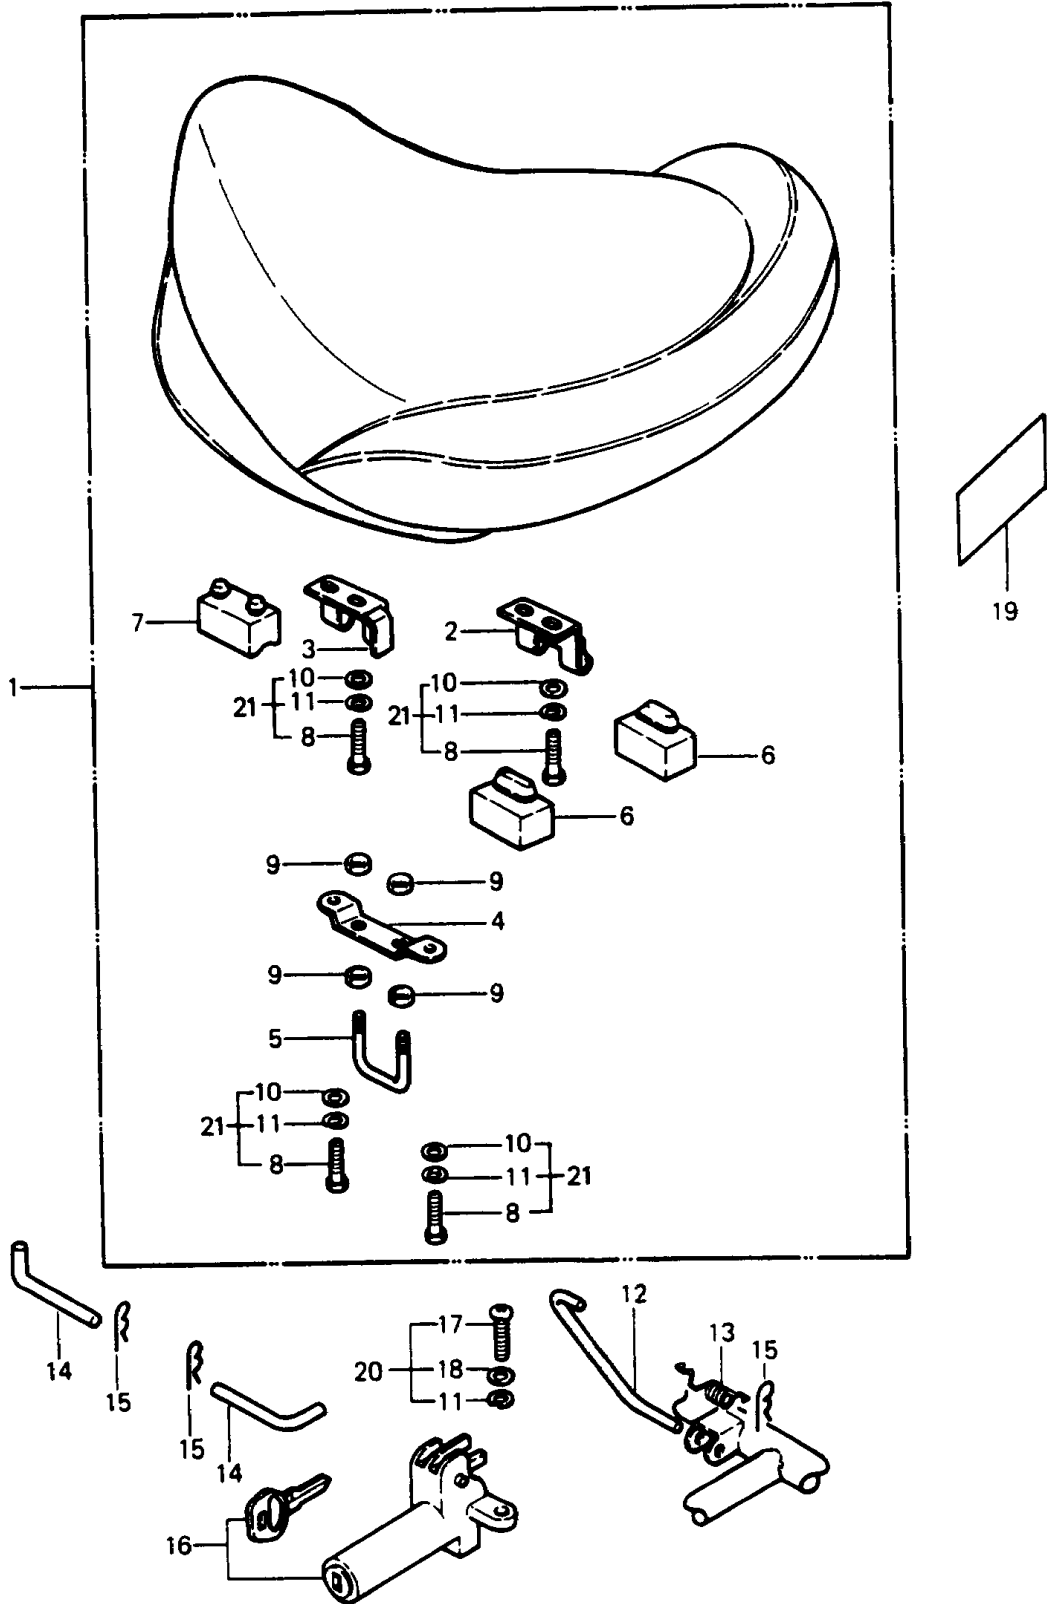

1987 PARTS DIAGRAM

Seat

1987 PARTS LIST

Seat

ITEM NAME	PART NUMBER	QUANTITY
WASHER-PLAIN,6MM (Ref # 10)	411B0600	1
WASHER-SPRING,6MM (Ref # 11)	461F0600	1
STAY,SEAT STAND (Ref # 12)	35011-4003	1
SPRING,SEAT HOOK (Ref # 13)	92081-1053	1
PIN,SEAT PIVOT (Ref # 14)	92043-1021	1
PIN-SNAP,6MM (Ref # 15)	554A0600	1
LOCK,ASSY (Ref # 16)	27016-5015	1
BOLT,6X14 (Ref # 17)	110B614	1
WASHER-PLAIN-SMALL,6MM (Ref # 18)	410B0600	1
LABEL-MANUAL,CHAIN (Ref # 19)	56031-1157	1
BOLT-UPSET-WSP (Ref # 20)	187B0614	1
BOLT-WSP,6X14 (Ref # 21)	157B0614	1
SEAT-ASSY (Ref # 1)	53001-1220	1
HINGE,SEAT (Ref # 2)	53009-017	1
HINGE,SEAT,FR (Ref # 3)	53009-1029	1
BRACKET,SEAT CATCH (Ref # 4)	11034-1329	1
HOOK,SEAT (Ref # 5)	53056-002	1
DAMPER (Ref # 6)	92075-099	1
DAMPER,SEAT (Ref # 7)	92075-1133	1
BOLT,6X14 (Ref # 8)	110B0614	1
NUT-HEX,6MM (Ref # 9)	311B0600	1