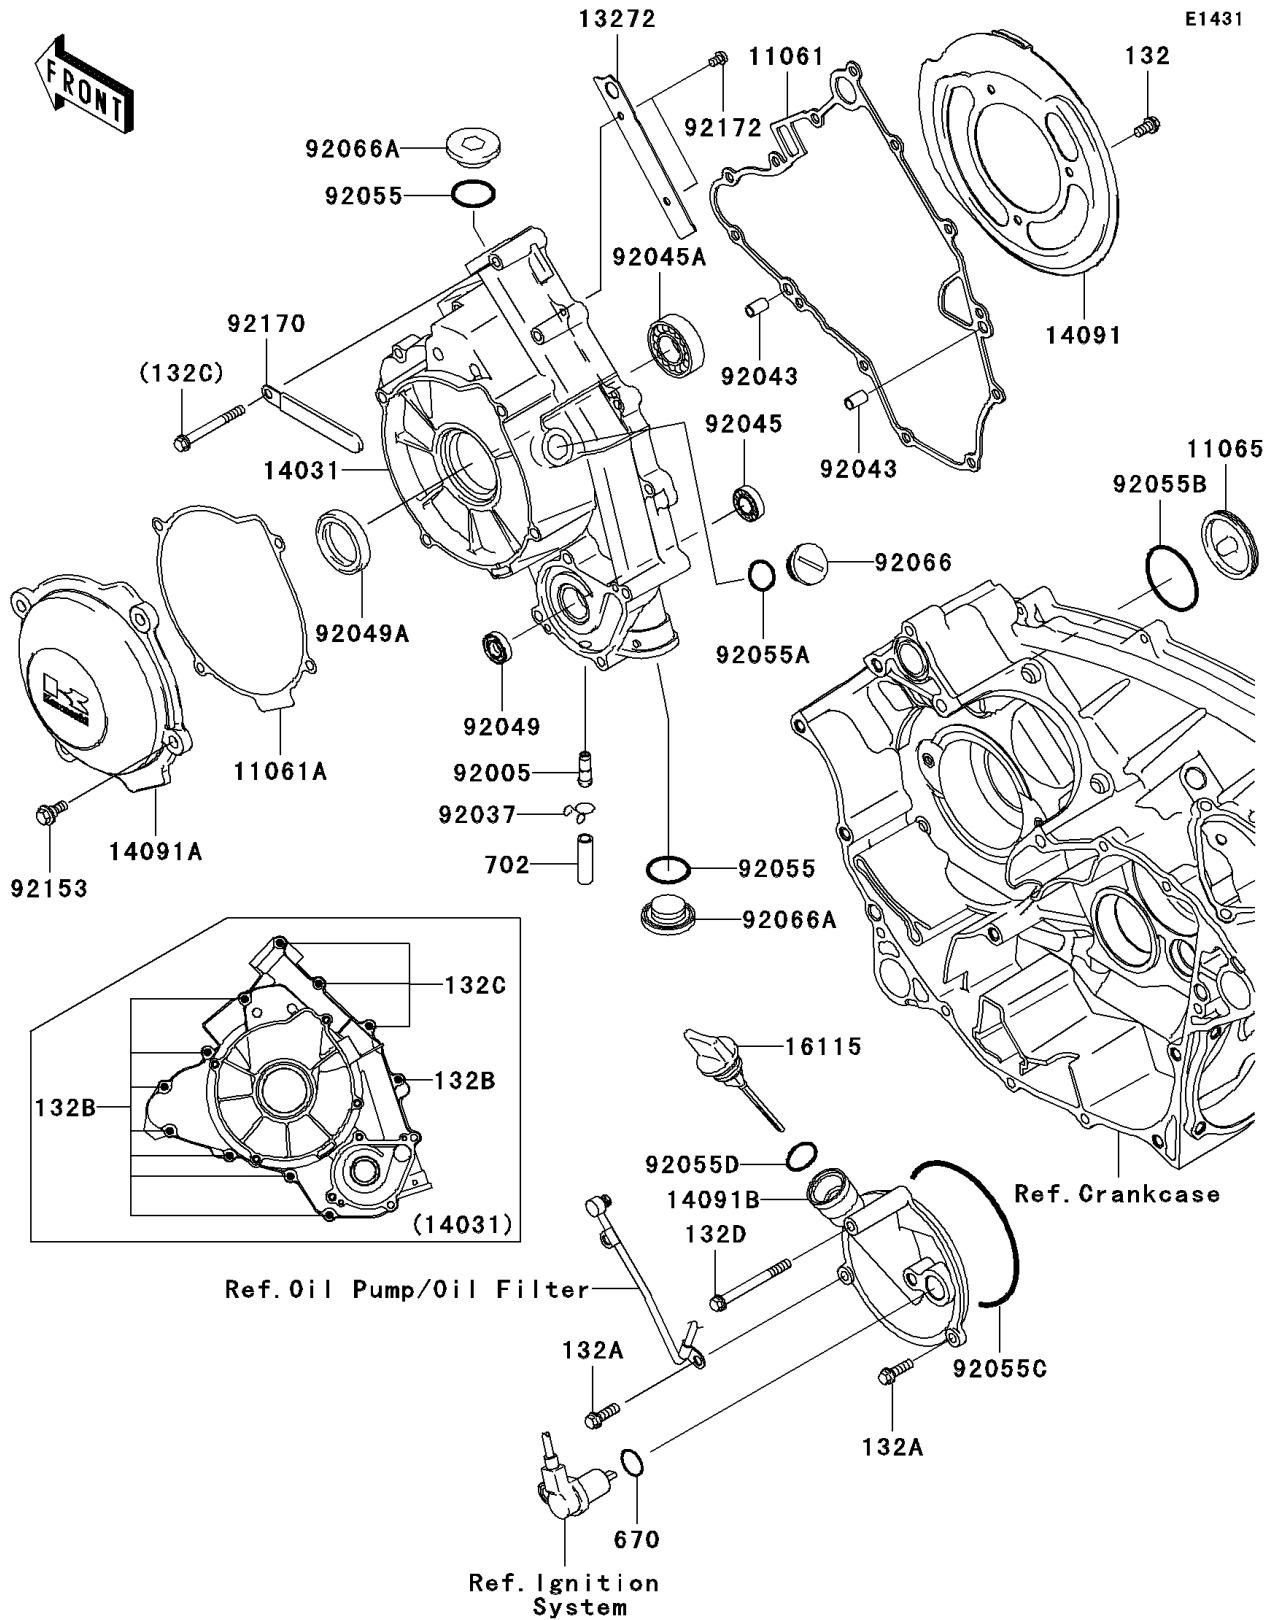

## 2009 Teryx® 750 4x4 NRA Outdoors™ PARTS DIAGRAM

Engine Cover(s)

## 2009 Teryx® 750 4x4 NRA Outdoors™ PARTS LIST

Engine Cover(s)

ITEM NAME	PART NUMBER	QUANTITY
BOLT-FLANGED-SMALL,6X12 (Ref # 132)	132BD0612	1
BOLT-FLANGED-SMALL,6X20 (Ref # 132A)	132BD0620	1
BOLT-FLANGED-SMALL,6X30 (Ref # 132B)	132BD0630	1
BOLT-FLANGED-SMALL,6X55 (Ref # 132C)	132BD0655	1
BOLT-FLANGED-SMALL,6X65 (Ref # 132D)	132BD0665	1
O RING (Ref # 670)	670D2018	1
TUBE-RUBBER,7X10X35 (Ref # 702)	702A07035	1
GASKET (Ref # 11061)	11061-1119	1
GASKET (Ref # 11061A)	11061-1153	1
CAP (Ref # 11065)	11065-1151	1
PLATE (Ref # 13272)	13272-0707	1
COVER-GENERATOR (Ref # 14031)	14031-0112	1
COVER,BELT CONVERTER (Ref # 14091)	14091-0309	1
COVER (Ref # 14091A)	14091-0738	1
COVER (Ref # 14091B)	14091-1365	1
CAP-OIL FILLER (Ref # 16115)	16115-0023	1
FITTING (Ref # 92005)	92005-1369	1
CLAMP,TUBE (Ref # 92037)	92037-147	1
PIN,6.2X8X14 (Ref # 92043)	92043-1263	1
BEARING-BALL,6901 (Ref # 92045)	92045-0084	1
BEARING-BALL,TMB004JR2CM (Ref # 92045A)	92045-0086	1
SEAL-OIL,SC 12X22X5 (Ref # 92049)	92049-1228	1
SEAL-OIL,HTC 28X45X7 (Ref # 92049A)	92049-1576	1
RING-O,25.7X2.4 (Ref # 92055)	92055-1136	1
RING-O,20X2 (Ref # 92055A)	92055-1146	1
RING-O,44.7X2.4 (Ref # 92055B)	92055-1279	1
RING-O,99.5X2.0 (Ref # 92055C)	92055-1632	1
RING-O,20X3 (Ref # 92055D)	92055-2185	1
PLUG,COVER (Ref # 92066)	92066-0011	1

## 2009 Teryx® 750 4x4 NRA Outdoors™ PARTS LIST

Engine Cover(s)

ITEM NAME	PART NUMBER	QUANTITY
PLUG,25X8 (Ref # 92066A)	92066-0012	1
BOLT,FLANGED,6X16 (Ref # 92153)	92153-7007	1
CLAMP (Ref # 92170)	92170-1925	1
SCREW,5X8 (Ref # 92172)	92172-0119	1