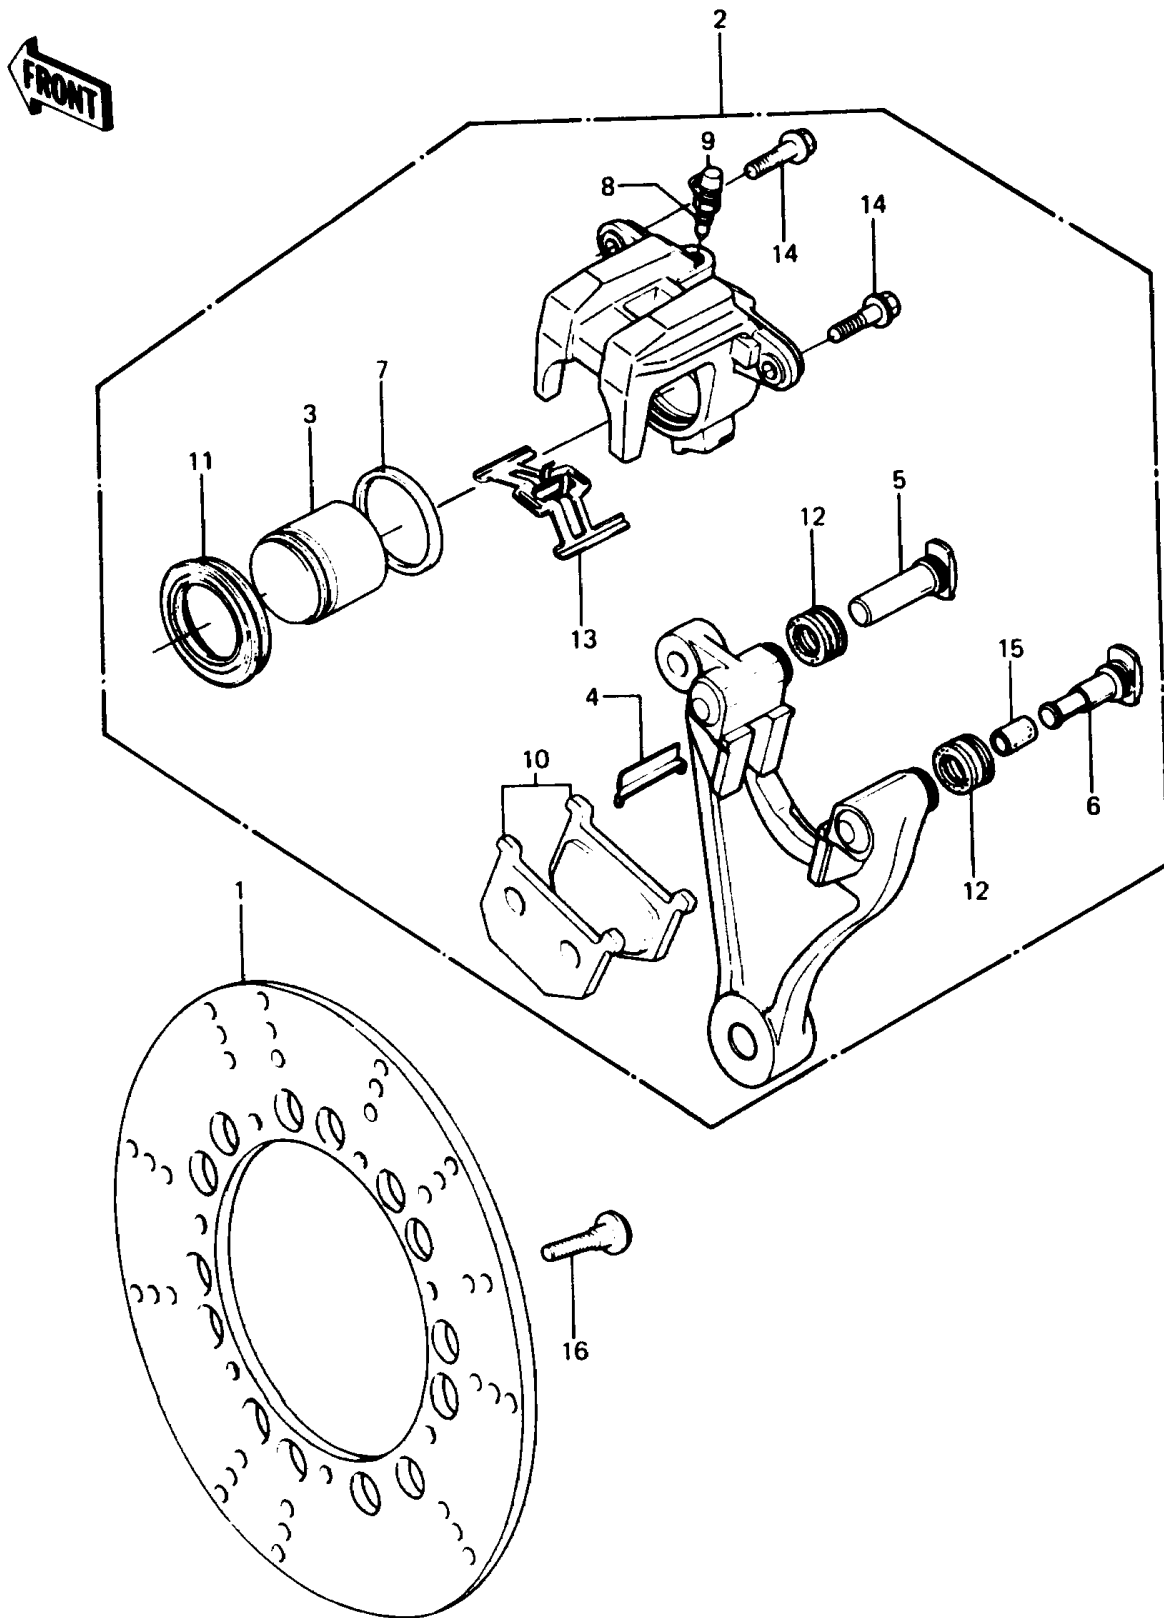

1987 PARTS DIAGRAM

Rear Brake

1987 PARTS LIST

Rear Brake

ITEM NAME	PART NUMBER	QUANTITY
PAD-ASSY-BRAKE (Ref # 10)	43082-1022	1
BOOT,PISTON (Ref # 11)	49006-1043	1
BOOT,SHAFT (Ref # 12)	49006-1044	1
SPRING,PAD (Ref # 13)	92081-1229	1
BOLT,FLANGED,8X25,BLACK (Ref # 14)	92001-1510	1
BUSHING,7.8X11X15.7 (Ref # 15)	92028-1090	1
BOLT,DISC PLATE,8X30 (Ref # 16)	92001-1951	1
DISC,RR,SILVER (Ref # 1)	41080-1128	1
CALIPER-ASSY,RR (Ref # 2)	43041-1047	1
PISTON-COMP-BRAKE (Ref # 3)	43020-1017	1
GUIDE,PAD (Ref # 4)	13070-1026	1
SHAFT-CALIPER (Ref # 5)	43045-1007	1
SHAFT-CALIPER (Ref # 6)	43045-1008	1
RING,PISTON SEAL (Ref # 7)	43049-002	1
BREATHER (Ref # 8)	43056-003	1
CAP-BREATHER (Ref # 9)	43057-003	1