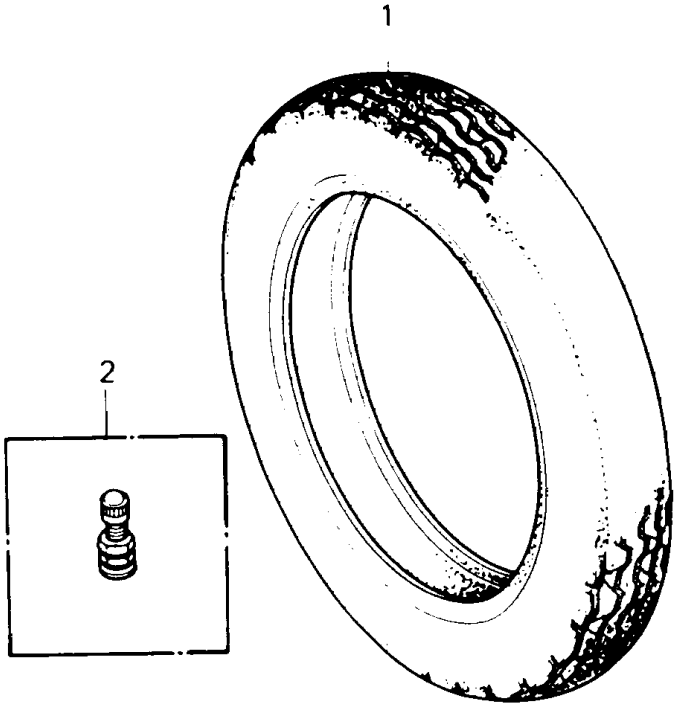

## 1987 PARTS DIAGRAM

Tire

## 1987 PARTS LIST

Tire

ITEM NAME	PART NUMBER	QUANTITY
TIRE,FR,MN90-18 F16(D) (Ref # 1)	41002-4021	1
VALVE,TIRE (Ref # 2)	16126-1013	1
TIRE,RR,MR90-18 K327M(D) (Ref # 3)	41002-4022	1
BALANCER-WHEEL,5G (Ref # 4)	41075-005	1
BALANCER-WHEEL,10G (Ref # 5)	41075-006	1
BALANCER-WHEEL,20G (Ref # 6)	41075-007	1
BALANCER-WHEEL,30G (Ref # 7)	41075-008	1