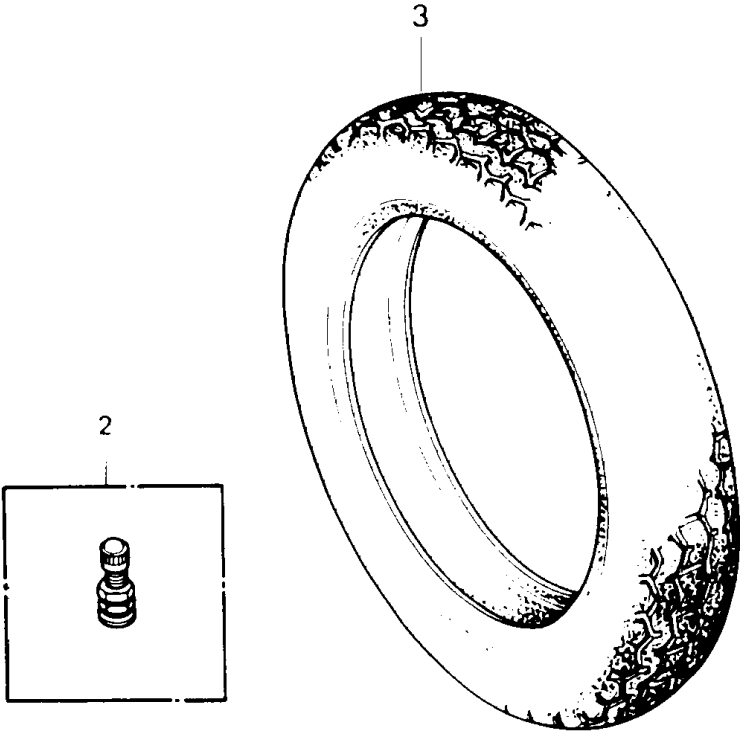

## 1987 PARTS DIAGRAM

Tire

## 1987 PARTS LIST

Tire

ITEM NAME	PART NUMBER	QUANTITY
TIRE,FR,MN90-18 F16(D) (Ref # 1)	41002-4021	1
VALVE,TIRE (Ref # 2)	16126-1013	1
TIRE,RR,MR90-18 K327M(D) (Ref # 3)	41002-4022	1
BALANCER-WHEEL,5G (Ref # 4)	41075-005	1
BALANCER-WHEEL,10G (Ref # 5)	41075-006	1
BALANCER-WHEEL,20G (Ref # 6)	41075-007	1
BALANCER-WHEEL,30G (Ref # 7)	41075-008	1