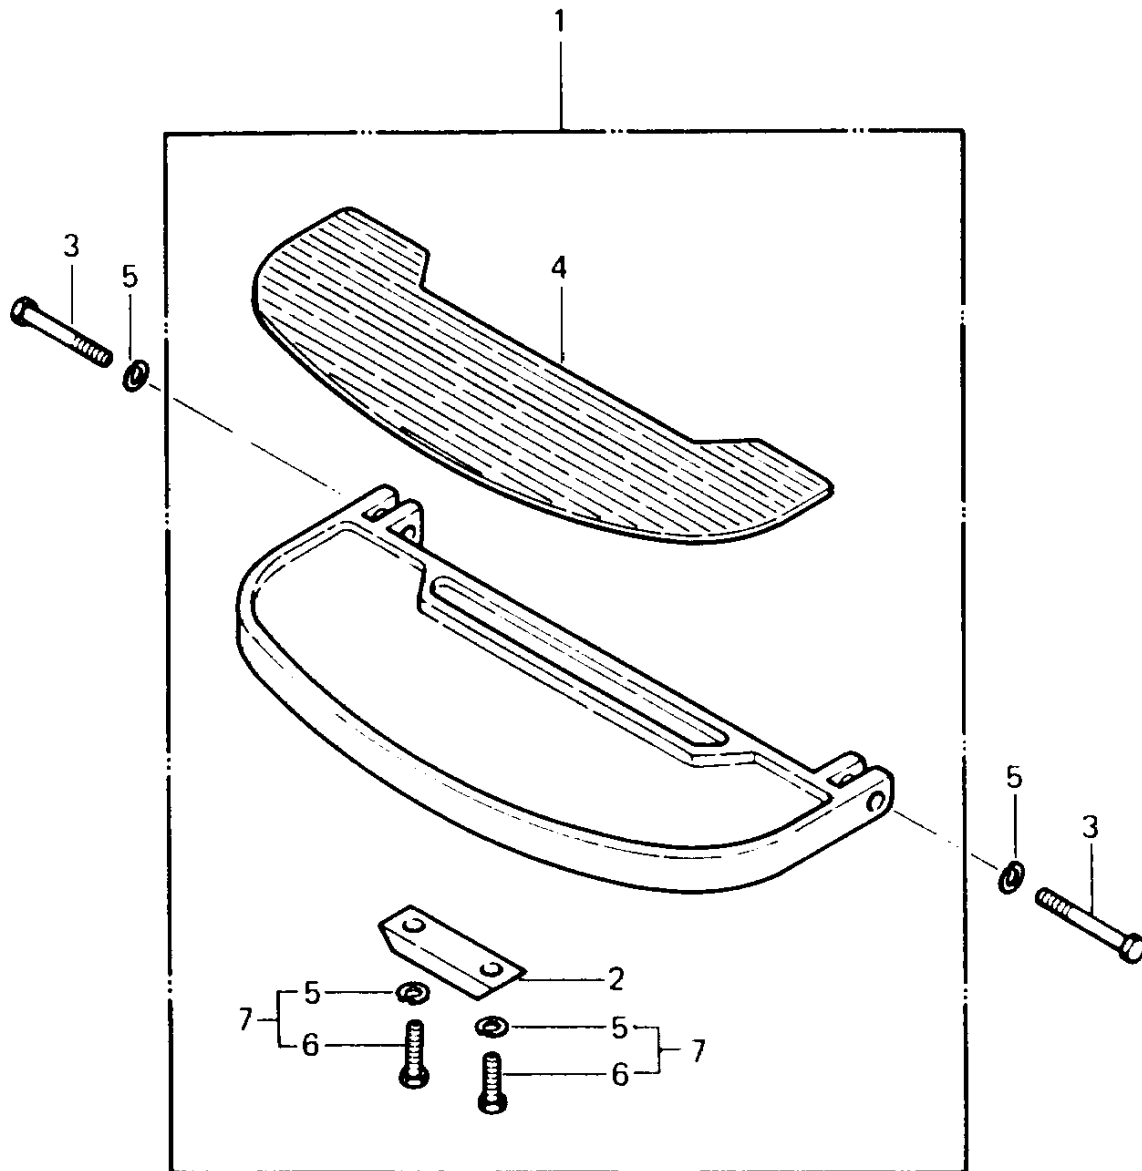

1987 PARTS DIAGRAM

Footrest

1987 PARTS LIST

Footrest

ITEM NAME	PART NUMBER	QUANTITY
FOOTBOARD ASSY (Ref # 1)	34027-1002	1
PLATE,FOOTBOARD (Ref # 2)	13169-1011	1
BOLT-UPSET (Ref # 3)	112G0645	1
DAMPER,FOOTBOARD (Ref # 4)	92075-4002	1
WASHER-SPRING,6MM (Ref # 5)	461F0600	1
BOLT,6X10 (Ref # 6)	110B0610	1
BOLT-UPSET-WS (Ref # 7)	180B0610	1