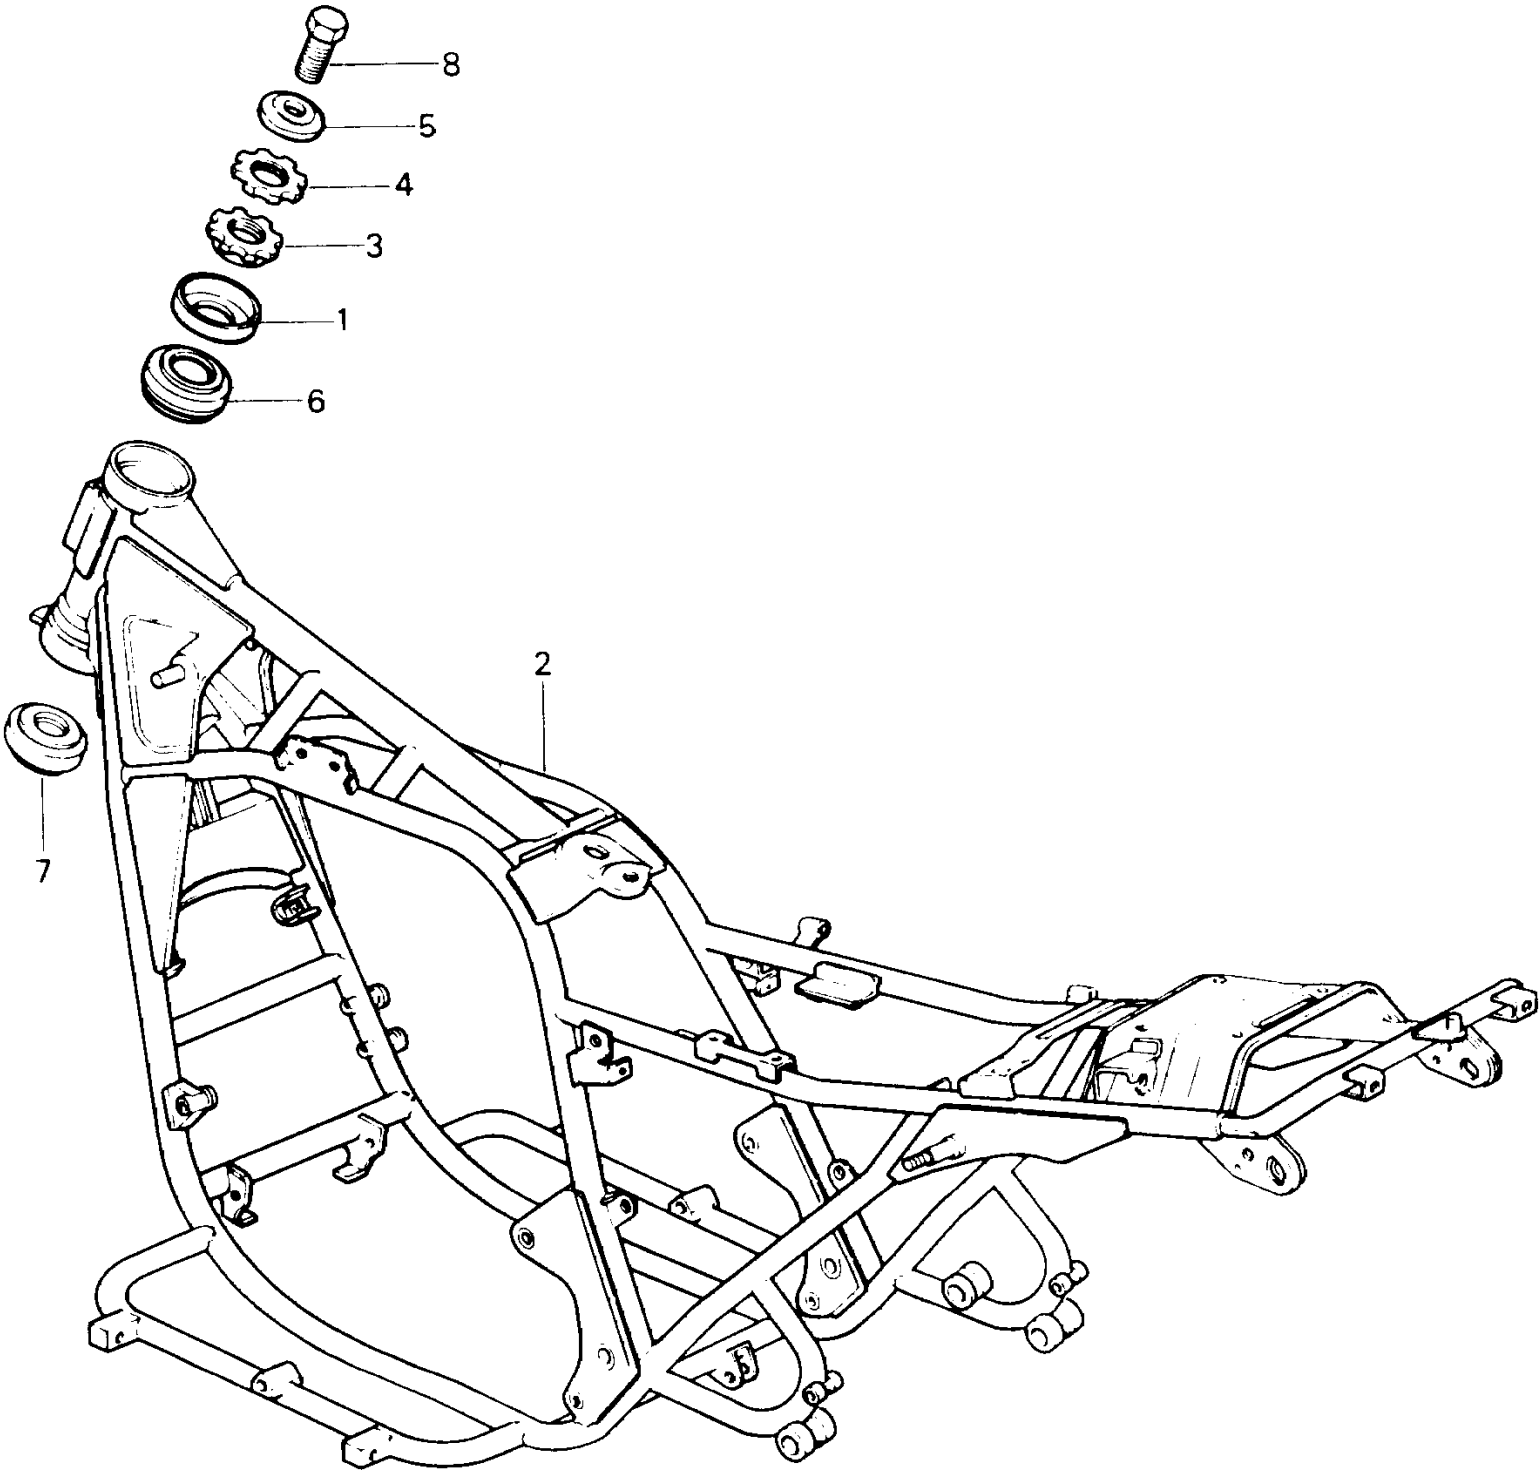

## 1987 PARTS DIAGRAM

Frame

## 1987 PARTS LIST

Frame

ITEM NAME	PART NUMBER	QUANTITY
CAP,STEERING STEM (Ref # 1)	46098-017	1
FRAME-COMP,POLICE,P1 (Ref # 2)	32002-1473	1
NUT,25MM,T=10 (Ref # 3)	92015-1128	1
NUT,25MM,T=6 (Ref # 4)	92015-1129	1
WASHER,14.5X36X4.5 (Ref # 5)	92022-1229	1
RACE,ROLLER,32005JR RS (Ref # 6)	92047-017	1
BEARING-ROLLER,HR320/28XJ (Ref # 7)	92116-1009	1
BOLT-SMALL-FINE,14X25 (Ref # 8)	113G1425	1