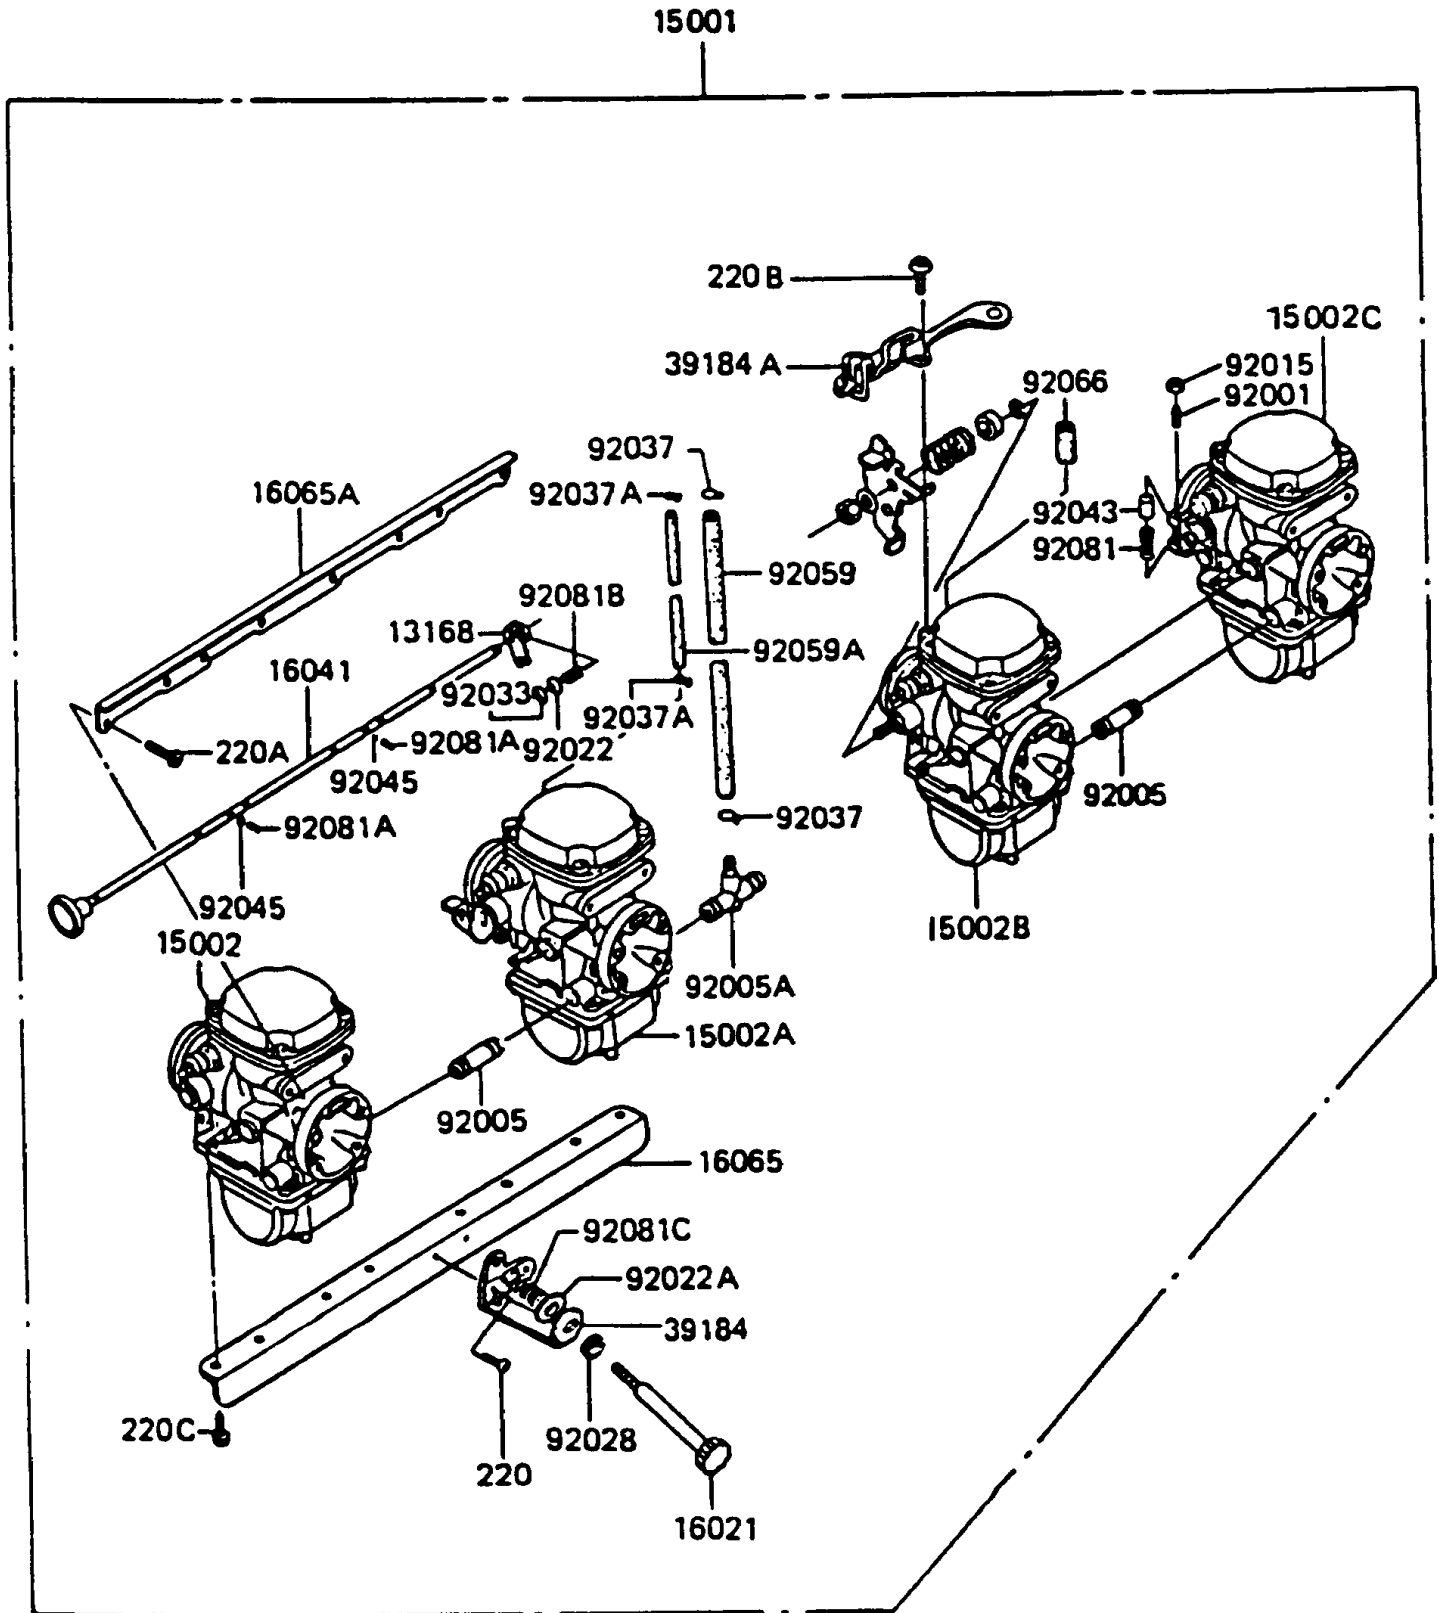

## 1987 PARTS DIAGRAM

Carburetor

## 1987 PARTS LIST

### Carburetor

ITEM NAME	PART NUMBER	QUANTITY
LEVER,CHOKE (Ref # 13168)	13168-1091	1
CARBURETOR-ASSY (Ref # 15001)	15001-1209	1
CARBURETOR,LH,OUTSIDE (Ref # 15002)	15002-1258	1
CARBURETOR,LH,INSIDE (Ref # 15002A)	15002-1259	1
CARBURETOR,RH,INSIDE (Ref # 15002B)	15002-1260	1
CARBURETOR,RH,OUTSIDE (Ref # 15002C)	15002-1261	1
SCREW-THROTTLE STOP (Ref # 16021)	16021-1103	1
SHAFT-CARBURETOR,CHOKE (Ref # 16041)	16041-1024	1
HOLDER-CARBURETOR,LWR (Ref # 16065)	16065-1043	1
HOLDER-CARBURETOR,UPP (Ref # 16065A)	16065-1044	1
BRACKET-ASSY,IDLING ADJUSTER (Ref # 39184)	39184-1007	1
BRACKET-ASSY,THROTTLE CABLE (Ref # 39184A)	39184-1013	1
BOLT,ADJUSTING (Ref # 92001)	92001-1447	1
FITTING,FUEL,I-TYPE (Ref # 92005)	92005-1035	1
FITTING,FUEL,T-TYPE (Ref # 92005A)	92005-1036	1
NUT,THROTTLE VALVE ADJUSTING (Ref # 92015)	92015-1119	1
WASHER,SPRING (Ref # 92022)	92022-1255	1
WASHER,THROTTLE STOP SCREW (Ref # 92022A)	92022-1491	1
BUSHING,IDLING ADJUSTER (Ref # 92028)	92028-1266	1
RING-SNAP,E-TYPE (Ref # 92033)	92033-1066	1
CLAMP,TUBE (Ref # 92037)	92037-1184	1
CLAMP,BREATHER TUBE (Ref # 92037A)	92037-174	1
PIN,THROTTLE VALVE ADJUST (Ref # 92043)	92043-1079	1
BALL-STEEL,1/8" (Ref # 92045)	92045-1044	1
TUBE,7.5X12.5X250 (Ref # 92059)	92059-1187	1
TUBE,5X9X150 (Ref # 92059A)	92059-1188	1
PLUG,12X25 (Ref # 92066)	92068-006	1
SPRING,THROTTLE VALVE ADJUST (Ref # 92081)	92081-1259	1
SPRING,SHAFT STOP (Ref # 92081A)	92081-1260	1

## 1987 PARTS LIST

Carburetor

ITEM NAME	PART NUMBER	QUANTITY
SPRING,CHOKE SHAFT (Ref # 92081B)	92081-1364	1
SPRING,THROTTLE STOP SCREW (Ref # 92081C)	92081-1377	1
SCREW-PAN-CROS,5X8 (Ref # 220)	220B0508	1
SCREW-PAN-CROS (Ref # 220A)	220B0510	1
SCREW-PAN-CROS (Ref # 220B)	220B0512	1
SCREW-PAN-CROS,6X14 (Ref # 220C)	220B0614	1