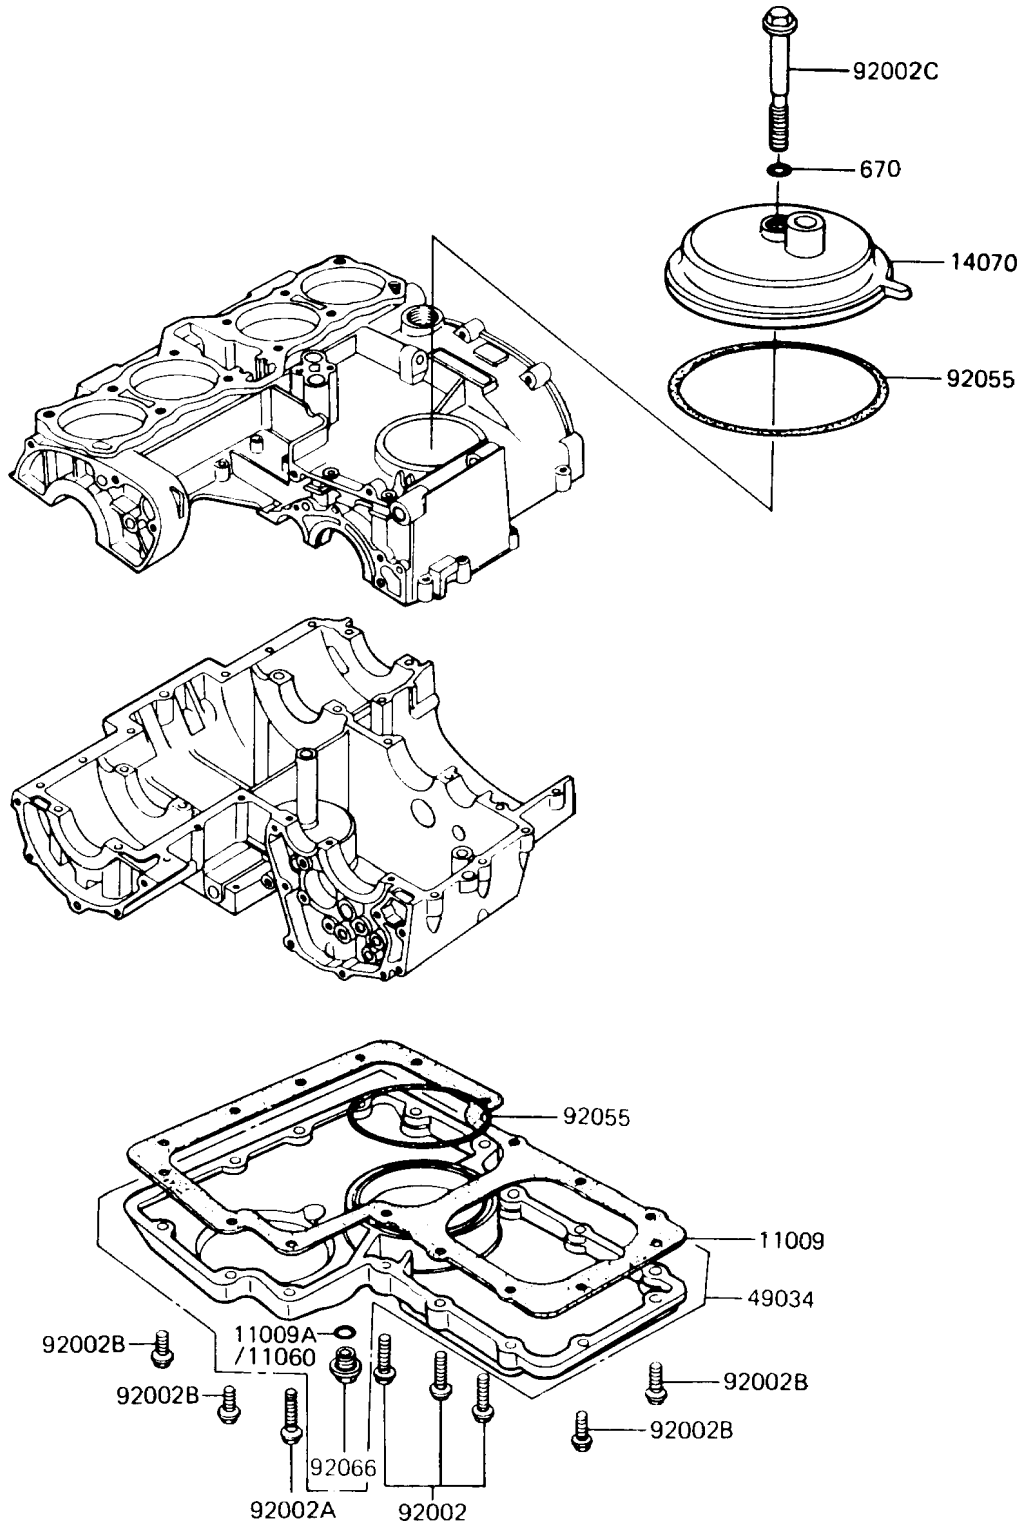

1987 PARTS DIAGRAM

Breather Body/Oil Pan

E1432-0033

1987 PARTS LIST

Breather Body/Oil Pan

ITEM NAME	PART NUMBER	QUANTITY
GASKET,OIL PAN (Ref # 11009)	16112-002	1
GASKET,12X22X2,DRAIN PLUG (Ref # 11009A)	92065-097	1
BODY-BREATHER (Ref # 14070)	14070-1008	1
PAN-OIL (Ref # 49034)	49034-5018	1
BOLT,FLANGED,6X35 (Ref # 92002)	92002-1051	1
BOLT,6X45 (Ref # 92002A)	92002-1088	1
BOLT,6X25 (Ref # 92002B)	92002-1089	1
BOLT,8X72 (Ref # 92002C)	92002-1107	1
RING-O,91.6X3.4 (Ref # 92055)	92055-052	1
PLUG,OIL DRAIN,12X15 (Ref # 92066)	92066-1174	1
O RING,8MM (Ref # 670)	670B1508	1