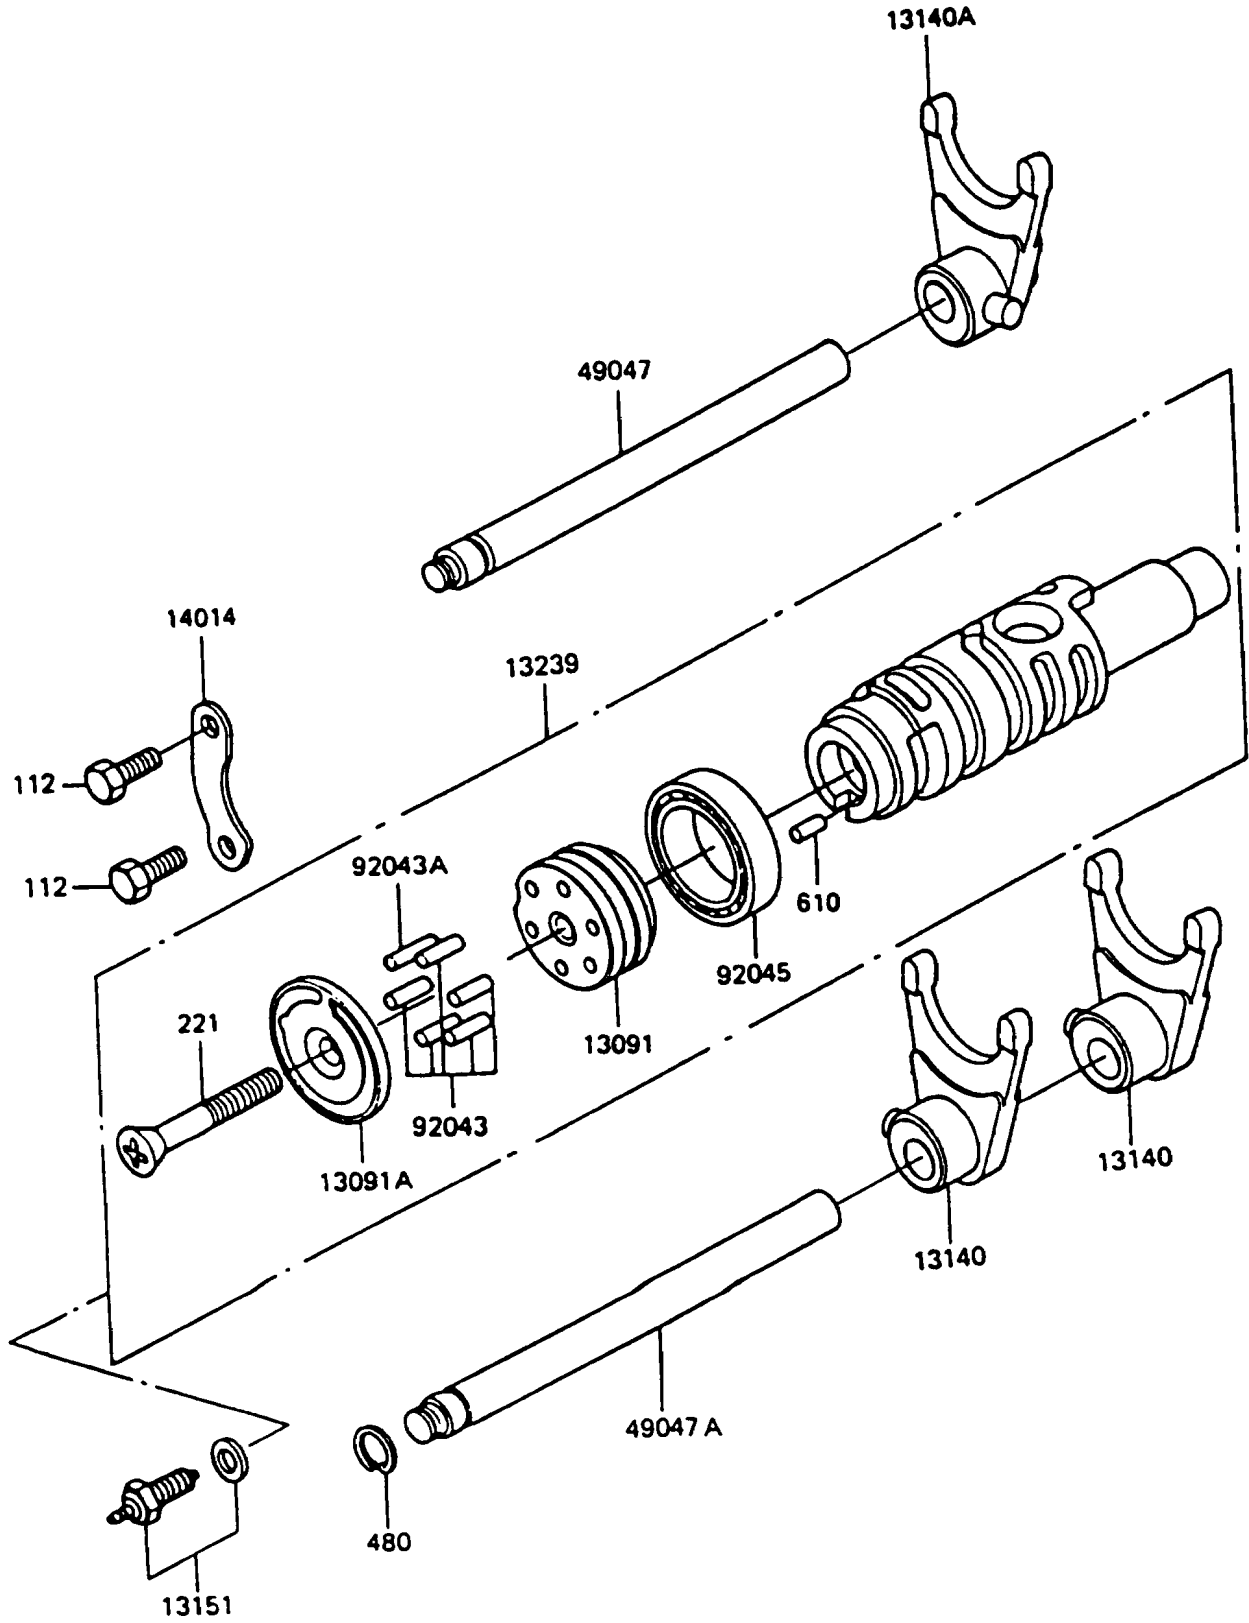

1987 PARTS DIAGRAM

Change Drum/Shift Fork

1987 PARTS LIST

Change Drum/Shift Fork

ITEM NAME	PART NUMBER	QUANTITY
HOLDER,CHANGE DRUM PIN (Ref # 13091)	13091-1087	1
HOLDER,CHANGE DRUM PIN (Ref # 13091A)	13091-1088	1
FORK-SHIFT (Ref # 13140)	13140-1045	1
FORK-SHIFT (Ref # 13140A)	13140-1046	1
SWITCH-COMP (Ref # 13151)	13151-5003	1
DRUM-ASSY-CHANGE (Ref # 13239)	13239-1107	1
PLATE-POSITION (Ref # 14014)	14014-1015	1
ROD-SHIFT (Ref # 49047)	49047-1014	1
ROD-SHIFT (Ref # 49047A)	49047-1019	1
PIN,DOWEL,4X15.8 (Ref # 92043)	92042-014	1
PIN,DOWEL,4X17.8 (Ref # 92043A)	92042-020	1
BEARING-BALL,6806 (Ref # 92045)	92045-1152	1
BOLT-UPSET (Ref # 112)	112G0616	1
SCREW-CSK-CROS,6X45 (Ref # 221)	221B0645	1
CIRCLIP-TYPE-C,12MM (Ref # 480)	480J1200	1
ROLLER,4X10 (Ref # 610)	610A0410	1