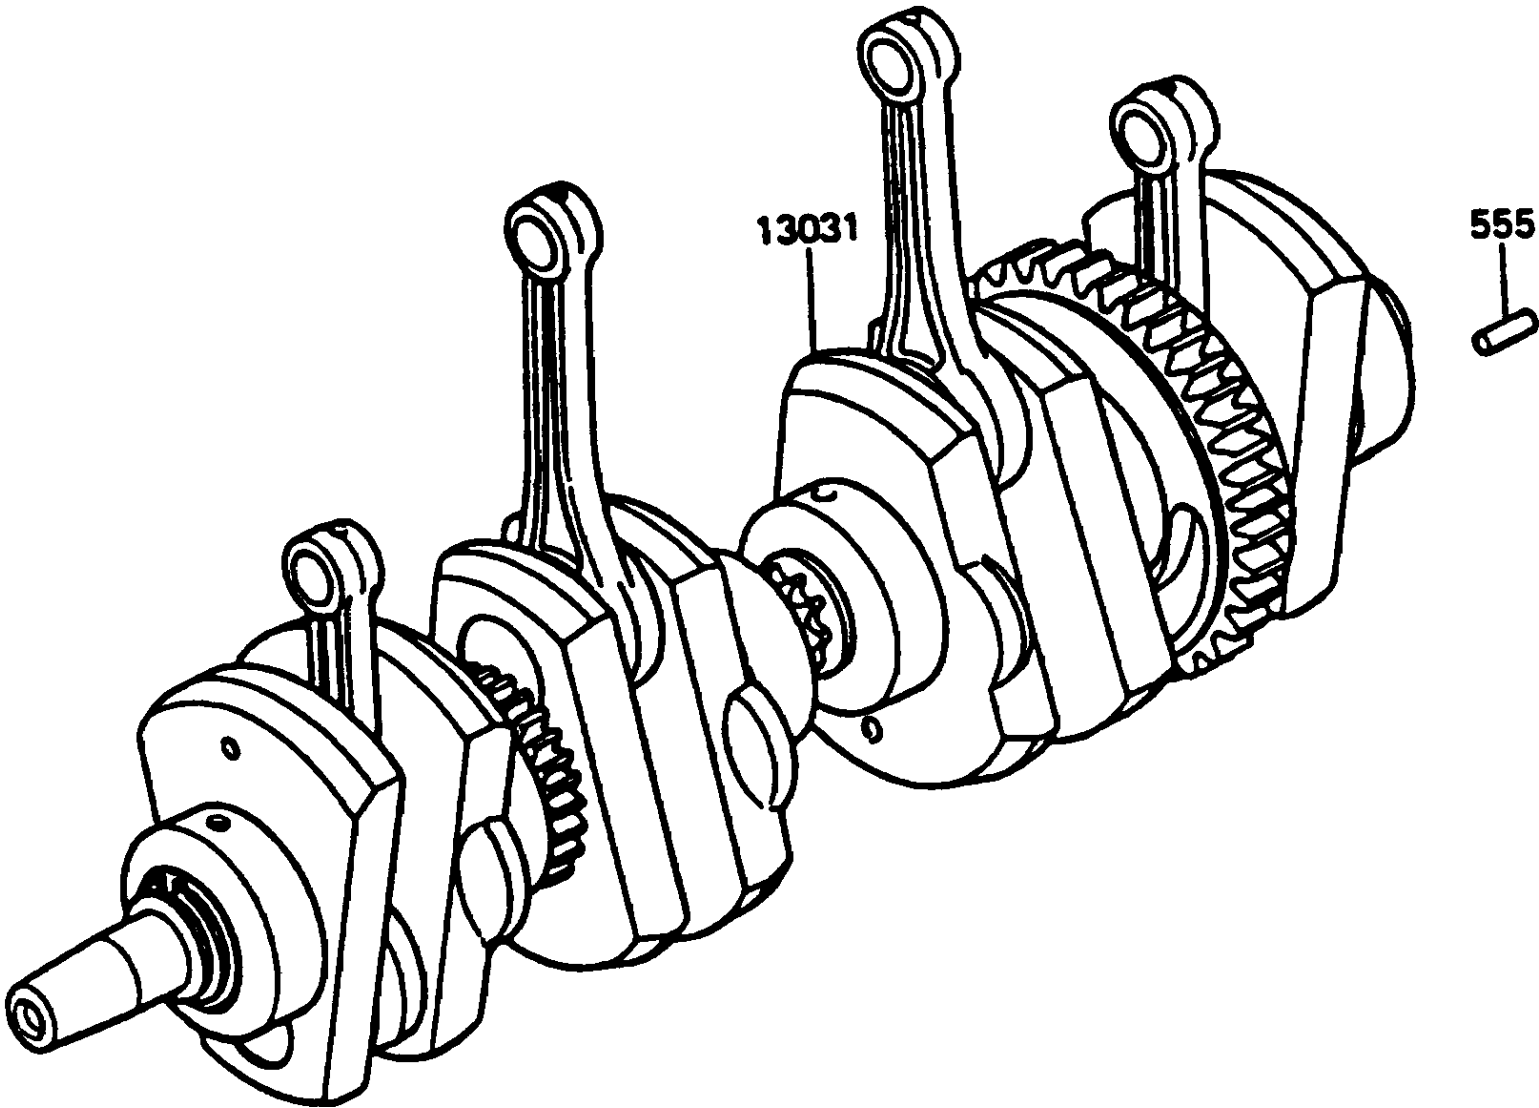

## 1987 PARTS DIAGRAM

Crankshaft

## 1987 PARTS LIST

Crankshaft

ITEM NAME	PART NUMBER	QUANTITY
CRANKSHAFT-COMP (Ref # 13031)	13031-1046	1
PIN-SPRING,4X8 (Ref # 555)	555A0408	1