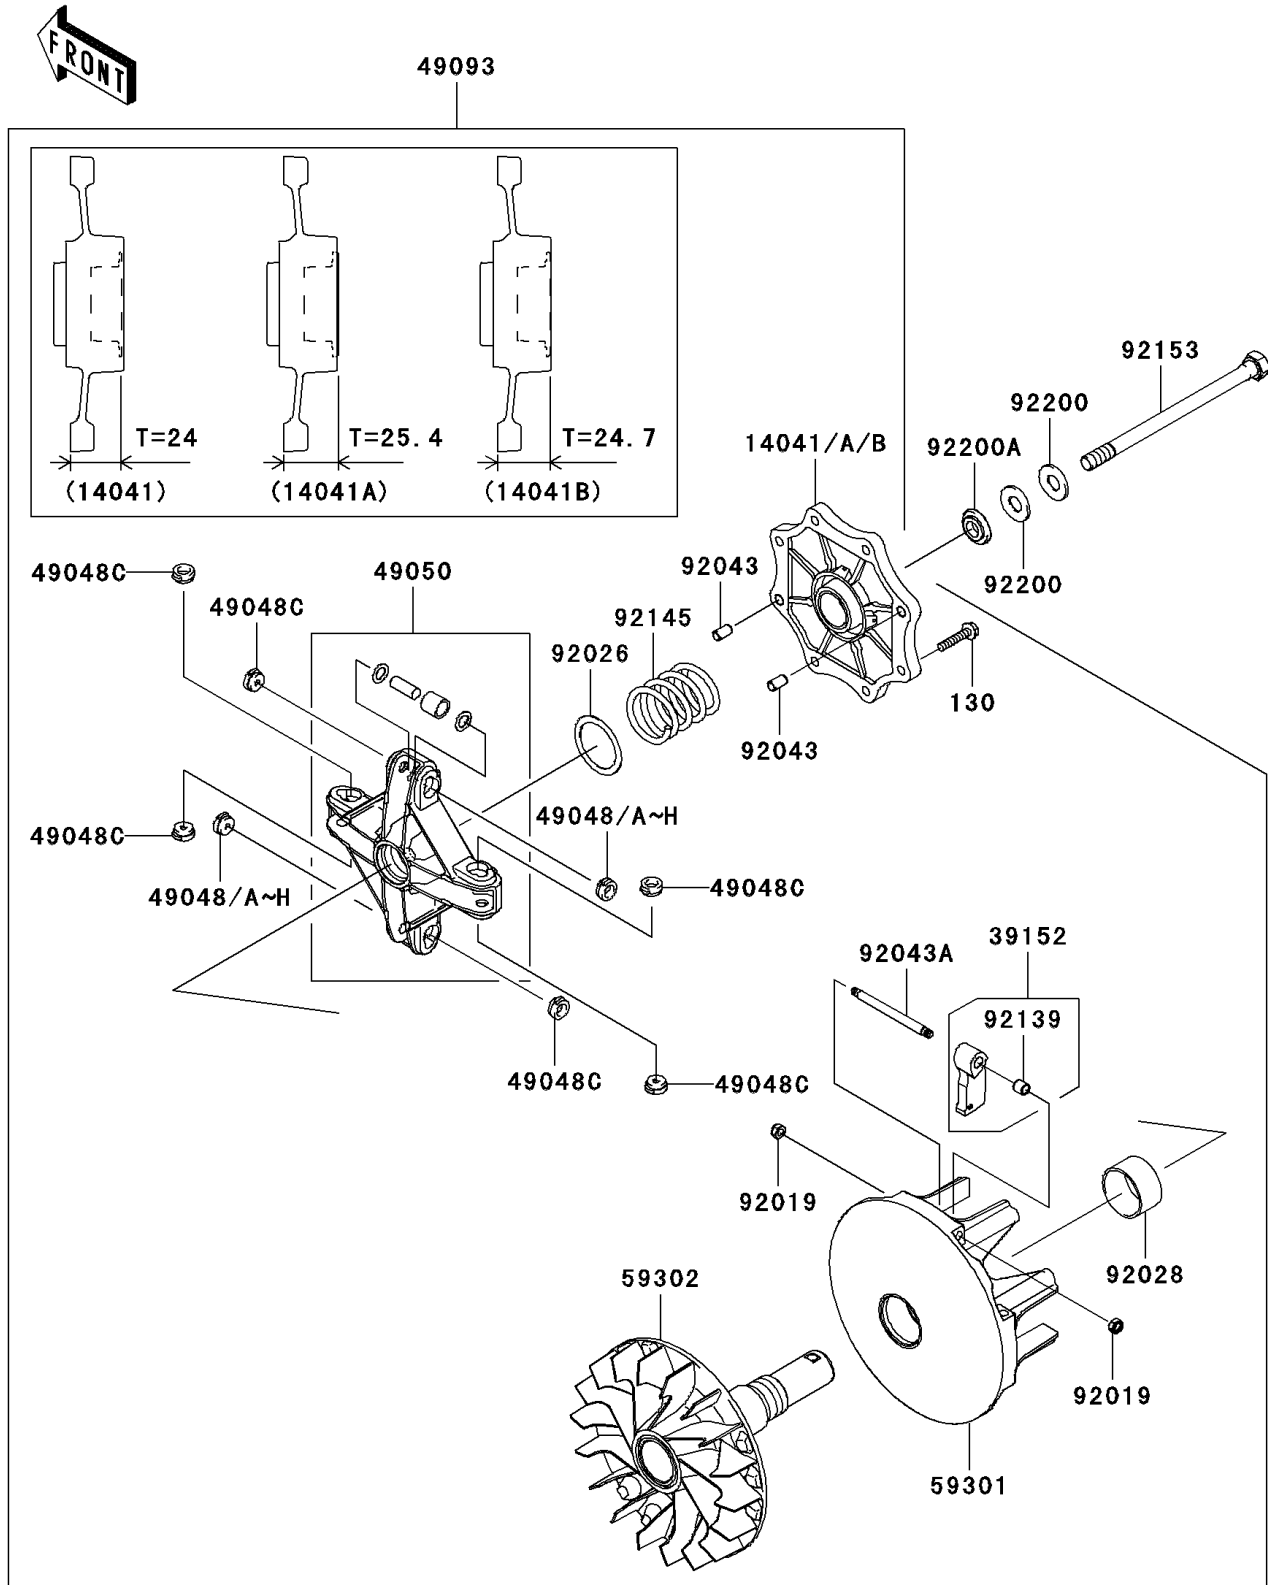

2009 Teryx® 750 4x4 NRA Outdoors™ PARTS DIAGRAM

Drive Converter

E1391

2009 Teryx® 750 4x4 NRA Outdoors™ PARTS LIST

Drive Converter

ITEM NAME	PART NUMBER	QUANTITY
BOLT-FLANGED,6X30 (Ref # 130)	130CA0630	1
COVER-COMP,RED (Ref # 14041)	14041-0035	1
COVER-COMP,BLUE (Ref # 14041A)	14041-0036	1
COVER-COMP,STD (Ref # 14041B)	14041-0037	1
WEIGHT-RAMP (Ref # 39152)	39152-0026	1
SHOE,T=7.2 (Ref # 49048)	49048-1087	1
SHOE,T=7.3 (Ref # 49048A)	49048-1088	1
SHOE,T=7.4 (Ref # 49048B)	49048-1089	1
SHOE,T=7.5 (Ref # 49048C)	49048-1090	1
SHOE,T=7.6 (Ref # 49048D)	49048-1091	1
SHOE,T=7.7 (Ref # 49048E)	49048-1092	1
SHOE,T=7.8 (Ref # 49048F)	49048-1093	1
SHOE,T=7.9 (Ref # 49048G)	49048-1094	1
SHOE,T=8.0 (Ref # 49048H)	49048-1095	1
SPIDER (Ref # 49050)	49050-0016	1
CONVERTER-ASSY-DRIVE (Ref # 49093)	49093-0029	1
SHEAVE-MOVABLE (Ref # 59301)	59301-0007	1
SHEAVE-COMP (Ref # 59302)	59302-0021	1
NUT,LOCK,6MM (Ref # 92019)	92019-008	1
SPACER,39X49.5X1.0 (Ref # 92026)	92026-1603	1
BUSHING (Ref # 92028)	92028-1975	1
PIN,6.2X8X14 (Ref # 92043)	92043-1263	1
PIN (Ref # 92043A)	92043-1688	1
BUSHING (Ref # 92139)	92139-0215	1
SPRING (Ref # 92145)	92145-1465	1
BOLT,12X180 (Ref # 92153)	92153-1726	1
WASHER,SPRING (Ref # 92200)	92200-1504	1
WASHER (Ref # 92200A)	92200-1634	1