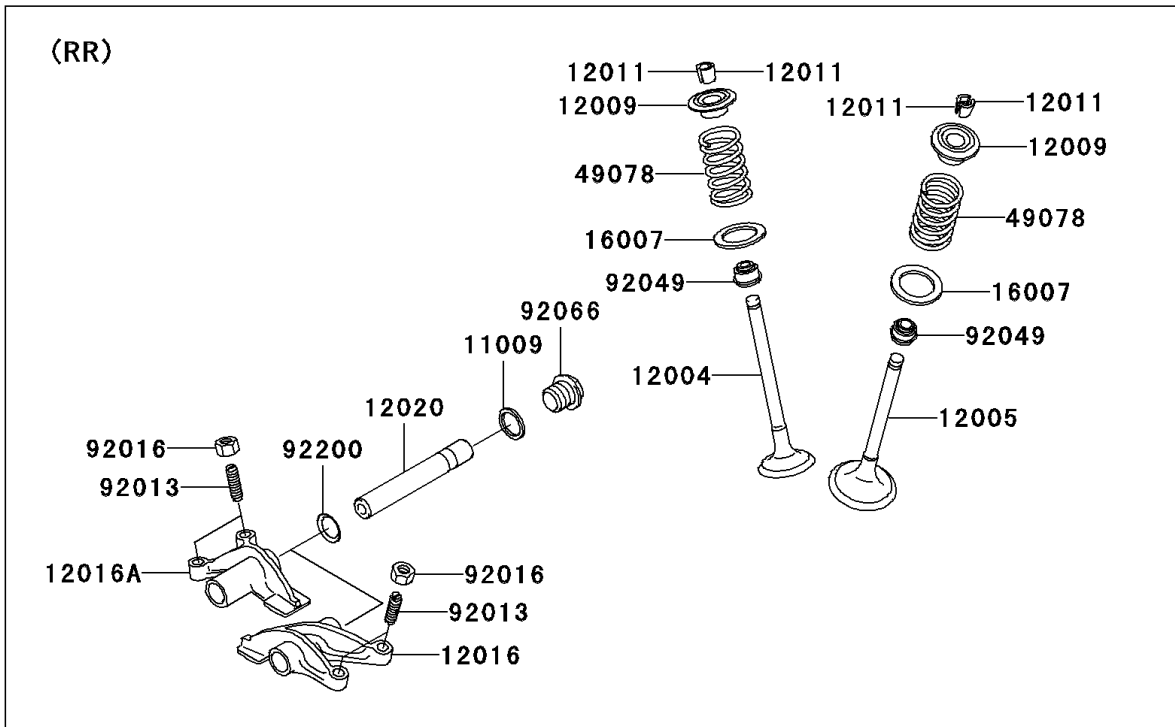

2009 Teryx® 750 4x4 NRA Outdoors™ PARTS DIAGRAM

Valve(s)

E1210

2009 Teryx® 750 4x4 NRA Outdoors™ PARTS LIST

Valve(s)

ITEM NAME	PART NUMBER	QUANTITY
GASKET,14X18X1.5 (Ref # 11009)	11009-1430	1
VALVE-INTAKE (Ref # 12004)	12004-0007	1
VALVE-EXHAUST (Ref # 12005)	12005-0047	1
RETAINER-VALVE SPRING (Ref # 12009)	12009-1056	1
COLLET (Ref # 12011)	12011-1051	1
ARM-ROCKER,EXHAUST (Ref # 12016)	12016-1128	1
ARM-ROCKER,INTAKE (Ref # 12016A)	12016-1129	1
SHAFT-ROCKER (Ref # 12020)	12020-0004	1
SEAT-SPRING,17.5X23.8X0.5 (Ref # 16007)	16007-1178	1
SPRING-ENGINE VALVE (Ref # 49078)	49078-0014	1
SCREW,6MM (Ref # 92013)	92013-009	1
NUT,6MM (Ref # 92016)	92016-061	1
SEAL-OIL,VSB58.558 (Ref # 92049)	92049-1218	1
PLUG,DRAIN (Ref # 92066)	92066-2196	1
WASHER,13X17X0.3 (Ref # 92200)	92200-1508	1