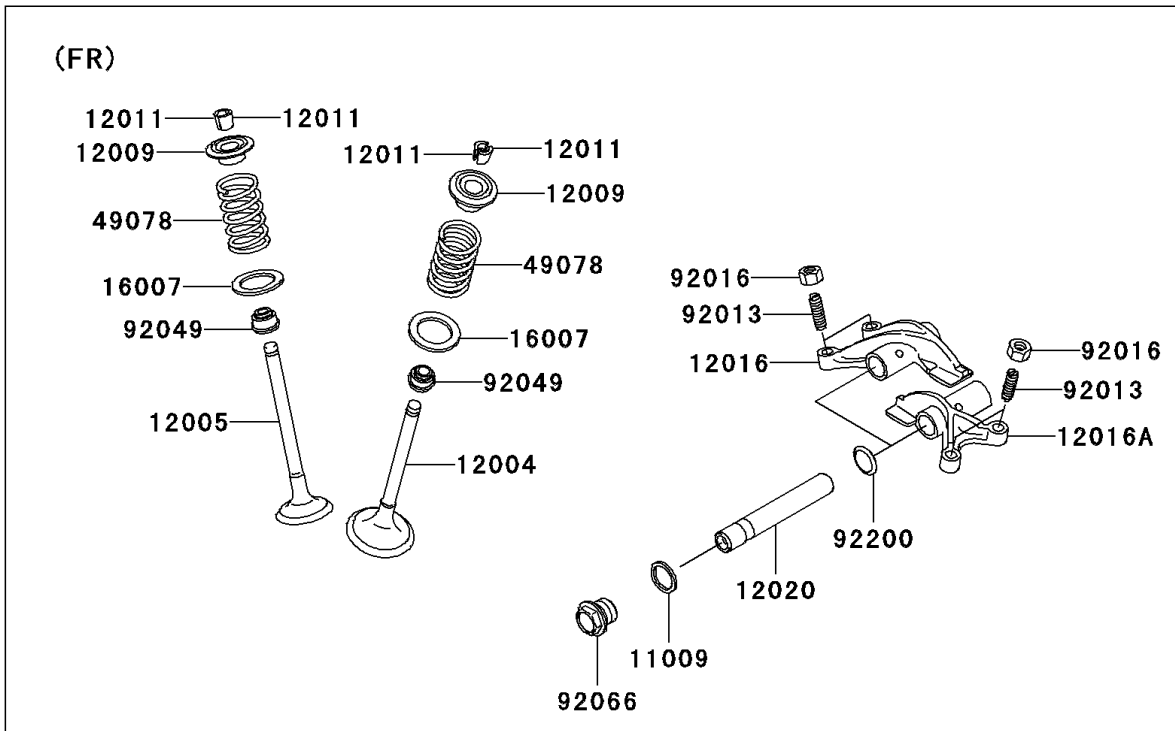

2009 Teryx® 750 4x4 NRA Outdoors™ PARTS DIAGRAM

Valve(s)

E1210

2009 Teryx® 750 4x4 NRA Outdoors™ PARTS LIST

Valve(s)

ITEM NAME	PART NUMBER	QUANTITY
GASKET,14X18X1.5 (Ref # 11009)	11009-1430	1
VALVE-INTAKE (Ref # 12004)	12004-0007	1
VALVE-EXHAUST (Ref # 12005)	12005-0047	1
RETAINER-VALVE SPRING (Ref # 12009)	12009-1056	1
COLLET (Ref # 12011)	12011-1051	1
ARM-ROCKER,EXHAUST (Ref # 12016)	12016-1128	1
ARM-ROCKER,INTAKE (Ref # 12016A)	12016-1129	1
SHAFT-ROCKER (Ref # 12020)	12020-0004	1
SEAT-SPRING,17.5X23.8X0.5 (Ref # 16007)	16007-1178	1
SPRING-ENGINE VALVE (Ref # 49078)	49078-0014	1
SCREW,6MM (Ref # 92013)	92013-009	1
NUT,6MM (Ref # 92016)	92016-061	1
SEAL-OIL,VSB58.558 (Ref # 92049)	92049-1218	1
PLUG,DRAIN (Ref # 92066)	92066-2196	1
WASHER,13X17X0.3 (Ref # 92200)	92200-1508	1