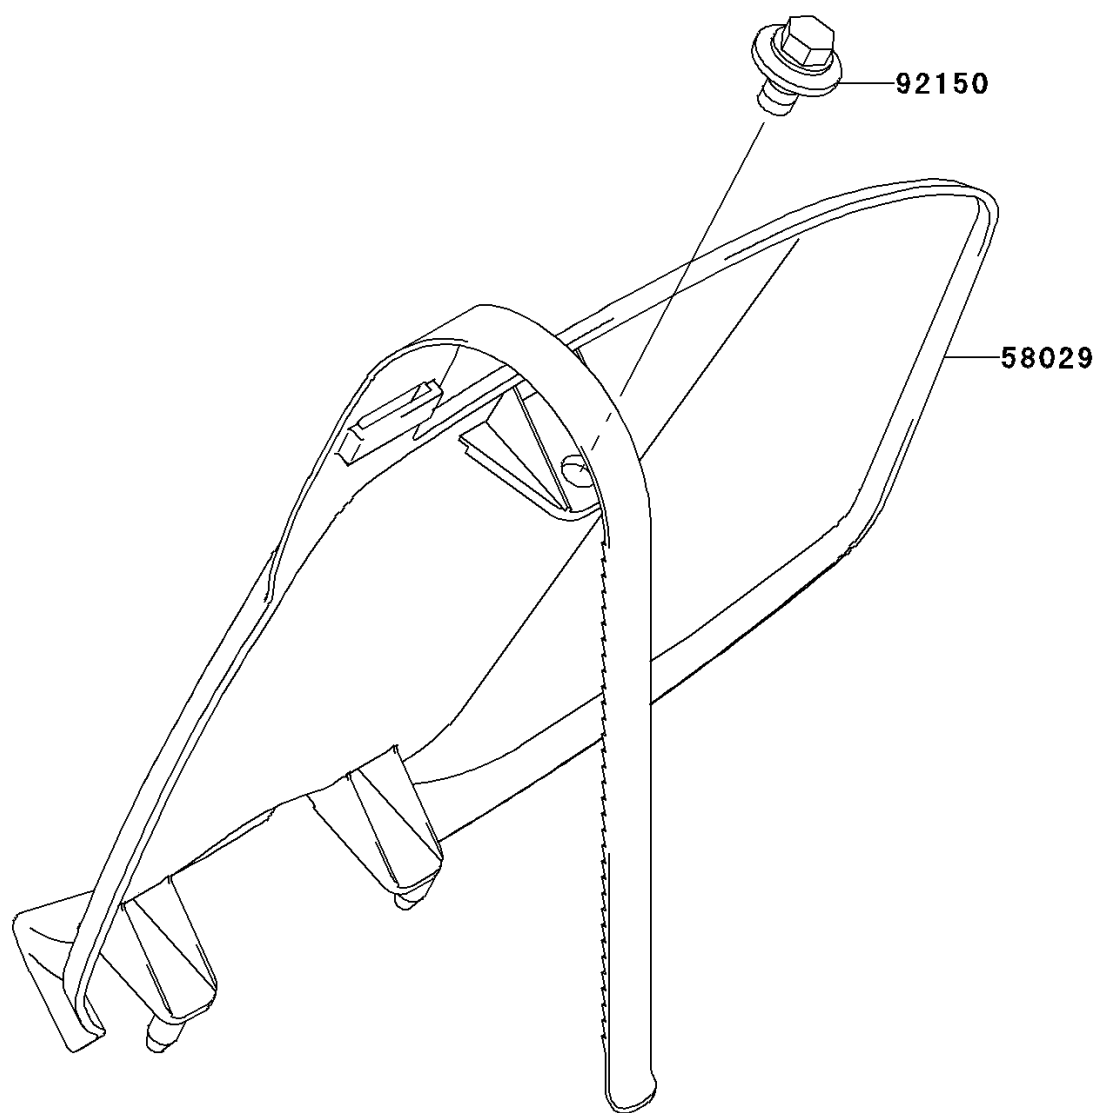

2005 KX™125 PARTS DIAGRAM

Accessory

F2910

2005 KX™125 PARTS LIST

Accessory

ITEM NAME	PART NUMBER	QUANTITY
PLATE-NUMBER,S.WHITE (Ref # 58029)	58029-0002-266	1
BOLT,6X12 (Ref # 92150)	92150-1435	1