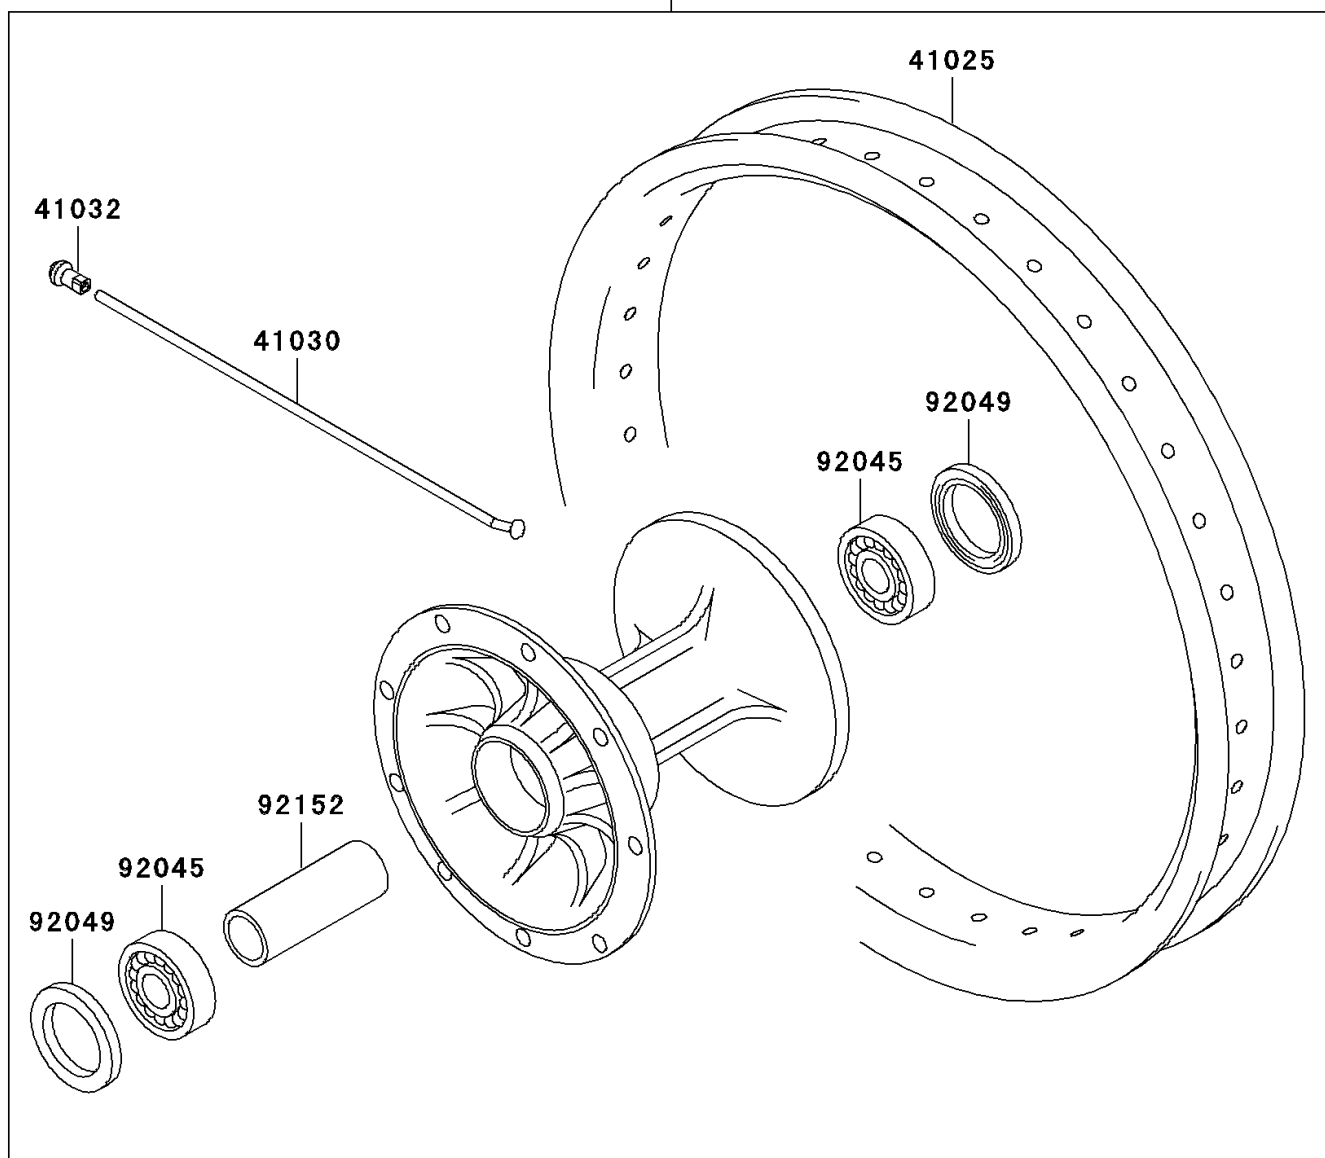

2005 KX™125 PARTS DIAGRAM

Optional Parts

F2890

41024

41090

2005 KX™125 PARTS LIST

Optional Parts

ITEM NAME	PART NUMBER	QUANTITY
STOPPER-RIM,1.85-M(DUNLOP) (Ref # 41024)	41024-011	1
RIM,FR,1.85X20 (Ref # 41025)	41025-1411	1
SPOKE-OUTER,FR,217.5MMX170D (Ref # 41030)	41030-1172	1
NIPPLE-SPOKE,ALUMINIUM (Ref # 41032)	41032-1086	1
WHEEL,FR,1.85X20,ALUM NIPPLE (Ref # 41090)	41090-1154	1
BEARING-BALL,69042RS (Ref # 92045)	92045-1284	1
SEAL-OIL,BJNC-2 25X37X5 (Ref # 92049)	92049-1403	1
COLLAR,FRONT BRAKE DRUM,L=72 (Ref # 92152)	92152-1472	1