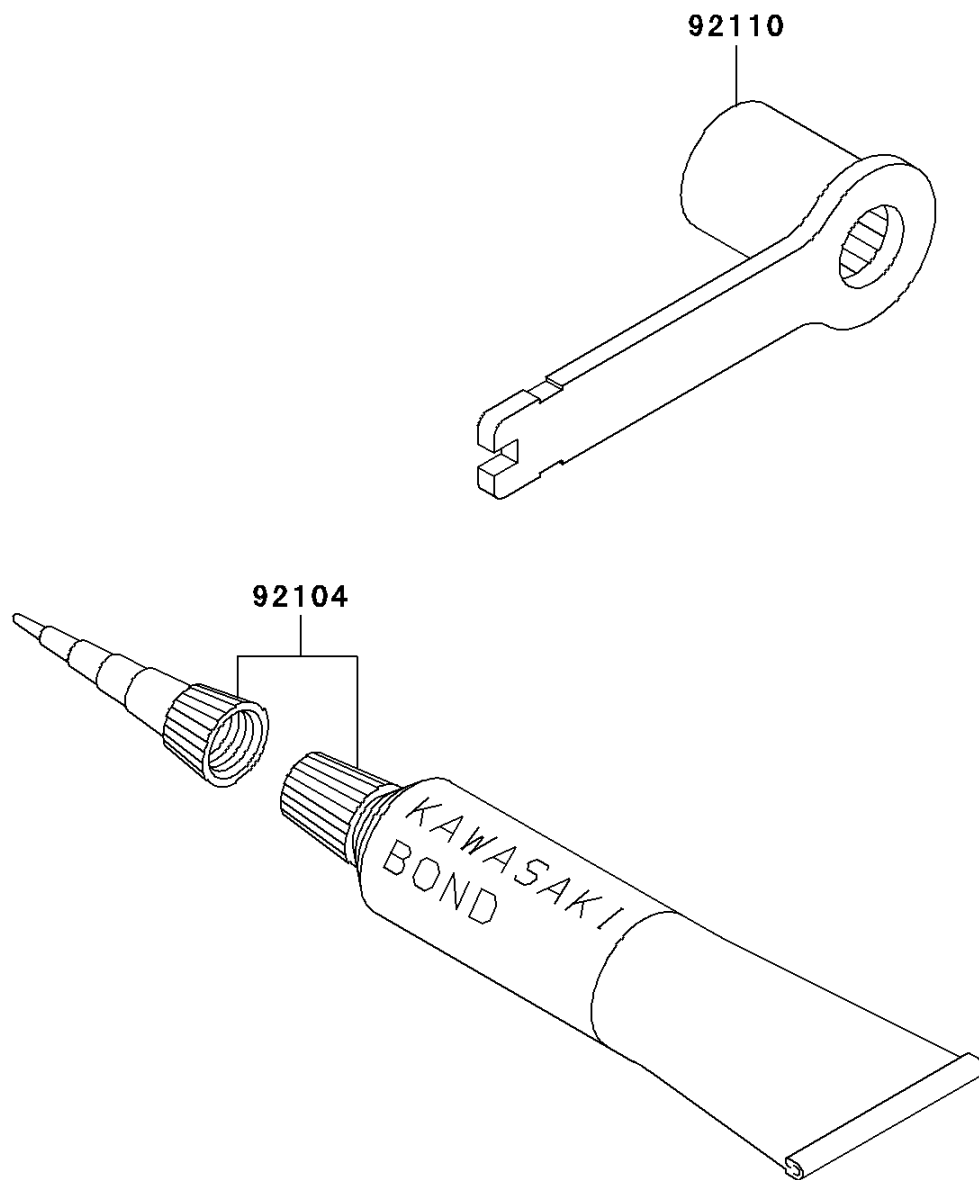

2005 KX™125 PARTS DIAGRAM

Owner's Tools

F2810

2005 KX™125 PARTS LIST

Owner's Tools

ITEM NAME	PART NUMBER	QUANTITY
GASKET-LIQUID,TUBE,100G,SILVER (Ref # 92104)	92104-002	1
TOOL-WRENCH,BOX,21MM&SPOKE (Ref # 92110)	92110-1200	1