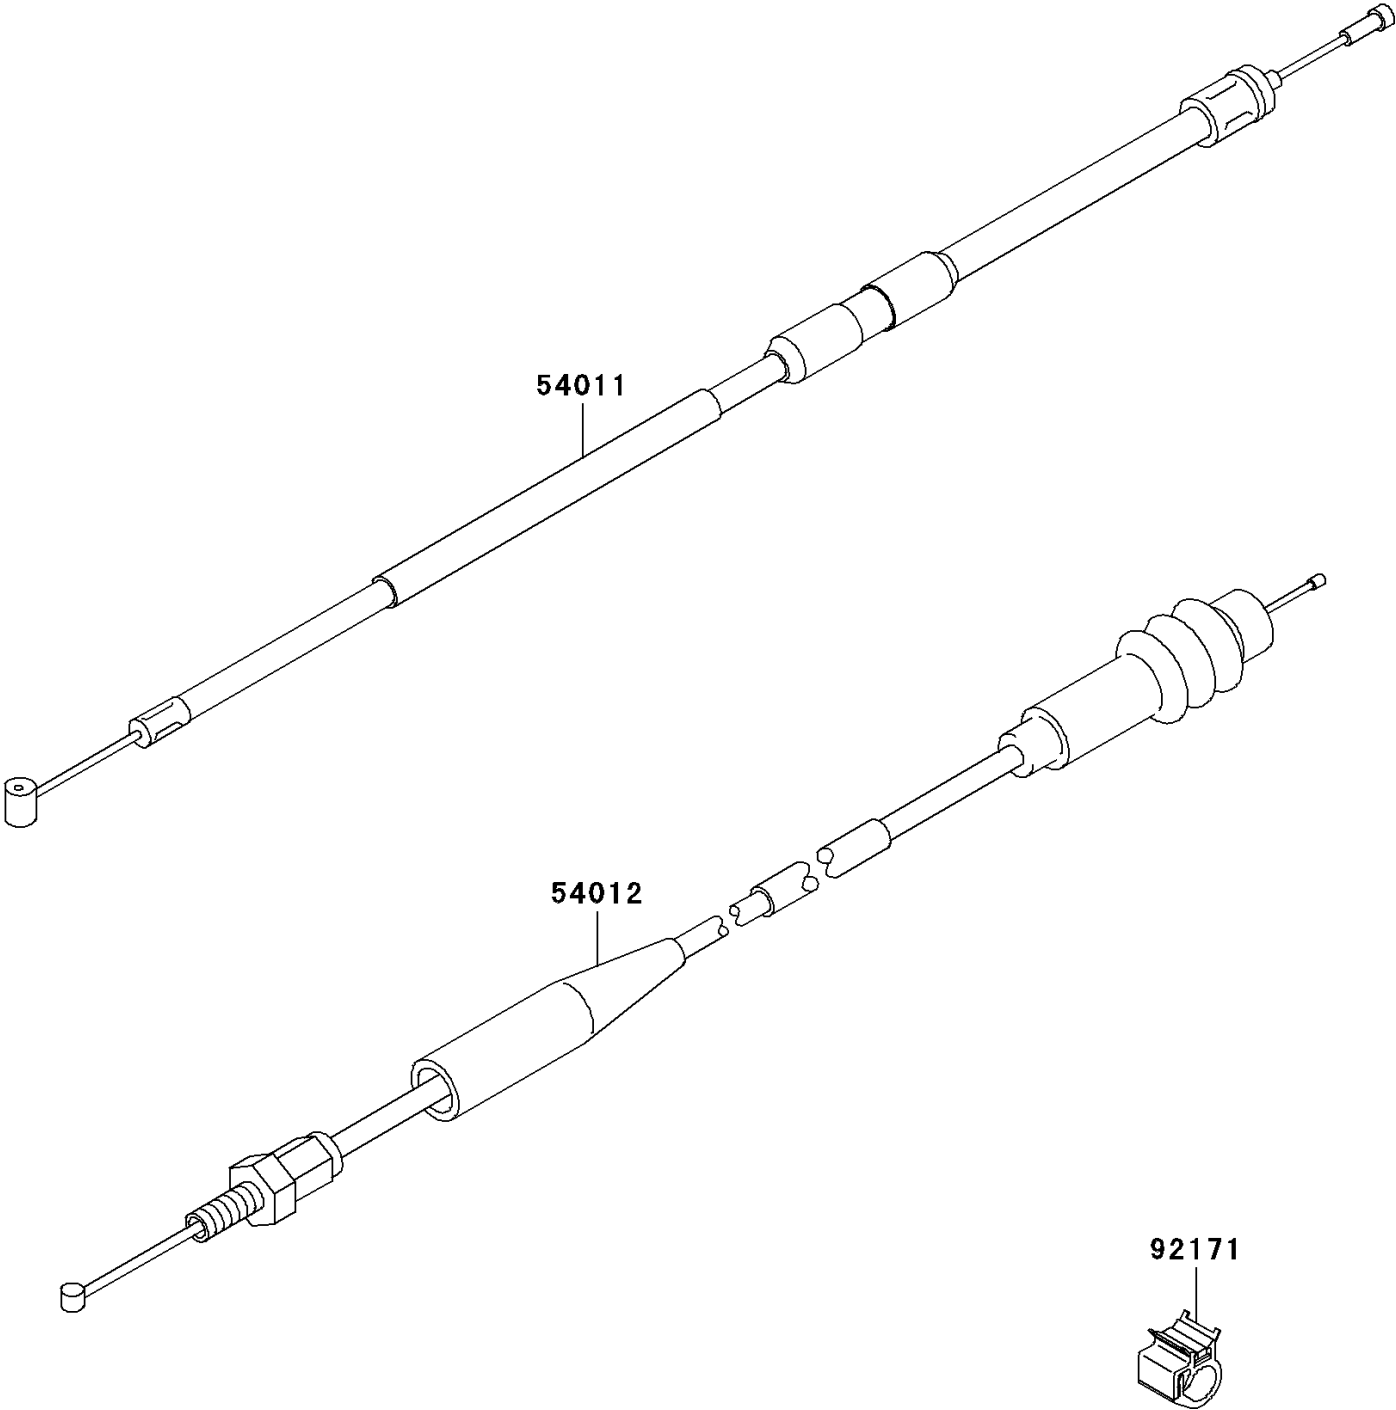

2005 KX™125 PARTS DIAGRAM

Cables

F2540

2005 KX™125 PARTS LIST

Cables

ITEM NAME	PART NUMBER	QUANTITY
CABLE-CLUTCH (Ref # 54011)	54011-0021	1
CABLE-THROTTLE (Ref # 54012)	54012-0139	1
CLAMP,DIA=10 (Ref # 92171)	92171-1423	1