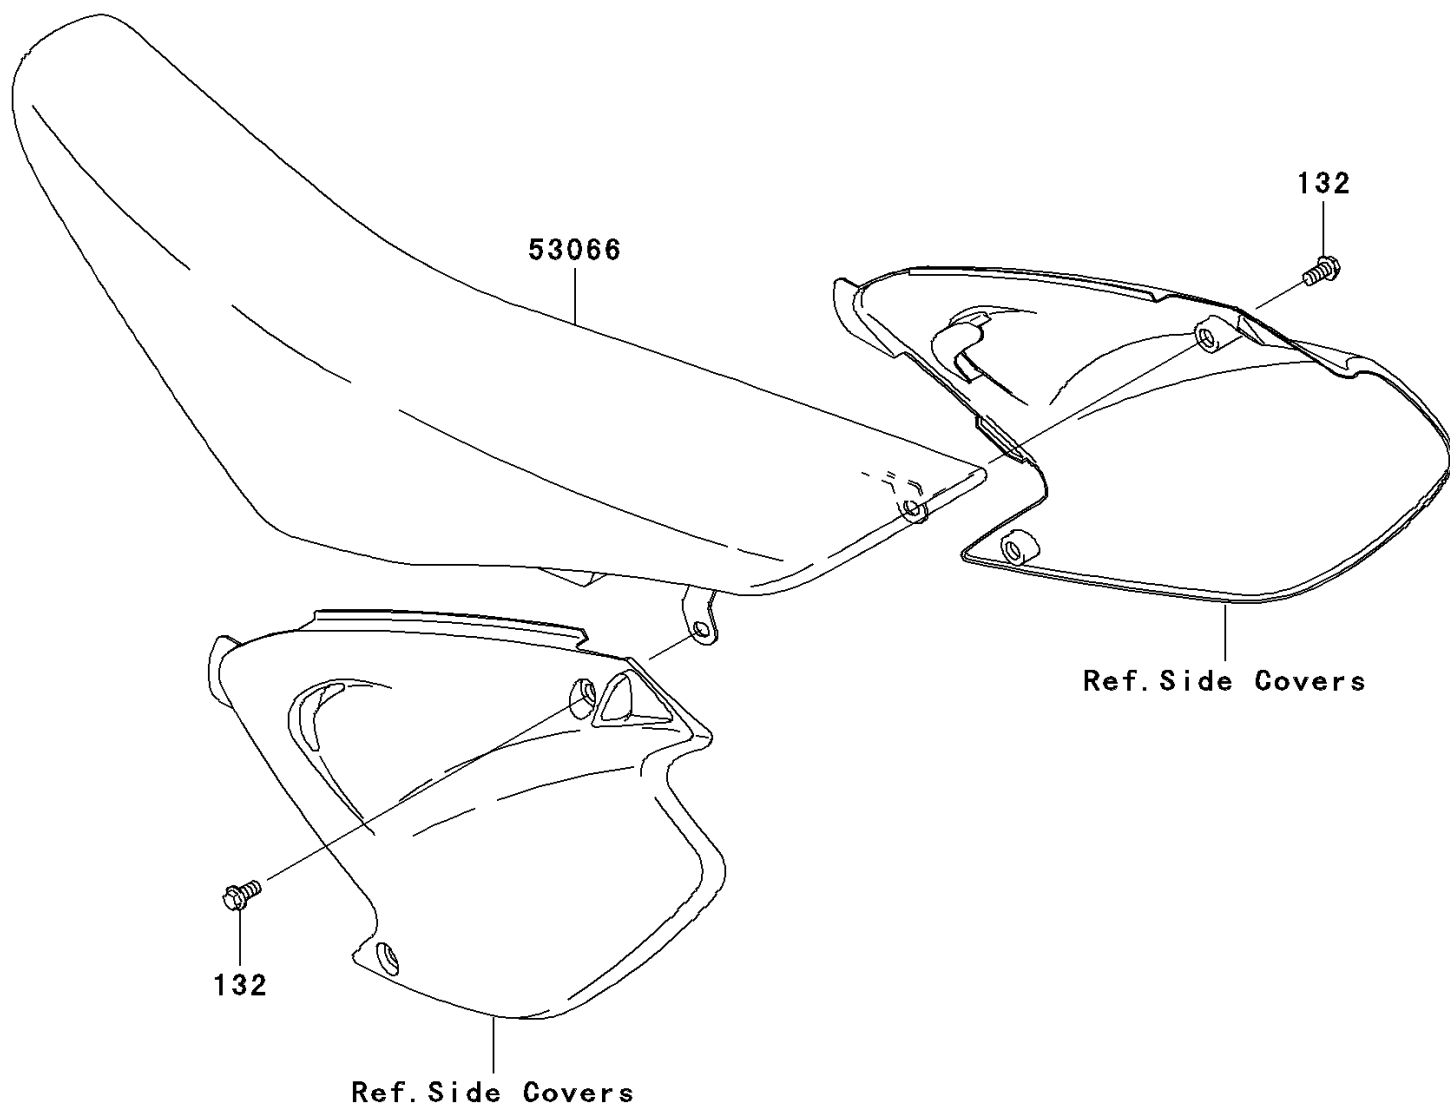

2005 KX™125 PARTS DIAGRAM

Seat

F2510

2005 KX™125 PARTS LIST

Seat

ITEM NAME	PART NUMBER	QUANTITY
BOLT-FLANGED-SMALL (Ref # 132)	132G0816	1
SEAT-ASSY,GRAY/BLACK (Ref # 53066)	53066-0033-339	1