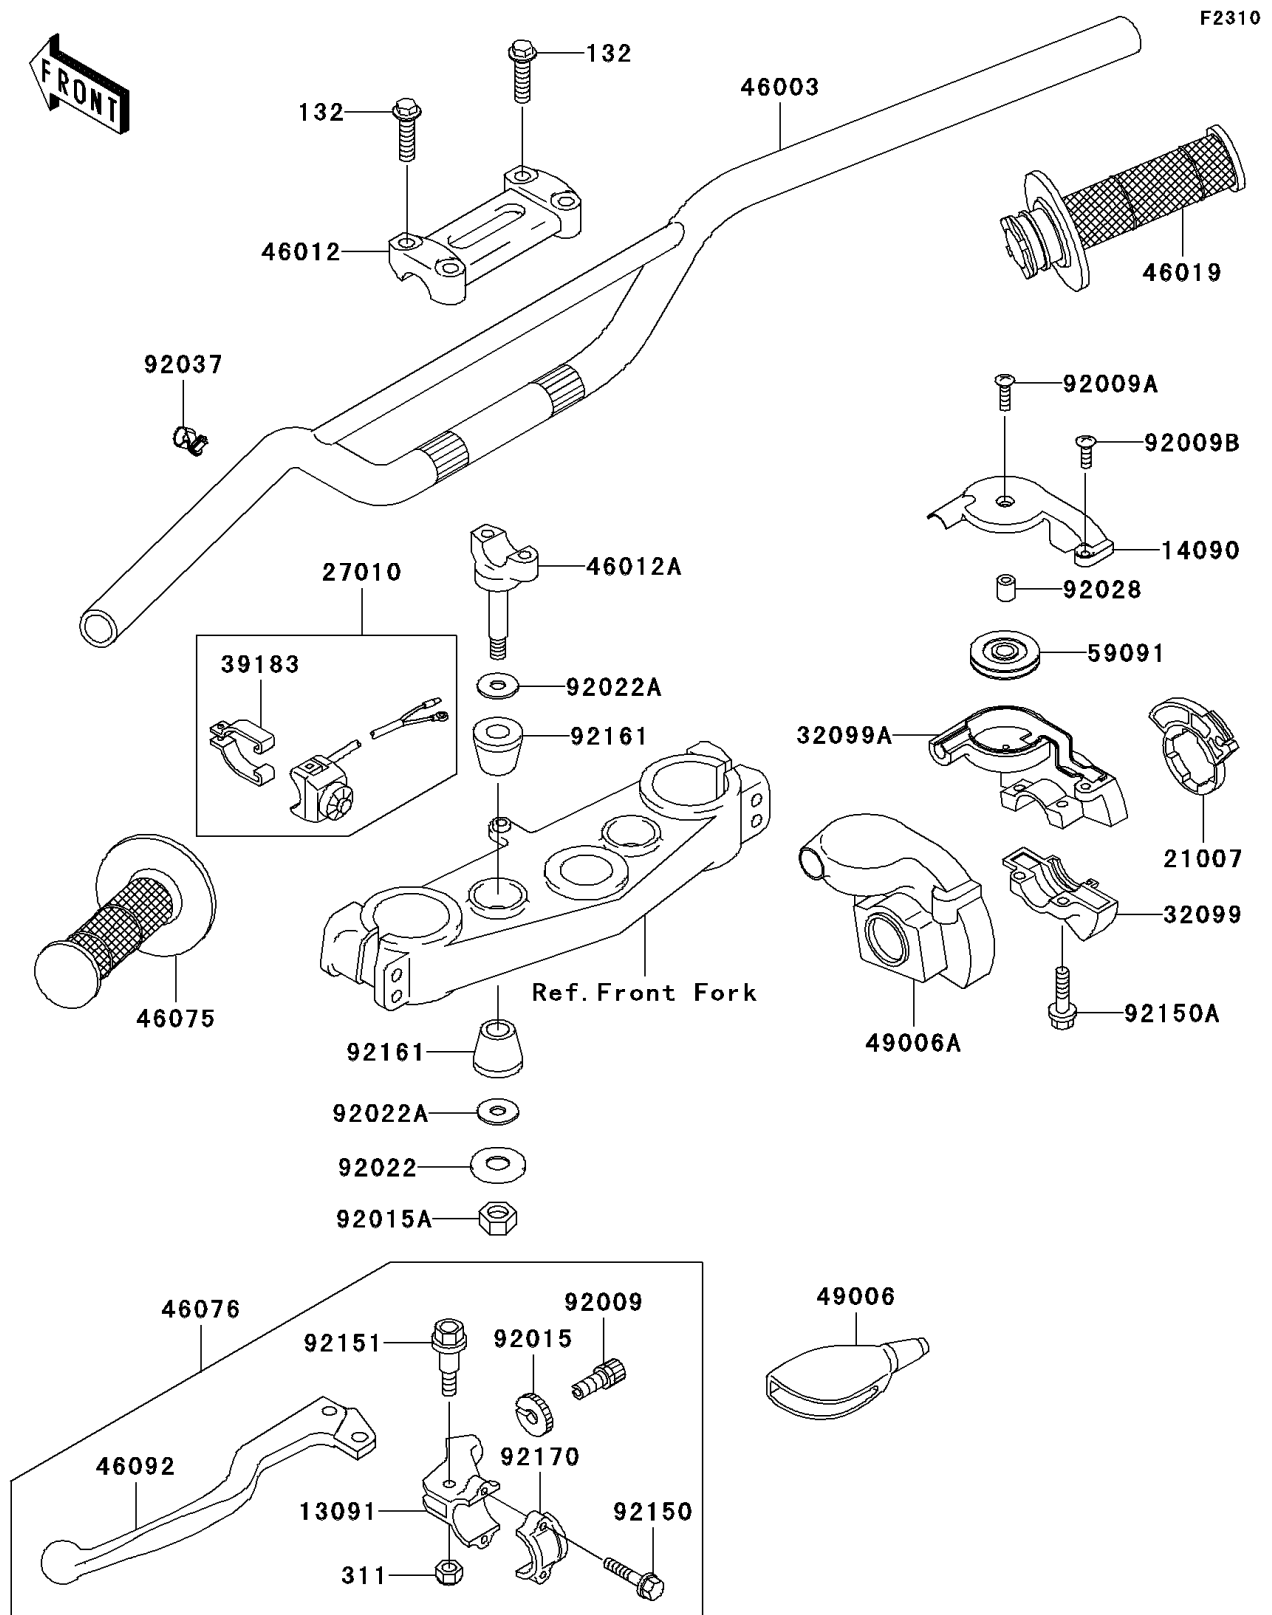

2005 KX™125 PARTS DIAGRAM

Handlebar

2005 KX™125 PARTS LIST

Handlebar

ITEM NAME	PART NUMBER	QUANTITY
BOLT-FLANGED-SMALL (Ref # 132)	132G0830	1
NUT-HEX (Ref # 311)	311B0500	1
HOLDER,CLUTCH LEVER (Ref # 13091)	13091-1728	1
COVER,THROTTLE CASE,UPP (Ref # 14090)	14090-1161	1
ROTOR,THROTTLE (Ref # 21007)	21007-1242	1
SWITCH,ENGINE STOP (Ref # 27010)	27010-0022	1
CASE,THROTTLE,LWR (Ref # 32099)	32099-1138	1
CASE,THROTTLE,UPP (Ref # 32099A)	32099-1168	1
BAND-ASSY,ENGINE STOP SWITCH (Ref # 39183)	39183-1059	1
HANDLE,P.SILVER (Ref # 46003)	46003-0060-458	1
HOLDER-HANDLE,UPP,P.SILVER (Ref # 46012)	46012-0010-458	1
HOLDER-HANDLE,LWR,P.SILVER (Ref # 46012A)	46012-0016-458	1
GRIP-ASSY,THROTTLE (Ref # 46019)	46019-1125	1
GRIP,LH (Ref # 46075)	46075-1213	1
LEVER-ASSY-GRIP,CLUTCH (Ref # 46076)	46076-1203	1
LEVER-GRIP,CLUTCH (Ref # 46092)	46092-1165	1
BOOT,LEVER HOLDER (Ref # 49006)	49006-1017	1
BOOT,THROTTLE (Ref # 49006A)	49006-1301	1
PULLEY,THROTTLE (Ref # 59091)	59091-1102	1
SCREW,CABLE ADJUST,8MM (Ref # 92009)	92009-1476	1
SCREW (Ref # 92009A)	92009-1674	1
SCREW (Ref # 92009B)	92009-1675	1
NUT,CABLE ADJUST LOCK,8MM (Ref # 92015)	92015-1596	1
NUT,LOCK,10MM (Ref # 92015A)	92015-1962	1
WASHER,10.2X28X2 (Ref # 92022)	92022-1088	1
WASHER (Ref # 92022A)	92022-1737	1
BUSHING,THROTTLE CASE (Ref # 92028)	92028-1658	1
CLAMP,SPEED,L=43 (Ref # 92037)	92037-1290	1
BOLT (Ref # 92150)	92150-1474	1

2005 KX™125 PARTS LIST

Handlebar

ITEM NAME	PART NUMBER	QUANTITY
BOLT (Ref # 92150A)	92150-1559	1
BOLT,LEVER SET,5MM (Ref # 92151)	92151-1103	1
DAMPER,HANDLE HOLDER (Ref # 92161)	92161-0113	1
CLAMP,LEVER HOLDER (Ref # 92170)	92170-1226	1