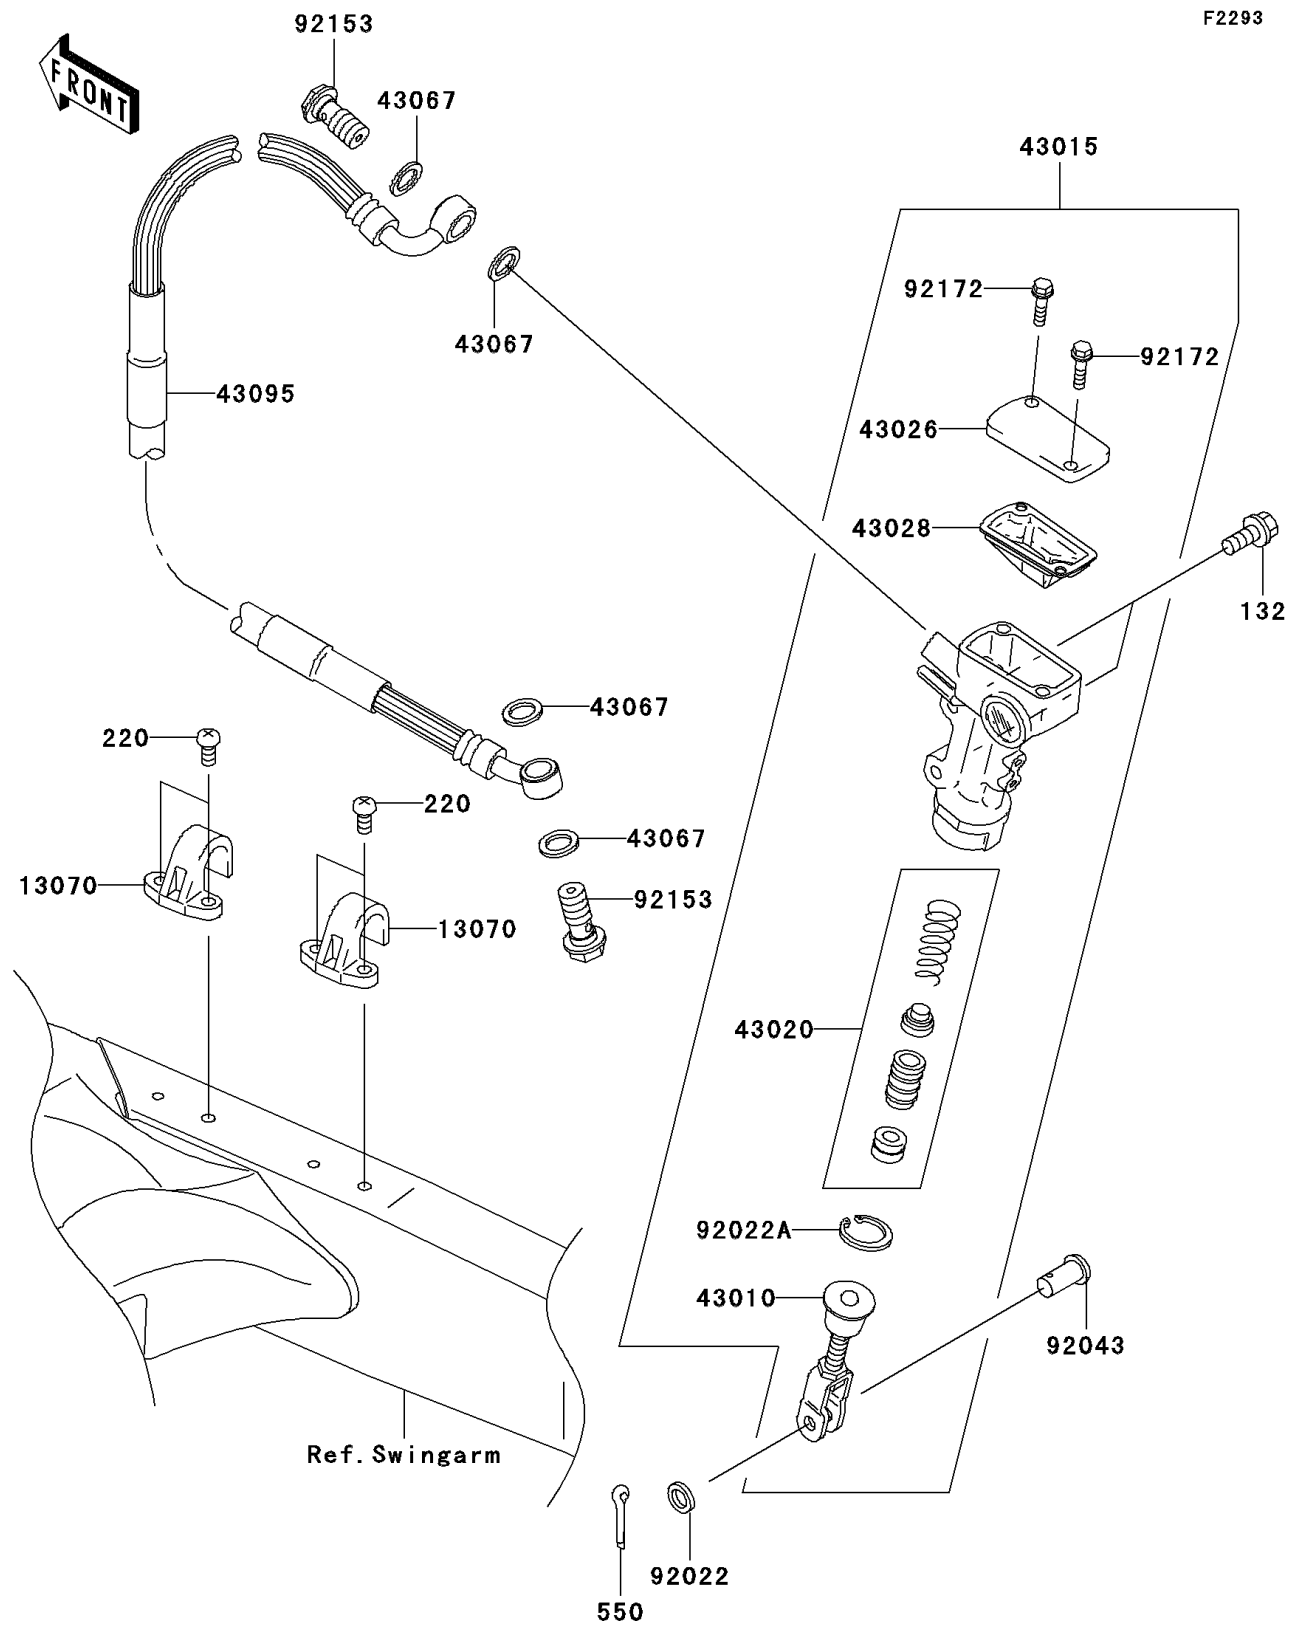

2005 KX™125 PARTS DIAGRAM

Rear Master Cylinder

F2293

2005 KX™125 PARTS LIST

Rear Master Cylinder

ITEM NAME	PART NUMBER	QUANTITY
BOLT-FLANGED-SMALL (Ref # 132)	132G0614	1
SCREW-PAN-CROS (Ref # 220)	220B0510	1
PIN-COTTER,2.0X15 (Ref # 550)	550D2015	1
GUIDE,BRAKE HOSE (Ref # 13070)	13070-0048	1
ROD-ASSY-BRAKE (Ref # 43010)	43010-0003	1
CYLINDER-ASSY-MASTER,RR (Ref # 43015)	43015-0009	1
PISTON-COMP-BRAKE (Ref # 43020)	43020-1094	1
CAP-BRAKE (Ref # 43026)	43026-1086	1
DIAPHRAGM (Ref # 43028)	43028-1092	1
WASHER,10.5X15X1.5 (Ref # 43067)	43067-001	1
HOSE-BRAKE,RR (Ref # 43095)	43095-0046	1
WASHER,8.5X13X1 (Ref # 92022)	92022-1028	1
WASHER,CIRCRIP (Ref # 92022A)	92022-1601	1
PIN (Ref # 92043)	92043-0004	1
BOLT,OIL,L=23 (Ref # 92153)	92153-0627	1
SCREW (Ref # 92172)	92172-1064	1