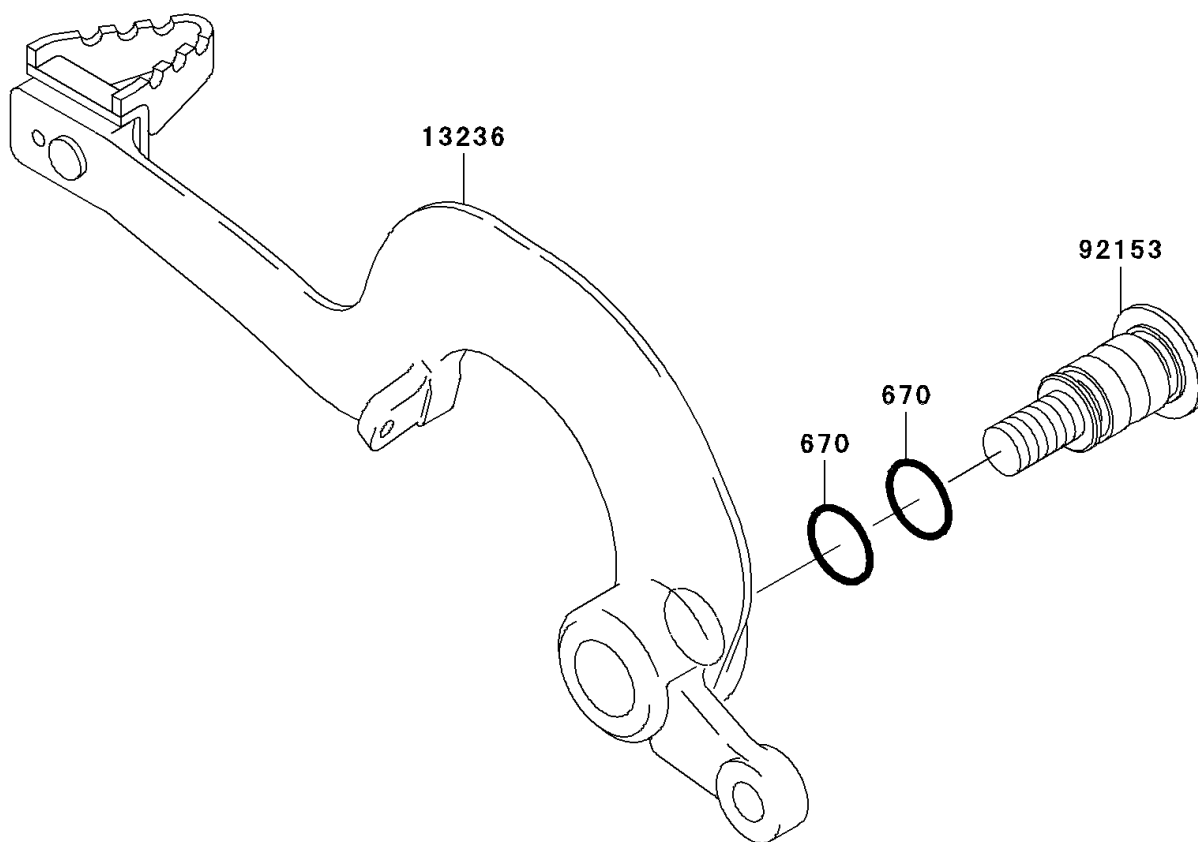

## 2005 KX™125 PARTS DIAGRAM

Brake Pedal

F2260

## 2005 KX™125 PARTS LIST

Brake Pedal

ITEM NAME	PART NUMBER	QUANTITY
O RING,12MM (Ref # 670)	670B2012	1
LEVER-COMP,BRAKE PEDAL (Ref # 13236)	13236-0021	1
SPRING,BRAKE PEDAL RETURN (Ref # 92144)	92144-1752	1
BOLT,BRAKE PEDAL,10MM (Ref # 92153)	92153-0738	1
TUBE,13X16X25 (Ref # 92190)	92190-1488	1