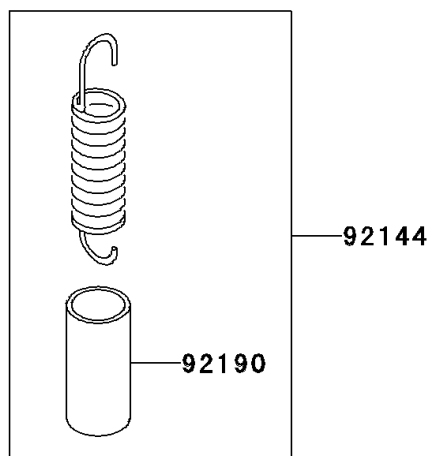

## 2005 KX™125 PARTS DIAGRAM

Brake Pedal

F2260

## 2005 KX™125 PARTS LIST

Brake Pedal

ITEM NAME	PART NUMBER	QUANTITY
O RING,12MM (Ref # 670)	670B2012	1
LEVER-COMP,BRAKE PEDAL (Ref # 13236)	13236-0021	1
SPRING,BRAKE PEDAL RETURN (Ref # 92144)	92144-1752	1
BOLT,BRAKE PEDAL,10MM (Ref # 92153)	92153-0738	1
TUBE,13X16X25 (Ref # 92190)	92190-1488	1