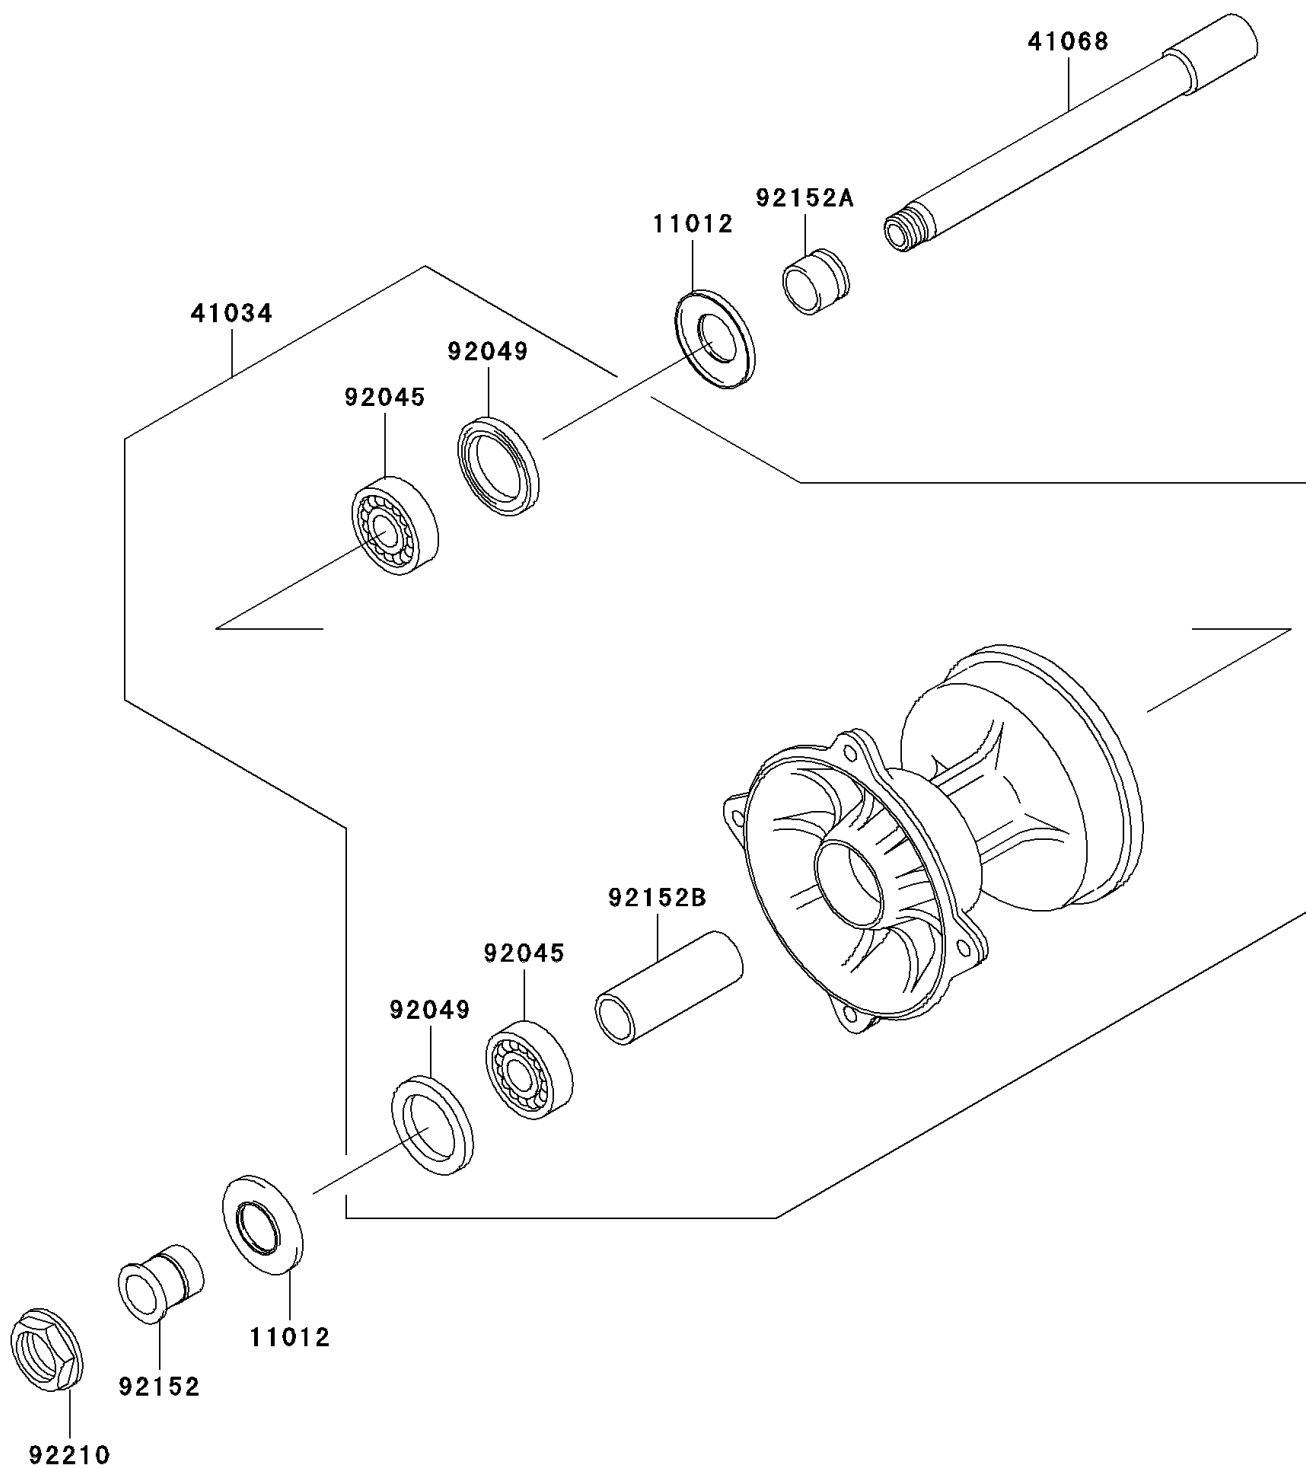

## 2005 KX™125 PARTS DIAGRAM

Front Hub

F2230

## 2005 KX™125 PARTS LIST

Front Hub

| ITEM NAME                                   | PART NUMBER | QUANTITY |
|---|-------------|----------|
| CAP,AXLE (Ref # 11012)                      | 11012-1581  | 1        |
| DRUM-ASSY,FRONT BRAKE (Ref # 41034)         | 41034-0018  | 1        |
| AXLE,FR (Ref # 41068)                       | 41068-0004  | 1        |
| BEARING-BALL,69042RS (Ref # 92045)          | 92045-1284  | 1        |
| SEAL-OIL,BJNC-2 25X37X5 (Ref # 92049)       | 92049-1403  | 1        |
| COLLAR,FR AXLE,LH,L=29 (Ref # 92152)        | 92152-0110  | 1        |
| COLLAR,FR AXLE,RH,L=19 (Ref # 92152A)       | 92152-0111  | 1        |
| COLLAR,FRONT BRAKE DRUM,L=72 (Ref # 92152B) | 92152-1472  | 1        |
| NUT,18MM (Ref # 92210)                      | 92210-0065  | 1        |