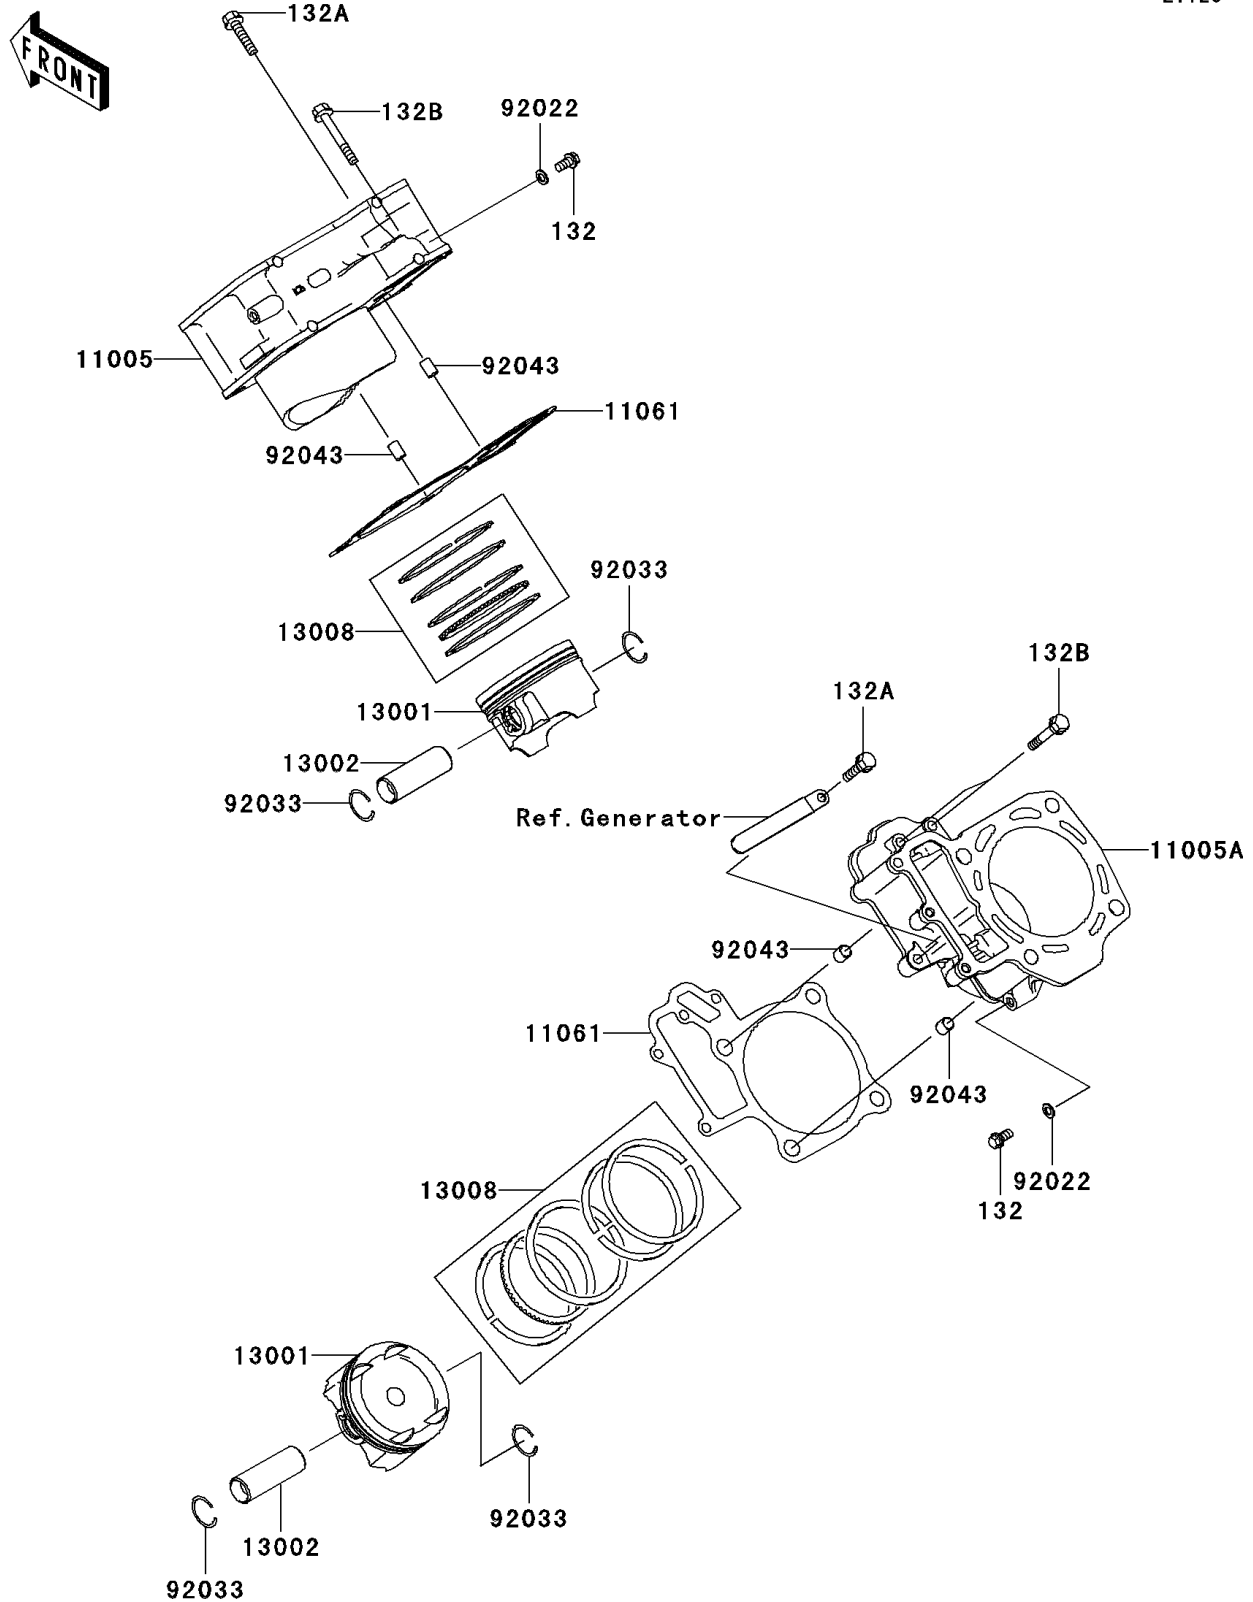

2009 Teryx® 750 4x4 NRA Outdoors™ PARTS DIAGRAM

Cylinder/Piston(s)

E1120

2009 Teryx® 750 4x4 NRA Outdoors™ PARTS LIST

Cylinder/Piston(s)

ITEM NAME	PART NUMBER	QUANTITY
BOLT-FLANGED-SMALL,6X12 (Ref # 132)	132BD0612	1
BOLT-FLANGED-SMALL,6X30 (Ref # 132A)	132BD0630	1
BOLT-FLANGED-SMALL,6X40 (Ref # 132B)	132BD0640	1
CYLINDER-ENGINE,FR (Ref # 11005)	11005-0107	1
CYLINDER-ENGINE,RR (Ref # 11005A)	11005-0108	1
GASKET,CYLINDER BASE (Ref # 11061)	11061-0063	1
PISTON-ENGINE (Ref # 13001)	13001-0021	1
PIN-PISTON (Ref # 13002)	13002-1060	1
RING-SET-PISTON (Ref # 13008)	13008-0040	1
WASHER,6.2X11X1 (Ref # 92022)	92022-304	1
RING-SNAP (Ref # 92033)	92033-1207	1
PIN,10.1X12X14 (Ref # 92043)	92043-4009	1