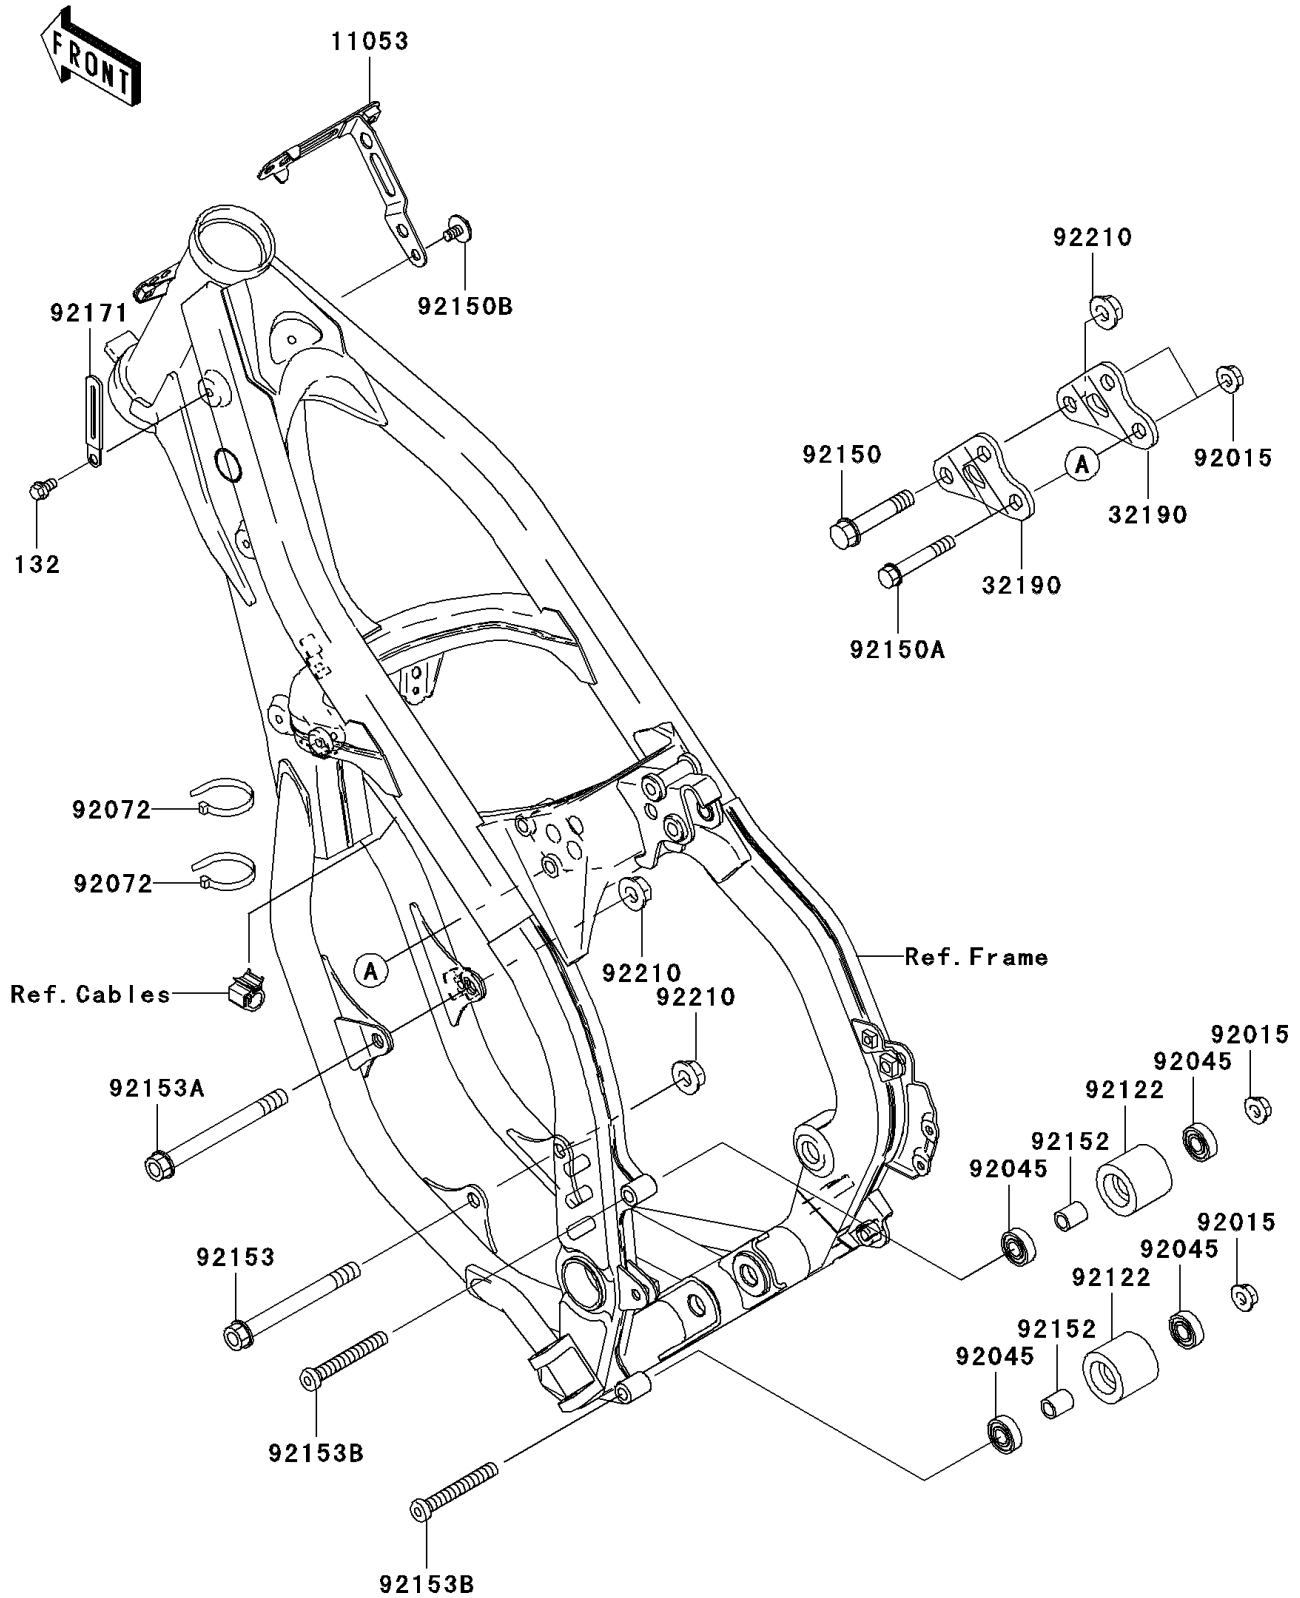

2005 KX™125 PARTS DIAGRAM

Frame Fittings

F2131

2005 KX™125 PARTS LIST

Frame Fittings

ITEM NAME	PART NUMBER	QUANTITY
BOLT-FLANGED-SMALL (Ref # 132)	132L0610	1
BRACKET,IGNITER (Ref # 11053)	11053-0467	1
BRACKET-ENGINE (Ref # 32190)	32190-1265	1
NUT,8MM (Ref # 92015)	92015-1432	1
BEARING-BALL,608LLU/2A (Ref # 92045)	92045-1009	1
BAND,L=140 (Ref # 92072)	92072-1293	1
ROLLER,CHAIN GUIDE (Ref # 92122)	92122-0007	1
BOLT,FLANGED,10X50 (Ref # 92150)	92150-1125	1
BOLT,FLANGED,8X50 (Ref # 92150A)	92150-1214	1
BOLT,6X12 (Ref # 92150B)	92150-1435	1
COLLAR,8.5X12.5X15.5 (Ref # 92152)	92152-0211	1
BOLT,FLANGED,10X105 (Ref # 92153)	92153-0614	1
BOLT,FLANGED,10X110 (Ref # 92153A)	92153-0615	1
BOLT,SOCKET,8X60 (Ref # 92153B)	92153-1259	1
CLAMP (Ref # 92171)	92171-1279	1
NUT,LOCK,FLANGED,10MM (Ref # 92210)	92210-1080	1