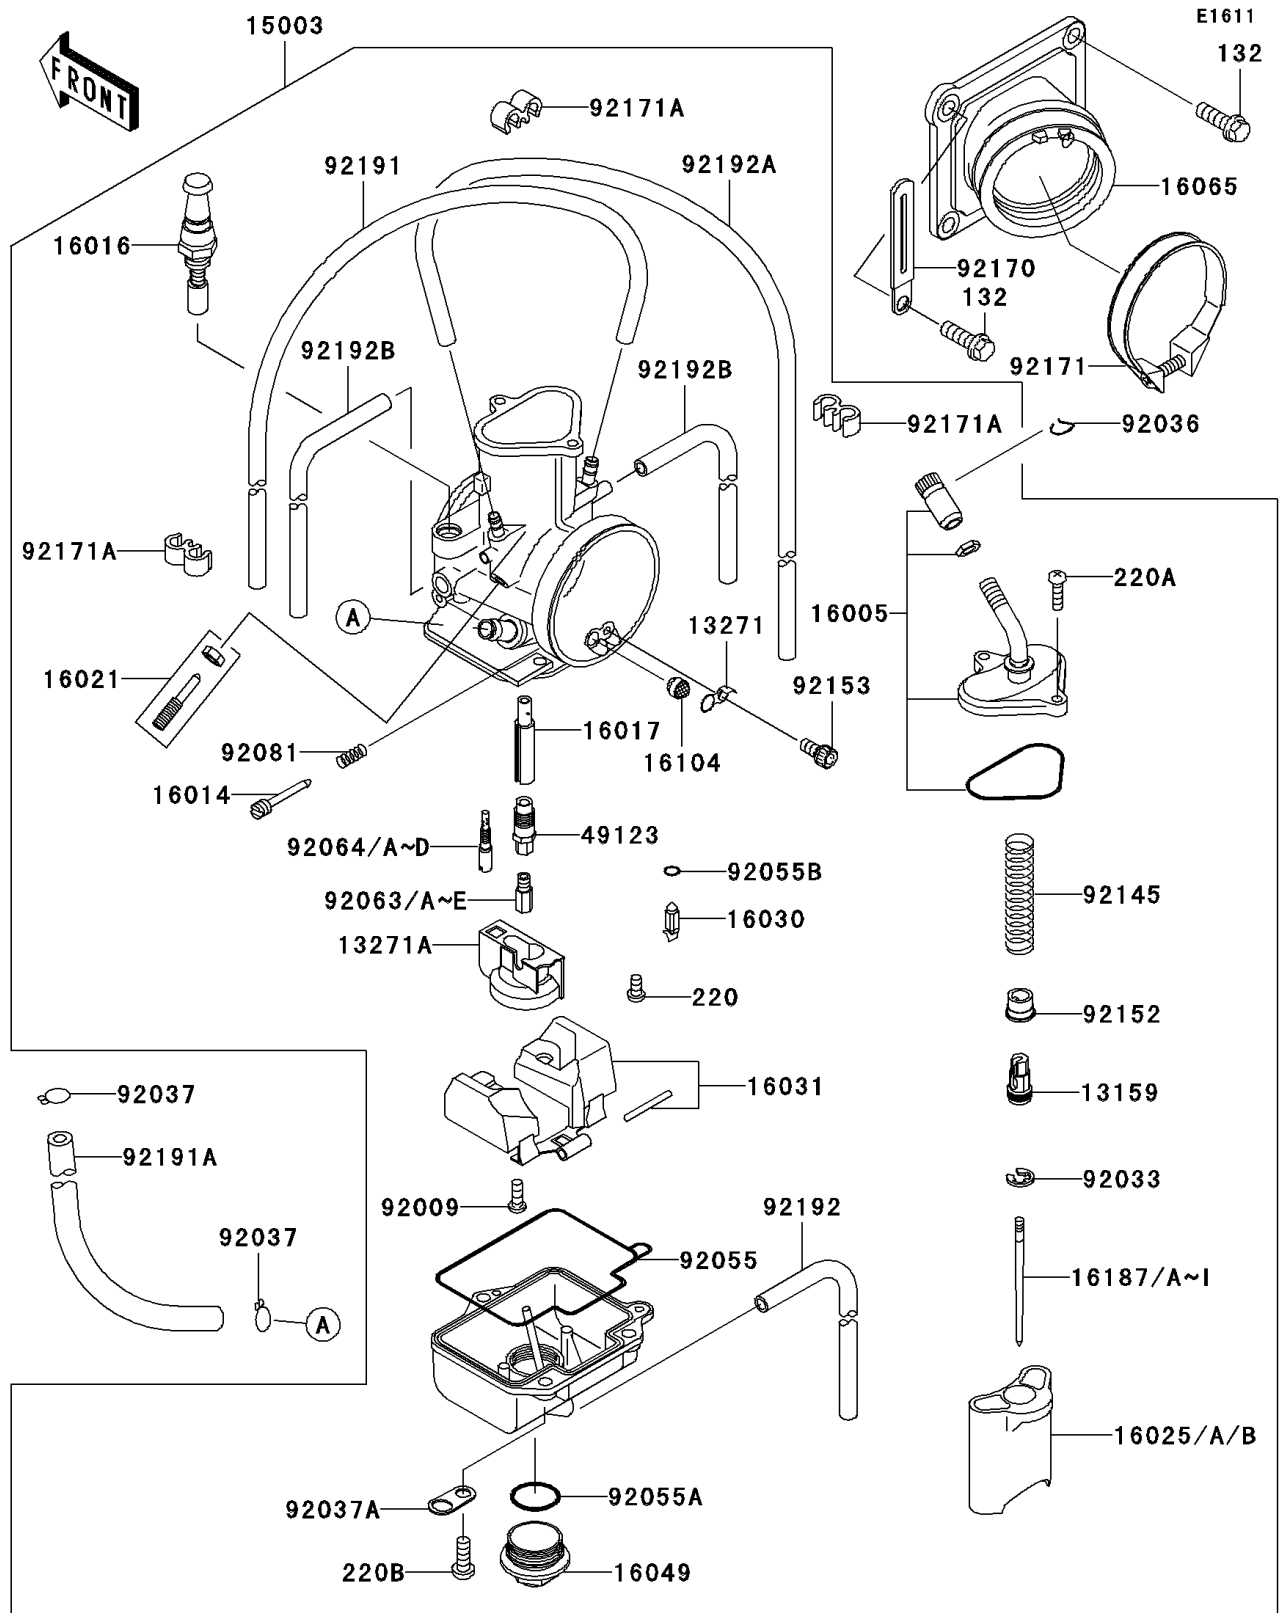

2005 KX™125 PARTS DIAGRAM

Carburetor