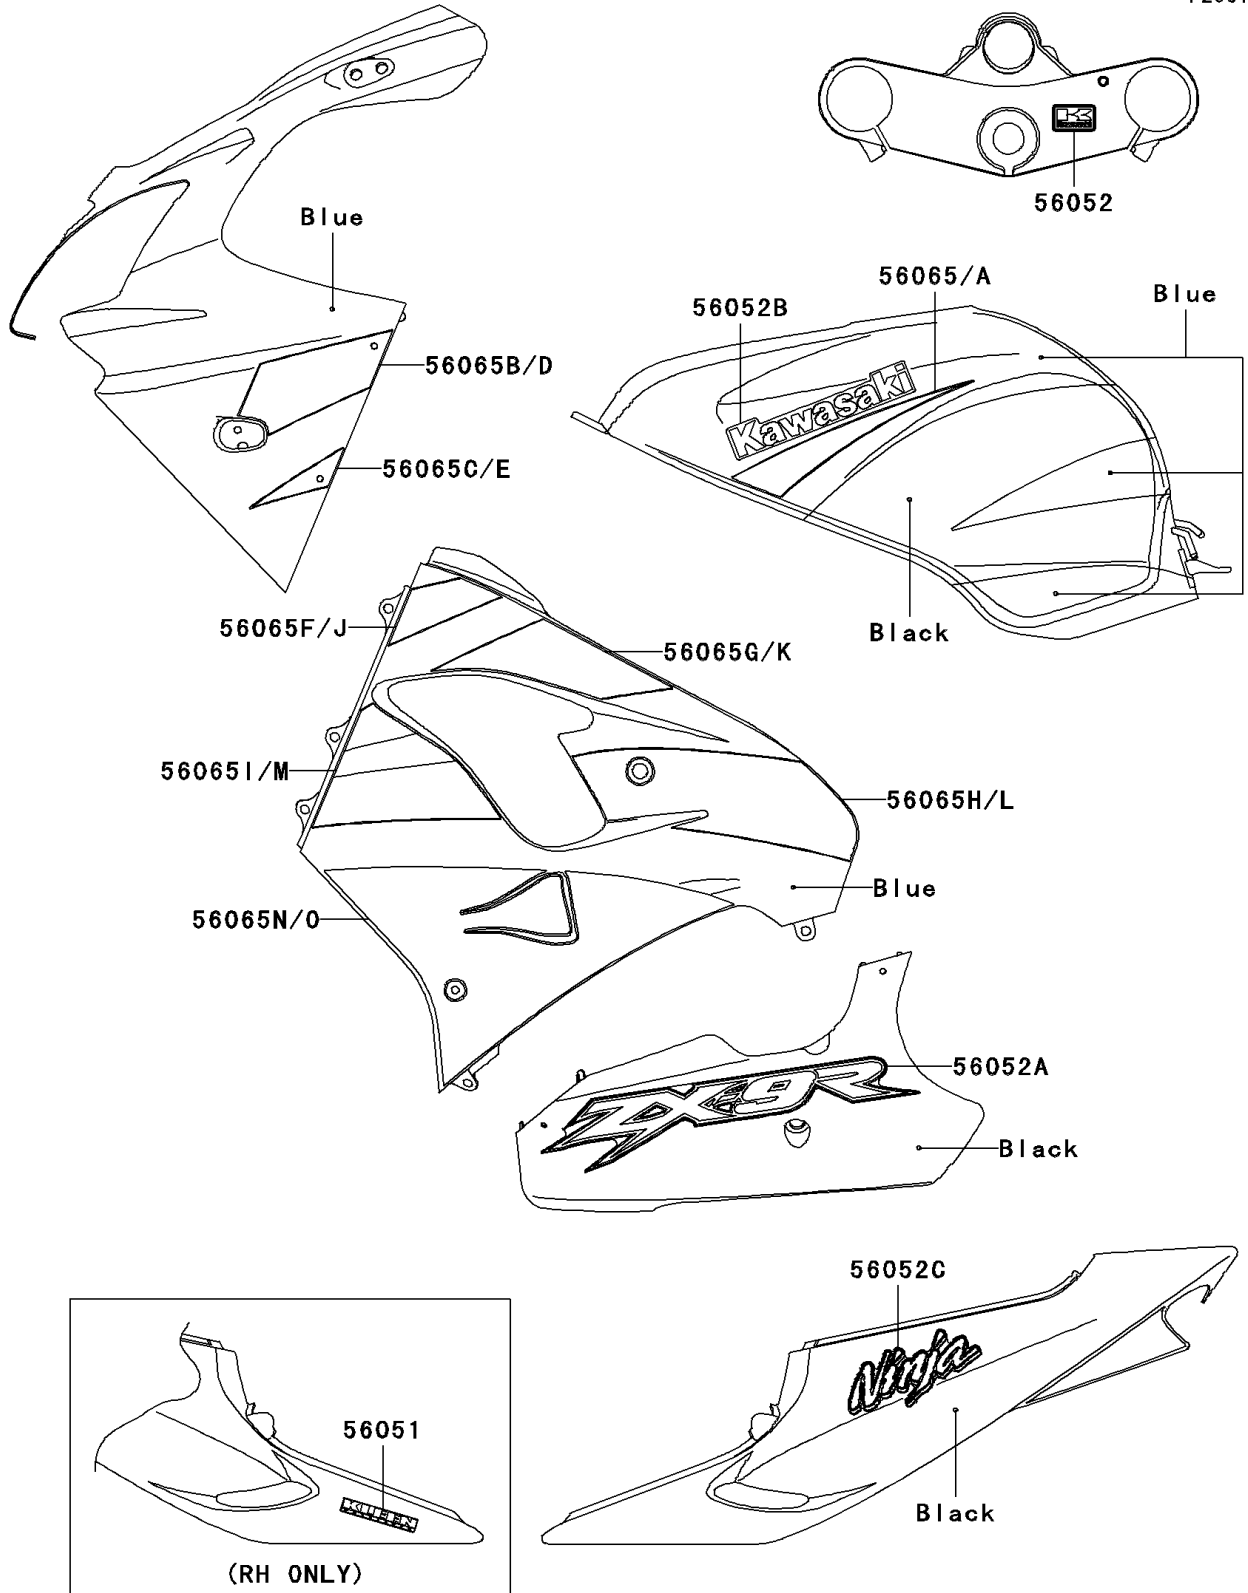

## 2002 NINJA® ZX™-9R PARTS DIAGRAM

Decals(Blue/Black)(CN)(ZX900-F1)

F2861B

## 2002 NINJA® ZX™-9R PARTS LIST

Decals(Blue/Black)(CN)(ZX900-F1)

| ITEM NAME                                  | PART NUMBER | QUANTITY |
|--|-------------|----------|
| MARK,KLEEN (Ref # 56051)                   | 56051-1801  | 1        |
| MARK,K.KAWASAKI (Ref # 56052)              | 56052-1202  | 1        |
| MARK,LWR COWLING,ZX-9R (Ref # 56052A)      | 56052-1569  | 1        |
| MARK,FUEL TANK,KAWASAKI (Ref # 56052B)     | 56052-1570  | 1        |
| MARK,TAIL COVER,NINJA (Ref # 56052C)       | 56052-1701  | 1        |
| PATTERN,FUEL TANK,LH (Ref # 56065)         | 56065-1360  | 1        |
| PATTERN,FUEL TANK,RH (Ref # 56065A)        | 56065-1361  | 1        |
| PATTERN,UPP COWLING,UPP,LH (Ref # 56065B)  | 56065-1364  | 1        |
| PATTERN,UPP COWLING,LWR,LH (Ref # 56065C)  | 56065-1365  | 1        |
| PATTERN,UPP COWLING,UPP,RH (Ref # 56065D)  | 56065-1366  | 1        |
| PATTERN,UPP COWLING,LWR,RH (Ref # 56065E)  | 56065-1367  | 1        |
| PATTERN,SIDE COWLING,UPP,LH (Ref # 56065F) | 56065-1368  | 1        |
| PATTERN,SIDE COWLING,CNT,LH (Ref # 56065G) | 56065-1369  | 1        |
| PATTERN,SIDE COWLING,LWR,LH (Ref # 56065H) | 56065-1370  | 1        |
| PATTERN,SIDE COWLING,FR,LH (Ref # 56065I)  | 56065-1371  | 1        |
| PATTERN,SIDE COWLING,UPP,RH (Ref # 56065J) | 56065-1372  | 1        |
| PATTERN,SIDE COWLING,CNT,RH (Ref # 56065K) | 56065-1373  | 1        |
| PATTERN,SIDE COWLING,LWR,RH (Ref # 56065L) | 56065-1374  | 1        |
| PATTERN,SIDE COWLING,FR,RH (Ref # 56065M)  | 56065-1375  | 1        |
| PATTERN,SIDE COWLING,LH (Ref # 56065N)     | 56065-1549  | 1        |
| PATTERN,SIDE COWLING,RH (Ref # 56065O)     | 56065-1550  | 1        |