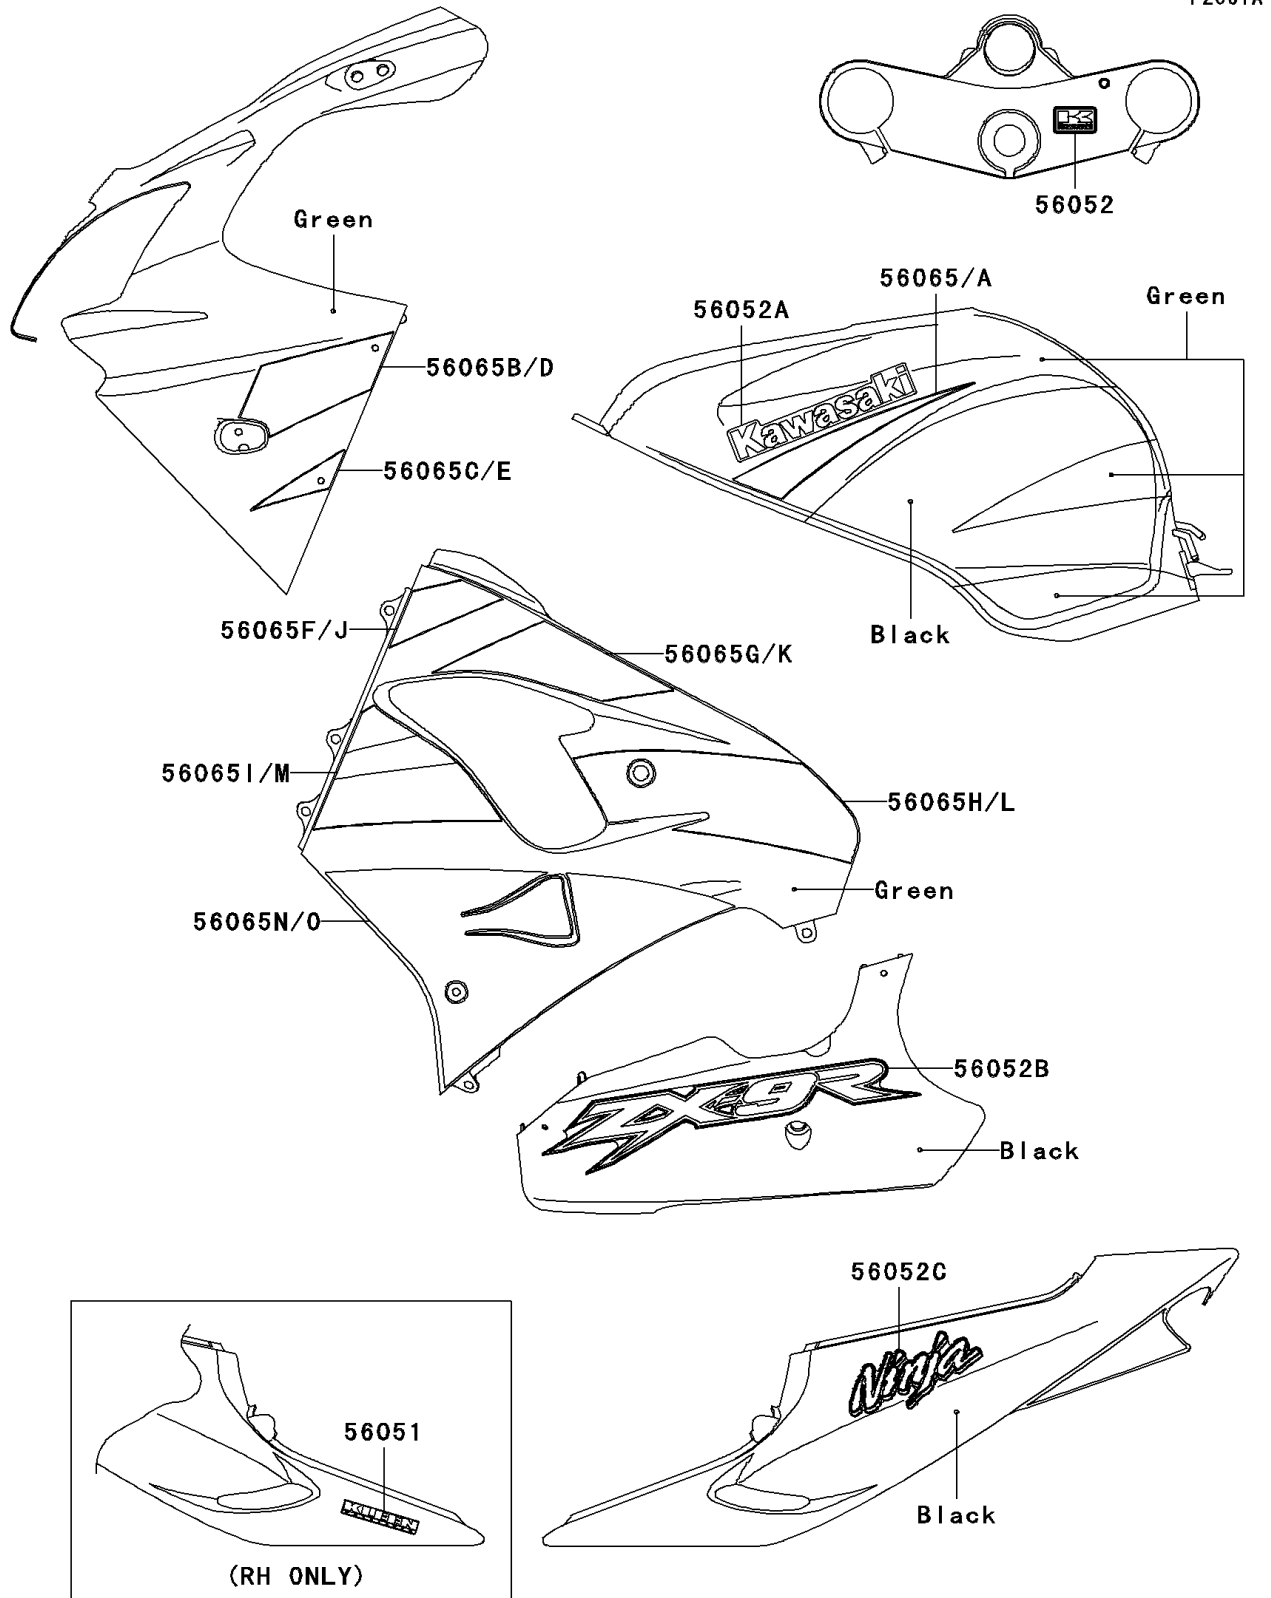

2002 NINJA® ZX™-9R PARTS DIAGRAM

Decals(Green/Black)(ZX900-F1)

2002 NINJA® ZX™-9R PARTS LIST

Decals(Green/Black)(ZX900-F1)

ITEM NAME	PART NUMBER	QUANTITY
MARK,KLEEN (Ref # 56051)	56051-1801	1
MARK,K.KAWASAKI (Ref # 56052)	56052-1202	1
MARK,FUEL TANK,KAWASAKI (Ref # 56052A)	56052-1567	1
MARK,LWR COWLING,ZX-9R (Ref # 56052B)	56052-1569	1
MARK,TAIL COVER,NINJA (Ref # 56052C)	56052-1701	1
PATTERN,FUEL TANK,LH (Ref # 56065)	56065-1344	1
PATTERN,FUEL TANK,RH (Ref # 56065A)	56065-1345	1
PATTERN,UPP COWLING,UPP,LH (Ref # 56065B)	56065-1348	1
PATTERN,UPP COWLING,LWR,LH (Ref # 56065C)	56065-1349	1
PATTERN,UPP COWLING,UPP,RH (Ref # 56065D)	56065-1350	1
PATTERN,UPP COWLING,LWR,RH (Ref # 56065E)	56065-1351	1
PATTERN,SIDE COWLING,UPP,LH (Ref # 56065F)	56065-1352	1
PATTERN,SIDE COWLING,CNT,LH (Ref # 56065G)	56065-1353	1
PATTERN,SIDE COWLING,LWR,LH (Ref # 56065H)	56065-1354	1
PATTERN,SIDE COWLING,FR,LH (Ref # 56065I)	56065-1355	1
PATTERN,SIDE COWLING,UPP,RH (Ref # 56065J)	56065-1356	1
PATTERN,SIDE COWLING,CNT,RH (Ref # 56065K)	56065-1357	1
PATTERN,SIDE COWLING,LWR,RH (Ref # 56065L)	56065-1358	1
PATTERN,SIDE COWLING,FR,RH (Ref # 56065M)	56065-1359	1
PATTERN,SIDE COWLING,LH (Ref # 56065N)	56065-1549	1
PATTERN,SIDE COWLING,RH (Ref # 56065O)	56065-1550	1