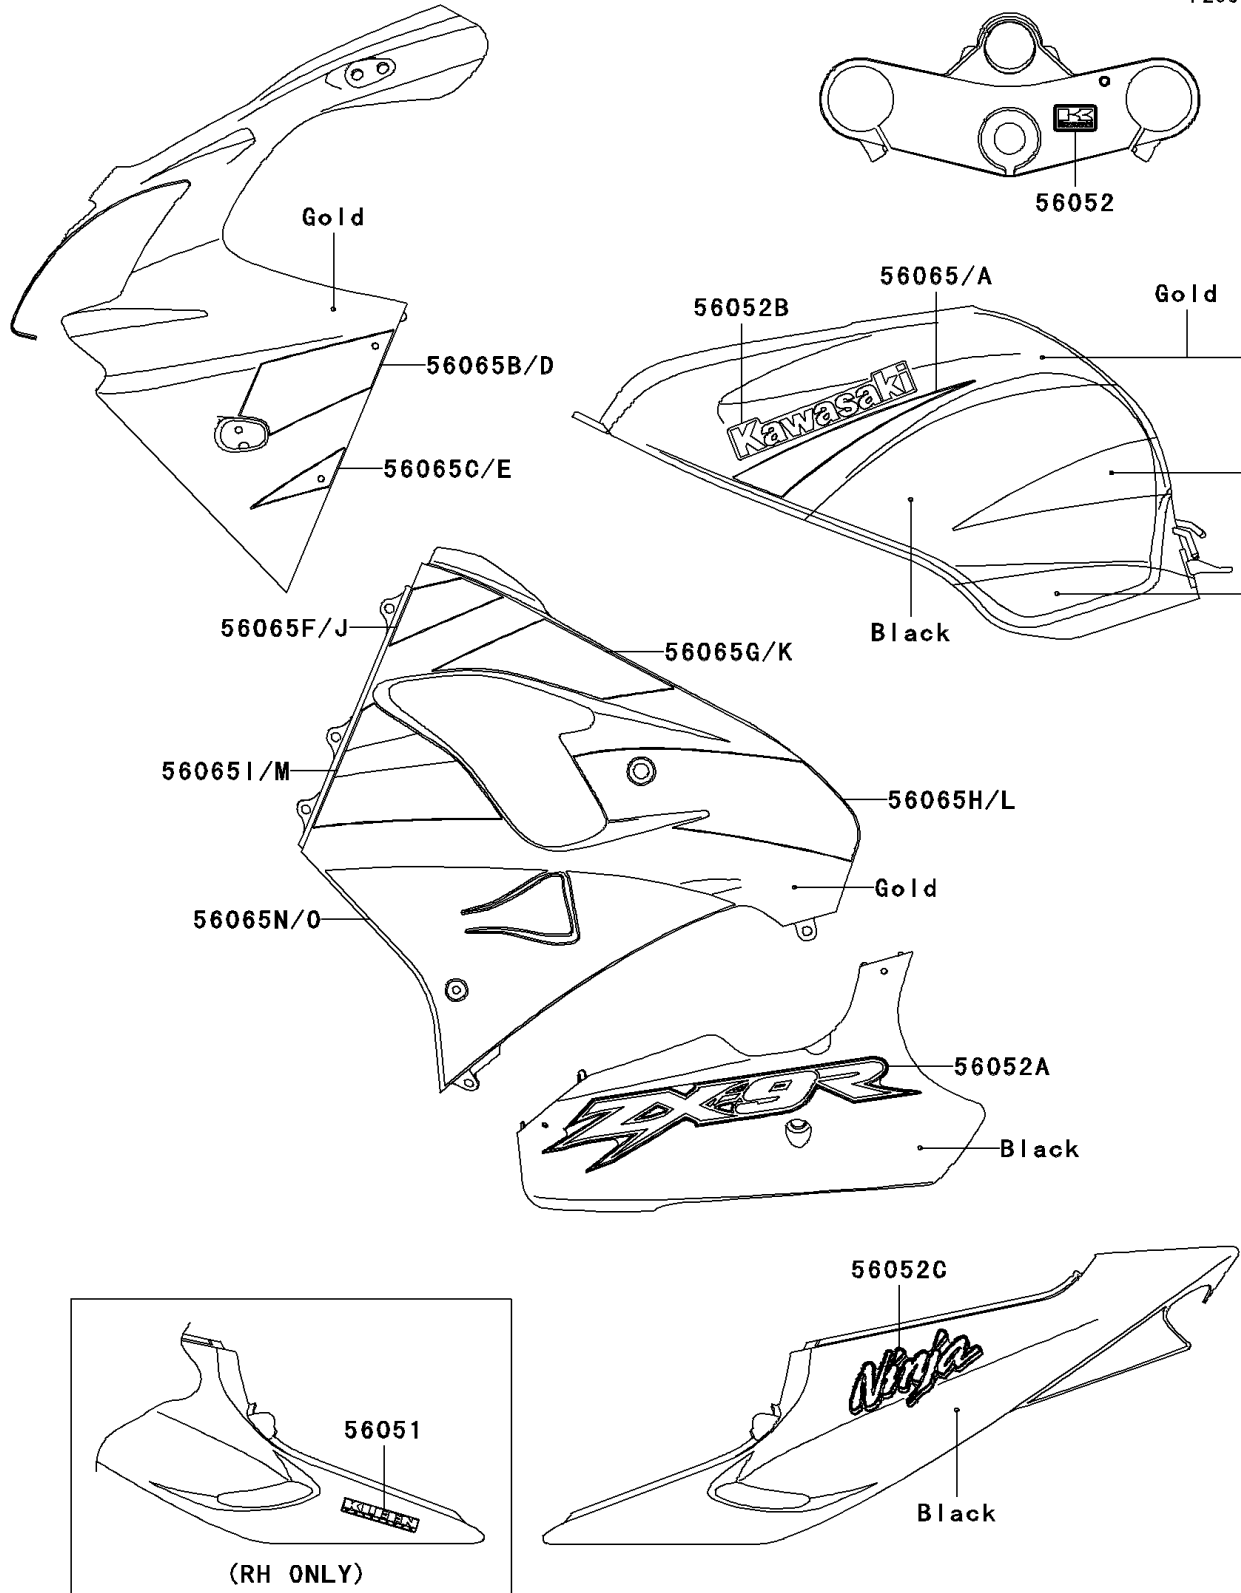

## 2002 NINJA® ZX™-9R PARTS DIAGRAM

Decals(Gold/Black)(ZX900-F1)

F2861

## 2002 NINJA® ZX™-9R PARTS LIST

Decals(Gold/Black)(ZX900-F1)

ITEM NAME	PART NUMBER	QUANTITY
MARK,KLEEN (Ref # 56051)	56051-1801	1
MARK,K.KAWASAKI (Ref # 56052)	56052-1202	1
MARK,LWR COWLING,ZX-9R (Ref # 56052A)	56052-1569	1
MARK,FUEL TANK,KAWASAKI (Ref # 56052B)	56052-1574	1
MARK,TAIL COVER,NINJA (Ref # 56052C)	56052-1701	1
PATTERN,FUEL TANK,LH (Ref # 56065)	56065-1392	1
PATTERN,FUEL TANK,RH (Ref # 56065A)	56065-1393	1
PATTERN,UPP COWLING,UPP,LH (Ref # 56065B)	56065-1396	1
PATTERN,UPP COWLING,LWR,LH (Ref # 56065C)	56065-1397	1
PATTERN,UPP COWLING,UPP,RH (Ref # 56065D)	56065-1398	1
PATTERN,UPP COWLING,LWR,RH (Ref # 56065E)	56065-1399	1
PATTERN,SIDE COWLING,UPP,LH (Ref # 56065F)	56065-1400	1
PATTERN,SIDE COWLING,CNT,LH (Ref # 56065G)	56065-1401	1
PATTERN,SIDE COWLING,LWR,LH (Ref # 56065H)	56065-1402	1
PATTERN,SIDE COWLING,FR,LH (Ref # 56065I)	56065-1403	1
PATTERN,SIDE COWLING,UPP,RH (Ref # 56065J)	56065-1404	1
PATTERN,SIDE COWLING,CNT,RH (Ref # 56065K)	56065-1405	1
PATTERN,SIDE COWLING,LWR,RH (Ref # 56065L)	56065-1406	1
PATTERN,SIDE COWLING,FR,RH (Ref # 56065M)	56065-1407	1
PATTERN,SIDE COWLING,LH (Ref # 56065N)	56065-1549	1
PATTERN,SIDE COWLING,RH (Ref # 56065O)	56065-1550	1