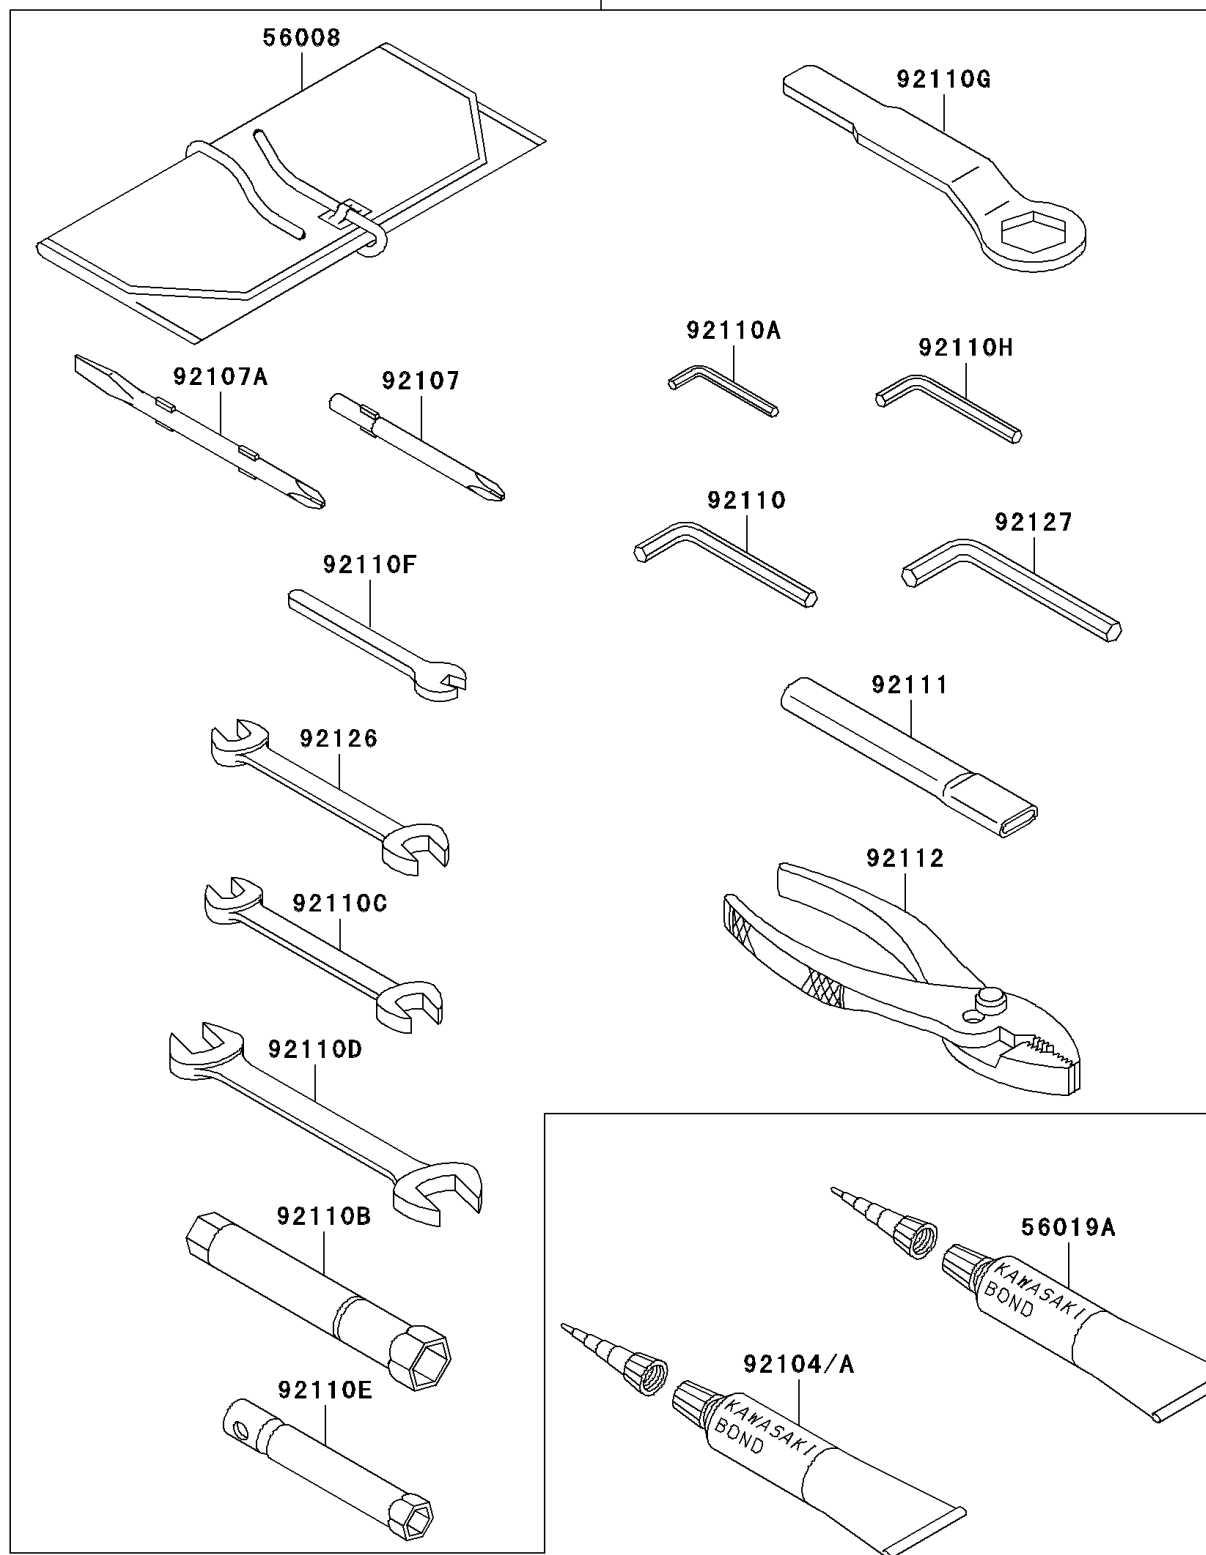

2002 NINJA® ZX™-9R PARTS DIAGRAM

Owner's Tools

56007

F2810

2002 NINJA® ZX™-9R PARTS LIST

Owner's Tools

ITEM NAME	PART NUMBER	QUANTITY
TOOL-KIT (Ref # 56007)	56007-1469	1
BAG,TOOL (Ref # 56008)	56008-1077	1
THREE BOND TB1211,HT/RS,WHITE (Ref # 56019A)	56019-120	1
GASKET-LIQUID,TUBE,100G,BLACK (Ref # 92104)	92104-1003	1
GASKET-LIQUID,BLACK TB1215B (Ref # 92104A)	92104-1062	1
TOOL-DRIVER,#3PHILLIPS (Ref # 92107)	92107-005	1
TOOL-DRIVER,#2PHILLIPS&SLOT (Ref # 92107A)	92107-1051	1
TOOL-WRENCH,ALLEN,5MM (Ref # 92110)	92110-1015	1
TOOL-WRENCH,ALLEN,3MM (Ref # 92110A)	92110-1140	1
TOOL-WRENCH,BOX,16MM (Ref # 92110B)	92110-1146	1
TOOL-WRENCH,OPEN END,10X12 (Ref # 92110C)	92110-1152	1
TOOL-WRENCH,OPEN END,14X17 (Ref # 92110D)	92110-1153	1
TOOL-WRENCH,BOX,10MM (Ref # 92110E)	92110-1156	1
TOOL-WRENCH,OPEN END,6MM (Ref # 92110F)	92110-1157	1
TOOL-WRENCH,BOX END,32MM (Ref # 92110G)	92110-1161	1
TOOL-WRENCH,ALLEN,4MM (Ref # 92110H)	92110-3703	1
TOOL-BAR,BOX END WRENCH (Ref # 92111)	92111-1051	1
TOOL-PLIERS (Ref # 92112)	92112-1001	1
TOOL-WRENCH,OPEN END,8X10 (Ref # 92126)	92126-004	1
TOOL-WRENCH,ALLEN,6MM (Ref # 92127)	92127-003	1