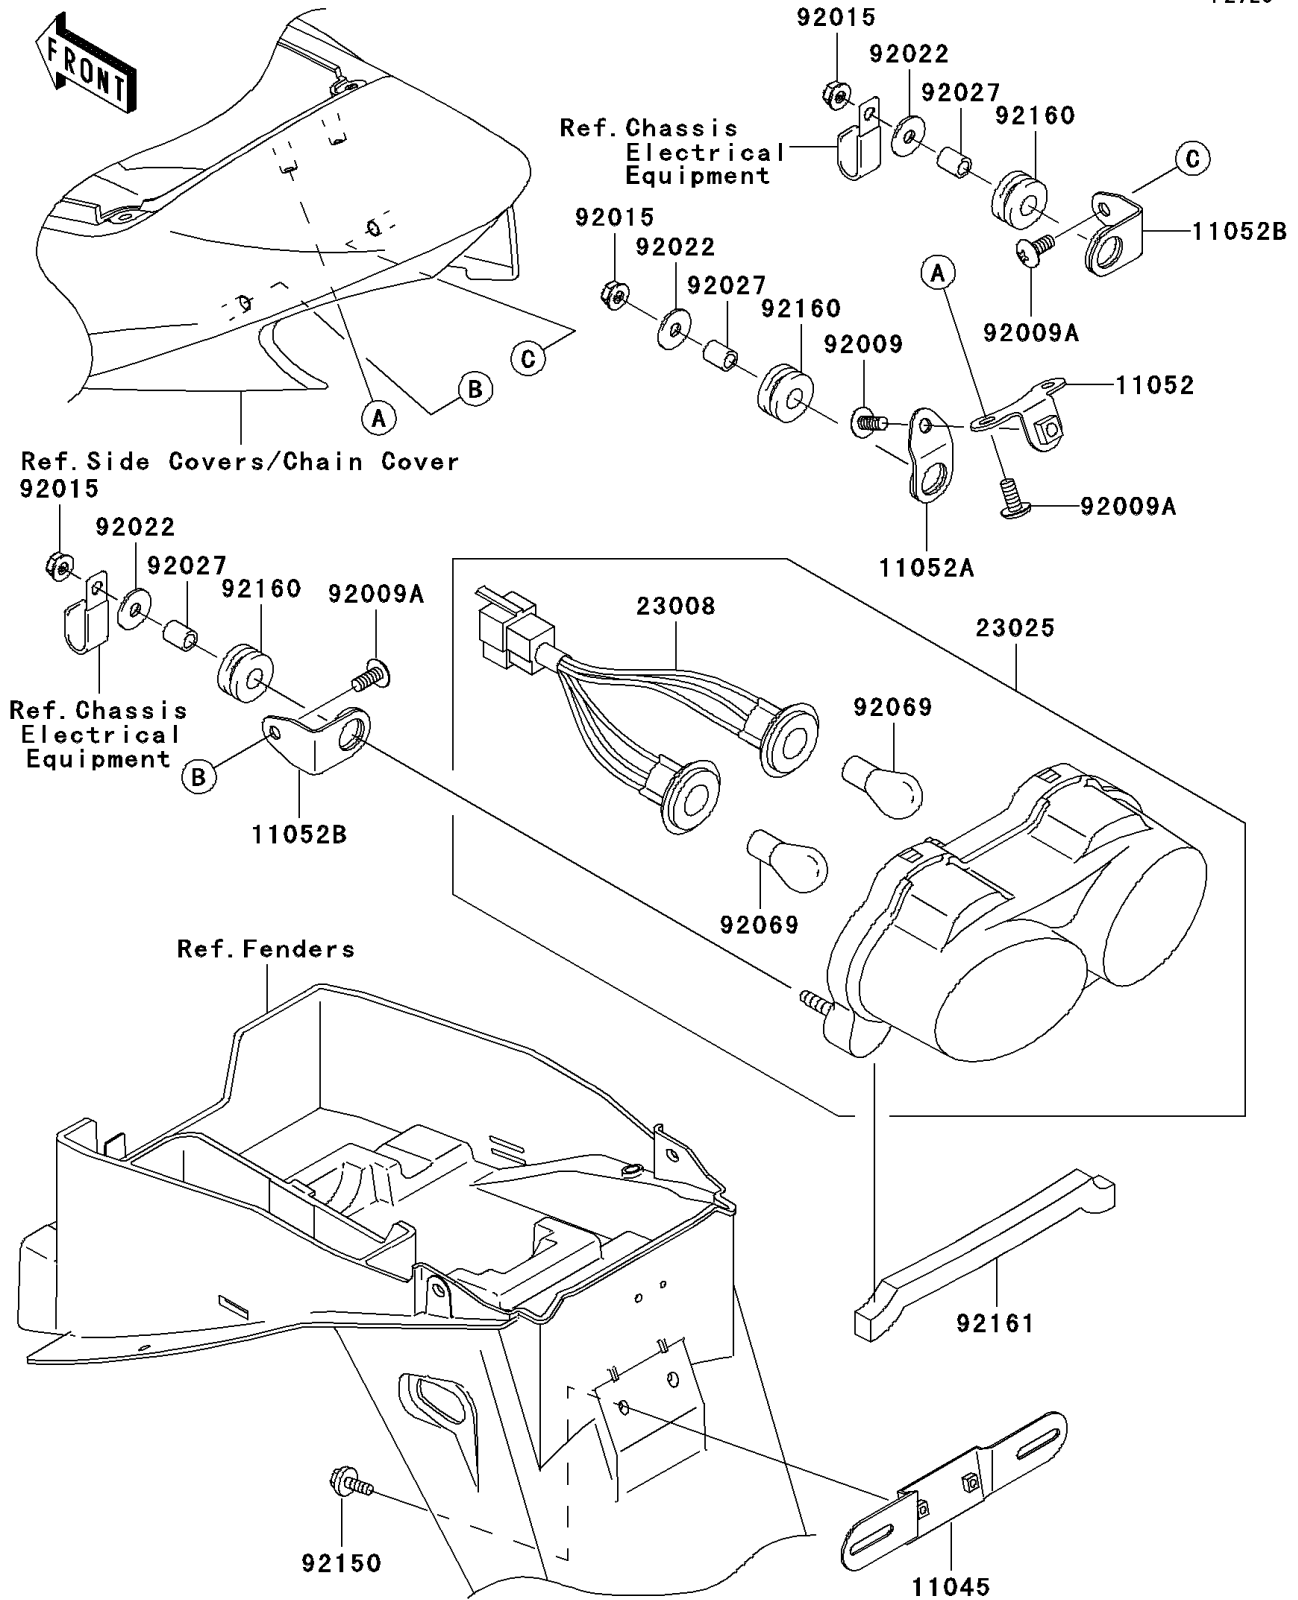

## 2002 NINJA® ZX™-9R PARTS DIAGRAM

Taillight(s)

F2720

## 2002 NINJA® ZX™-9R PARTS LIST

Taillight(s)

ITEM NAME	PART NUMBER	QUANTITY
BRACKET,LICENSE (Ref # 11045)	11045-1387	1
BRACKET,TAIL COVER,UPP (Ref # 11052)	11052-1577	1
BRACKET,TAIL LAMP,UPP (Ref # 11052A)	11052-1578	1
BRACKET,TAIL LAMP,LWR (Ref # 11052B)	11052-1630	1
SOCKET-ASSY,TAIL LAMP (Ref # 23008)	23008-1364	1
LAMP-TAIL (Ref # 23025)	23025-1301	1
SCREW,6X14 (Ref # 92009)	92009-1611	1
SCREW,6X8,BLACK (Ref # 92009A)	92009-1677	1
NUT,FLANGED,6MM (Ref # 92015)	92015-1367	1
WASHER,6.5X20X1.6 (Ref # 92022)	92022-1557	1
COLLAR,6.8X10X12 (Ref # 92027)	92027-162	1
BULB,12V 21/5W (Ref # 92069)	92069-063	1
BOLT,6X16 (Ref # 92150)	92150-1909	1
DAMPER (Ref # 92160)	92160-1162	1
DAMPER,TAIL LAMP (Ref # 92161)	92161-1287	1