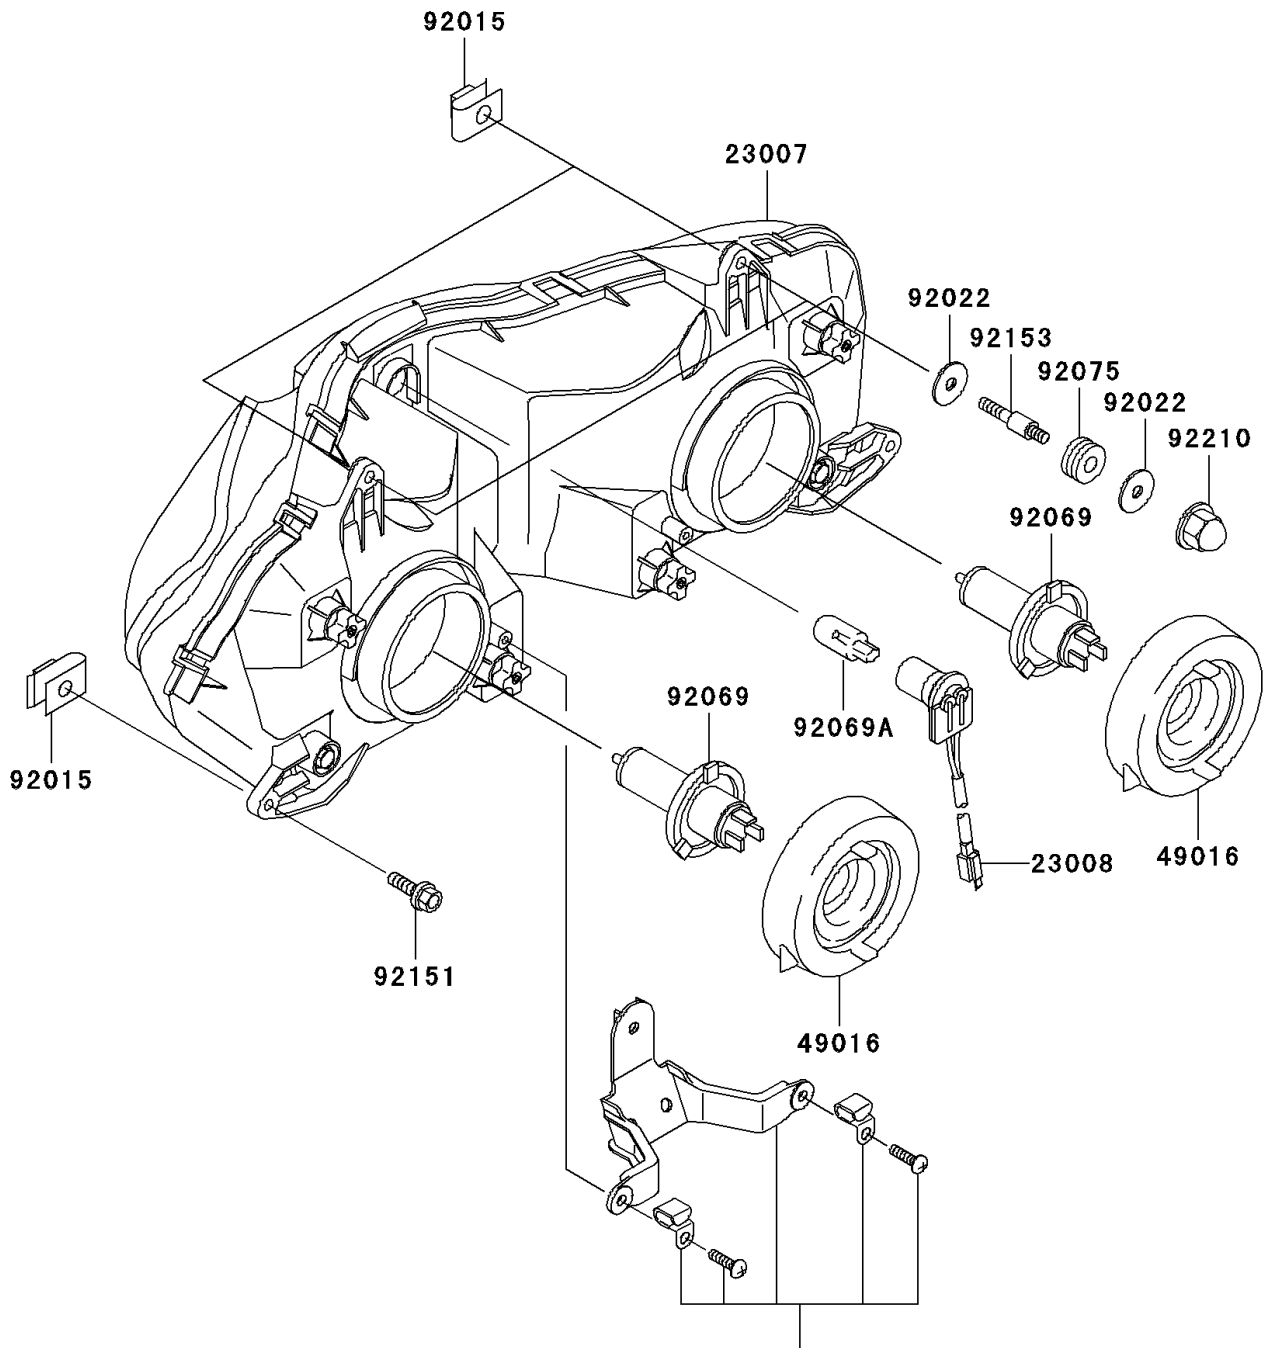

2002 NINJA® ZX™-9R PARTS DIAGRAM

Headlight(s)

F2710

Ref. Chassis Electrical Equipment

2002 NINJA® ZX™-9R PARTS LIST

Headlight(s)

ITEM NAME	PART NUMBER	QUANTITY
LENS-COMP,HEAD LAMP (Ref # 23007)	23007-1378	1
SOCKET-ASSY,HEAD LAMP (Ref # 23008)	23008-1619	1
COVER-SEAL,HEAD LAMP (Ref # 49016)	49016-1193	1
NUT,6MM (Ref # 92015)	92015-1094	1
WASHER,7X24X1.6 (Ref # 92022)	92022-1160	1
BULB,12V 60/55W,H4 (Ref # 92069)	92069-1002	1
BULB,12V 5W (Ref # 92069A)	92069-1016	1
DAMPER (Ref # 92075)	92075-1690	1
BOLT,6X25 (Ref # 92151)	92151-1241	1
BOLT (Ref # 92153)	92153-1158	1
NUT,CAP,6MM (Ref # 92210)	92210-0003	1