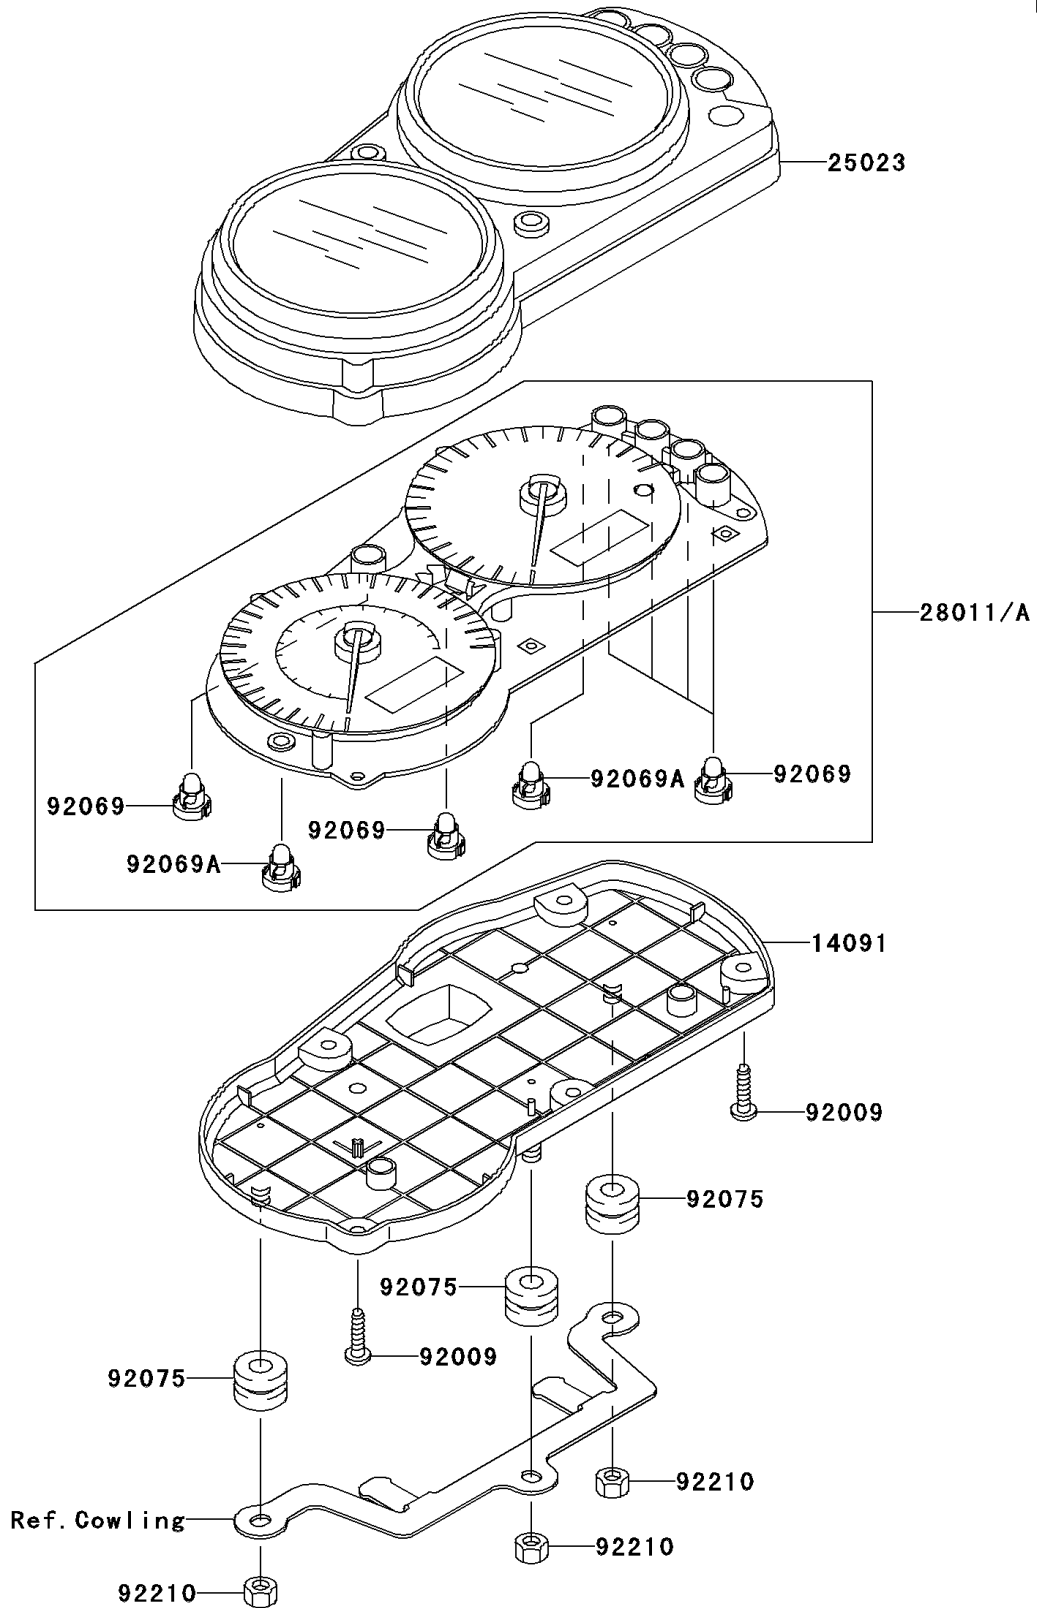

2002 NINJA® ZX™-9R PARTS DIAGRAM

Meter(s)

F2530

2002 NINJA® ZX™-9R PARTS LIST

Meter(s)

ITEM NAME	PART NUMBER	QUANTITY
COVER,METER HOUSING (Ref # 14091)	14091-1160	1
COVER-METER CASE,UPP (Ref # 25023)	25023-1253	1
SCREW,4X16,BLACK (Ref # 92009)	92009-1158	1
BULB,T3.4,12V1.1W (Ref # 92069)	92069-1110	1
BULB,T3,12V0.7W (Ref # 92069A)	92069-1113	1
DAMPER,METER BRACKET (Ref # 92075)	92075-1435	1
NUT,5MM (Ref # 92210)	92210-1124	1
METER,SPEED&TACHO,MPH (Ref # 28011)	28011-1219	1
METER,SPEED&TACHO,KPH (Ref # 28011A)	28011-1220	1