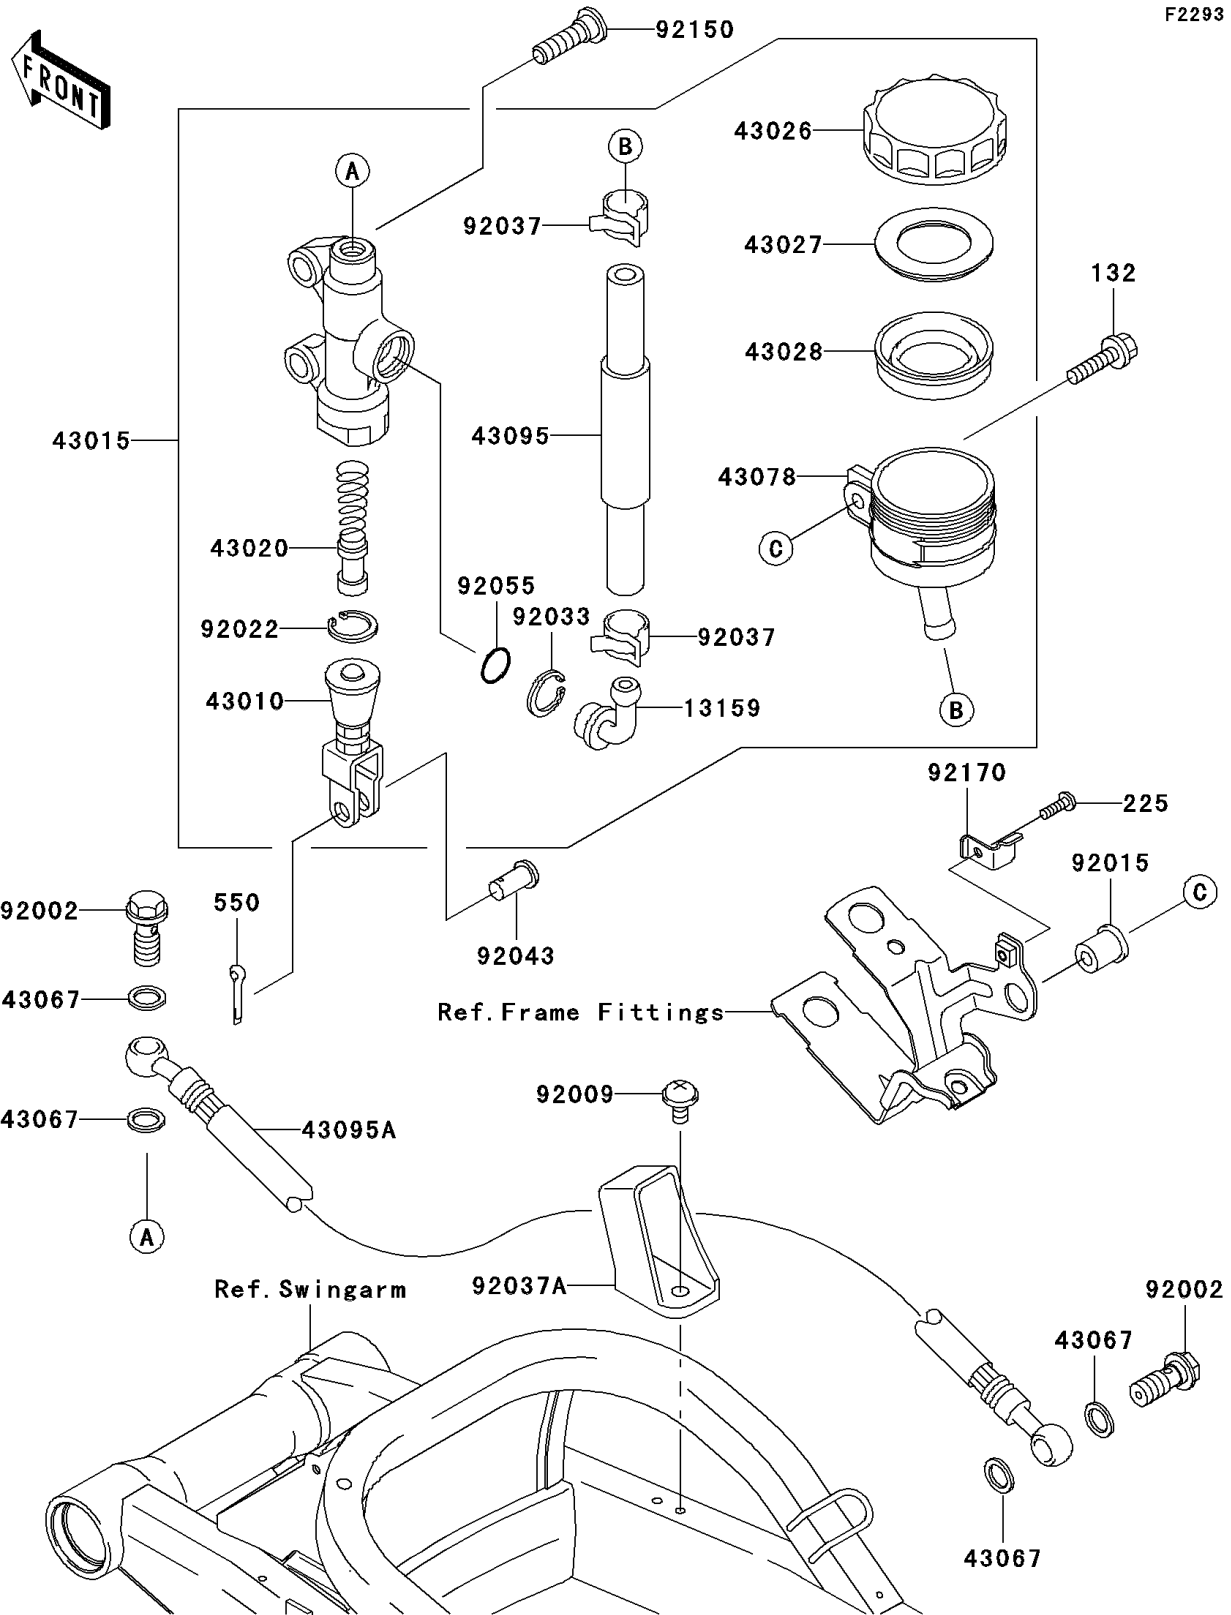

2002 NINJA® ZX™-9R PARTS DIAGRAM

Rear Master Cylinder

F2293

2002 NINJA® ZX™-9R PARTS LIST

Rear Master Cylinder

ITEM NAME	PART NUMBER	QUANTITY
BOLT-FLANGED-SMALL (Ref # 132)	132J0625	1
SCREW-PAN-WSP-CROS (Ref # 225)	225C0412	1
PIN-COTTER,2.0X15 (Ref # 550)	550D2015	1
CONNECTOR,RR MASTER CYLINDER (Ref # 13159)	13159-1052	1
ROD-ASSY-BRAKE (Ref # 43010)	43010-1062	1
CYLINDER-ASSY-MASTER,RR (Ref # 43015)	43015-1610	1
PISTON-COMP-BRAKE (Ref # 43020)	43020-1094	1
CAP-BRAKE (Ref # 43026)	43026-1051	1
PLATE-DIAPHRAGM (Ref # 43027)	43027-1051	1
DIAPHRAGM,MASTER CYLINDER (Ref # 43028)	43028-1057	1
WASHER,10.5X15X1.5 (Ref # 43067)	43067-001	1
RESERVOIR,RR MASTER CYLINDER (Ref # 43078)	43078-1082	1
HOSE-BRAKE,RR MASTER CYLINDER (Ref # 43095)	43095-1115	1
HOSE-BRAKE,RR (Ref # 43095A)	43095-1272	1
BOLT,OIL,L=23 (Ref # 92002)	92002-1888	1
SCREW,6X10 (Ref # 92009)	92009-1661	1
NUT (Ref # 92015)	92015-1700	1
WASHER,CIRCRIP (Ref # 92022)	92022-1601	1
RING-SNAP,20.5MM (Ref # 92033)	92033-1186	1
CLAMP,BRAKE HOSE (Ref # 92037)	92037-1547	1
CLAMP,HOSE (Ref # 92037A)	92037-1896	1
PIN,8MM (Ref # 92043)	92043-1303	1
RING-O,MASTER CYLINDER (Ref # 92055)	92055-1251	1
BOLT,SOCKET,8X30 (Ref # 92150)	92150-1843	1
CLAMP,RESERVE TANK CAP (Ref # 92170)	92170-1879	1