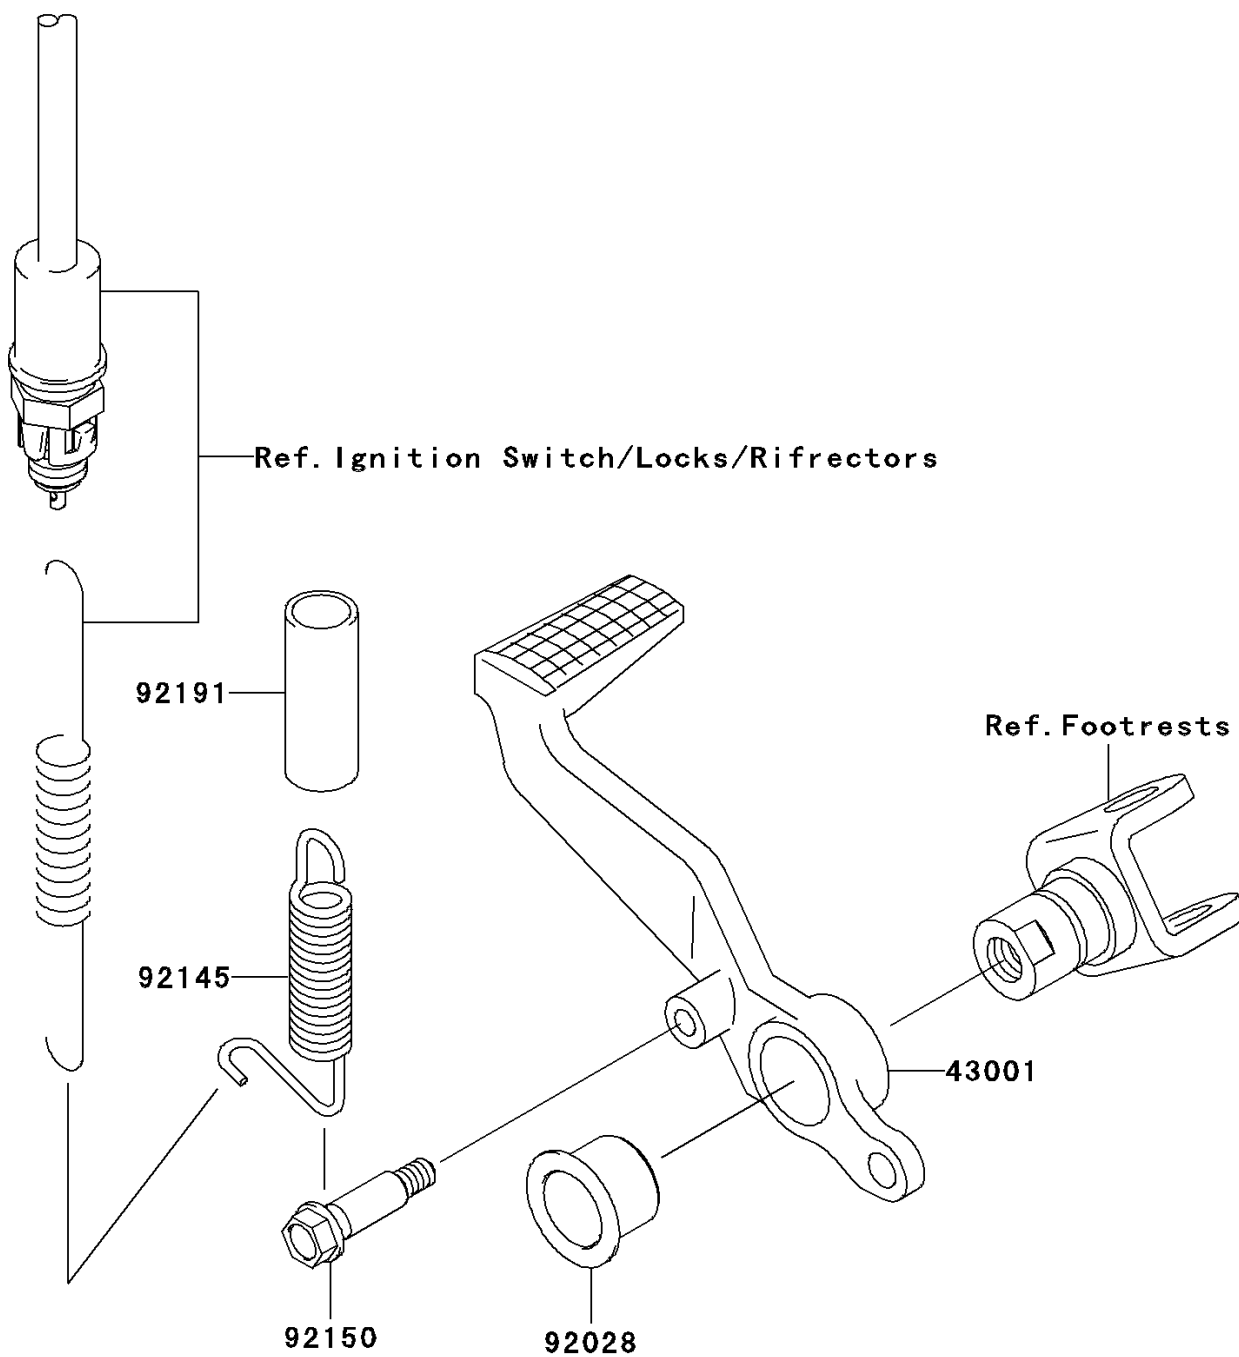

2002 NINJA® ZX™-9R PARTS DIAGRAM

Brake Pedal/Torque Link

F2260

2002 NINJA® ZX™-9R PARTS LIST

Brake Pedal/Torque Link

ITEM NAME	PART NUMBER	QUANTITY
LEVER-BRAKE,PEDAL (Ref # 43001)	43001-1393	1
BUSHING (Ref # 92028)	92028-1576	1
SPRING,BRAKE PEDAL RETURN (Ref # 92145)	92145-1090	1
BOLT (Ref # 92150)	92150-1439	1
TUBE,12X15X40 (Ref # 92191)	92191-1739	1