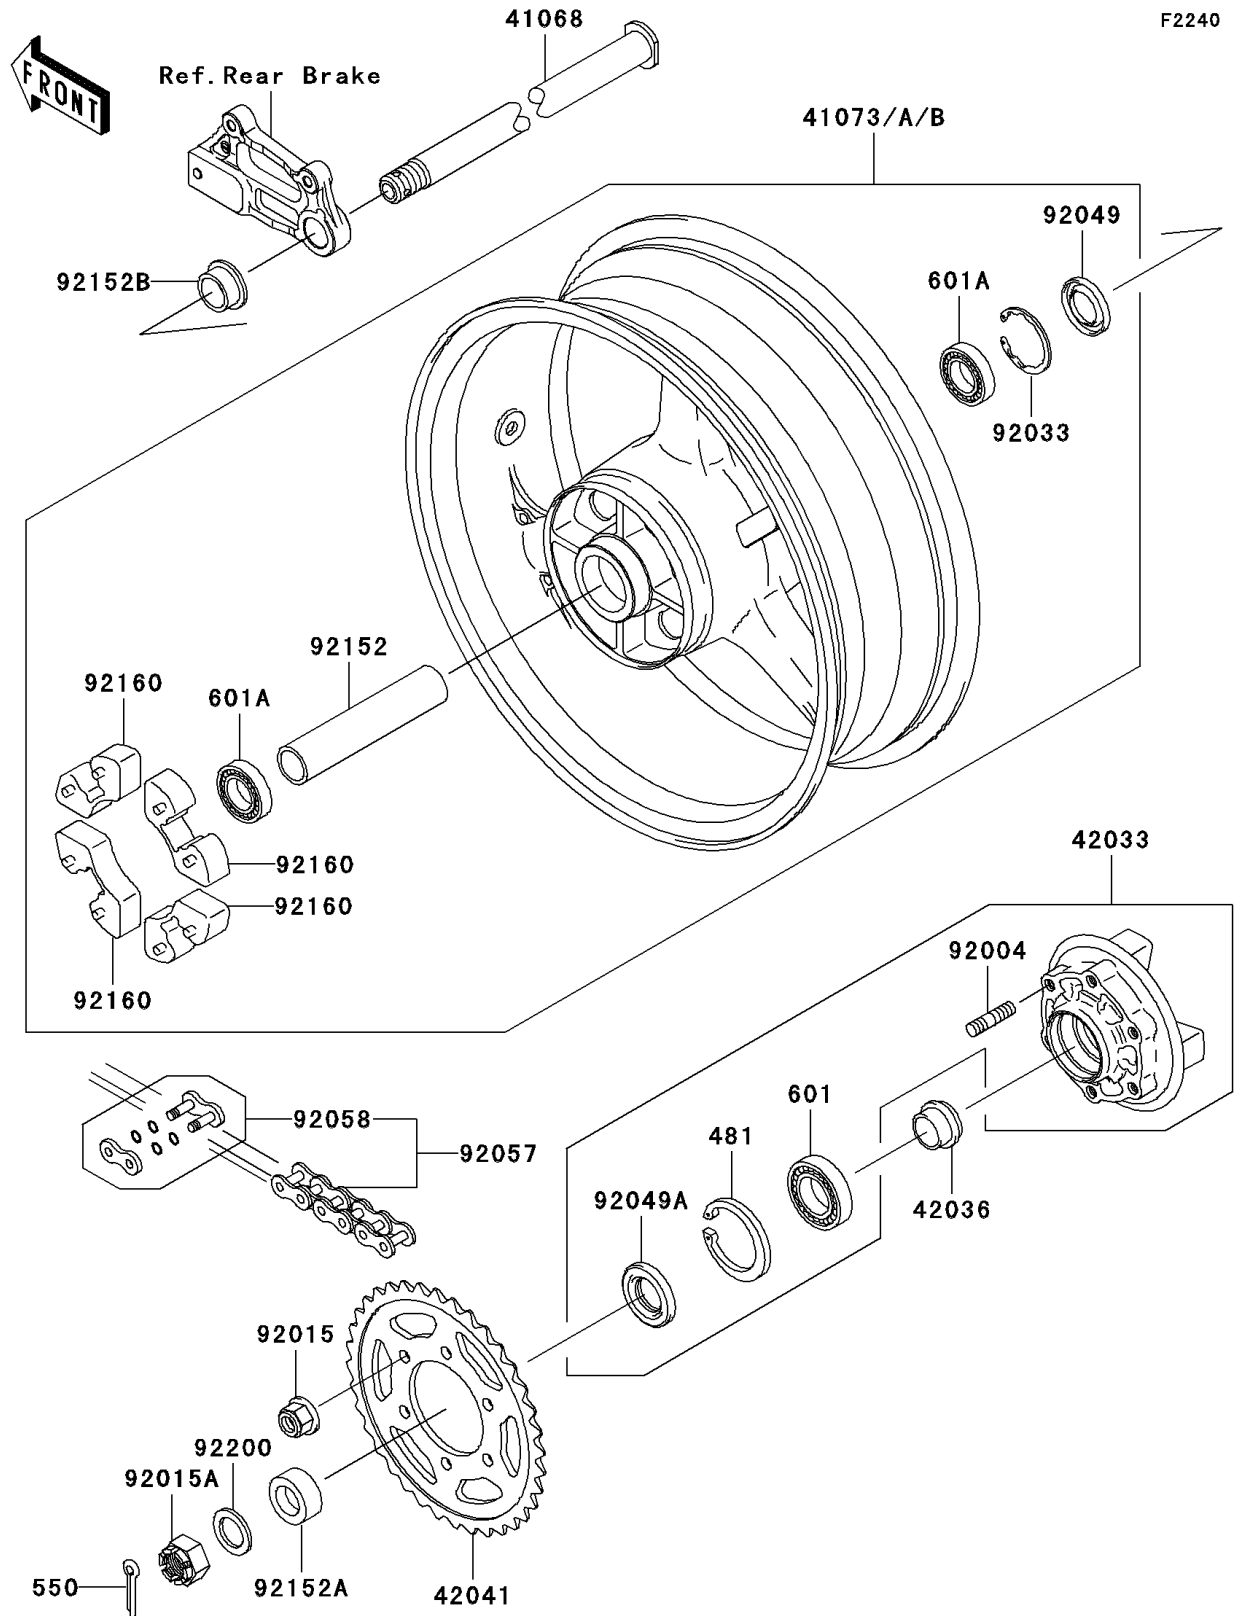

2002 NINJA® ZX™-9R PARTS DIAGRAM

Rear Wheel/Chain

2002 NINJA® ZX™-9R PARTS LIST

Rear Wheel/Chain

ITEM NAME	PART NUMBER	QUANTITY
CIRCLIP (Ref # 481)	481J5500	1
PIN-COTTER,4.0X40 (Ref # 550)	550D4040	1
BEARING-BALL,#6006G (Ref # 601)	601B6006G	1
BEARING-BALL (Ref # 601A)	601B6205UU	1
AXLE,RR (Ref # 41068)	41068-1420	1
WHEEL-ASSY,RR,L.GREEN (Ref # 41073)	41073-1653-CJ	1
WHEEL-ASSY,RR,C.GRAY (Ref # 41073A)	41073-1653-DH	1
COUPLING-ASSY,RR HUB (Ref # 42033)	42033-1213	1
SLEEVE,RR HUB,L=22 (Ref # 42036)	42036-1279	1
SPROCKET-HUB,41T (Ref # 42041)	42041-1547	1
STUD,10X19 (Ref # 92004)	92004-1275	1
NUT,FLANGED,10MM (Ref # 92015)	92015-1335	1
NUT,CASTLE,24MM (Ref # 92015A)	92015-1844	1
RING-SNAP,52MM (Ref # 92033)	92033-1043	1
SEAL-OIL,RR HUB,L=159 (Ref # 92049)	92049-1375	1
SEAL-OIL,PJN 40 55 8 (Ref # 92049A)	92049-1376	1
CHAIN,DRIVE,EK525UVXL2X110L (Ref # 92057)	92057-1512	1
JOINT-CHAIN,DRIVE (Ref # 92058)	92058-1089	1
COLLAR,RR HUB,L=159 (Ref # 92152)	92152-1208	1
COLLAR,RR AXLE,LH,L=17 (Ref # 92152A)	92152-1245	1
COLLAR,RR AXLE,RH,L=16 (Ref # 92152B)	92152-1246	1
DAMPER,SHOCK,RR HUB (Ref # 92160)	92160-1485	1
WASHER,25.5X38X3.2 (Ref # 92200)	92200-1479	1
WHEEL-ASSY,RR,BLUE (Ref # 41073B)	41073-1653-5G	1