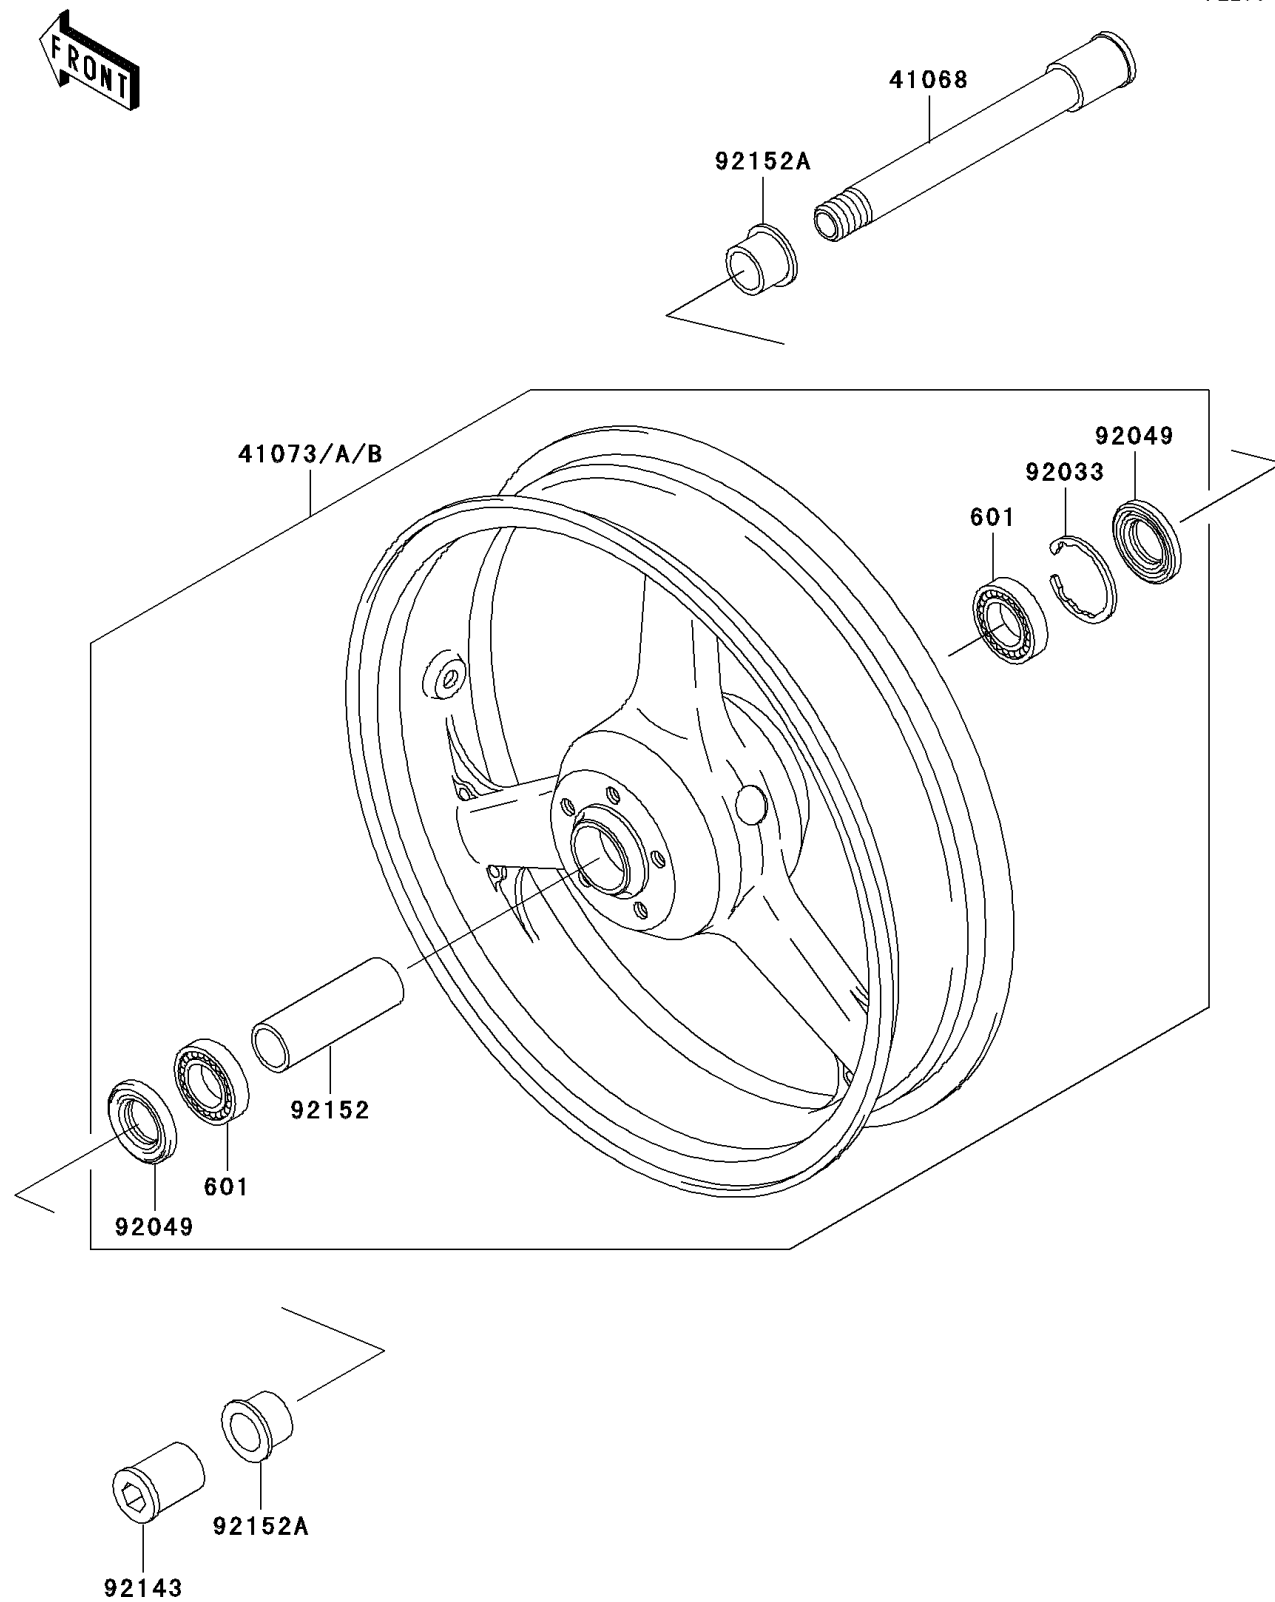

2002 NINJA® ZX™-9R PARTS DIAGRAM

Front Wheel

F2230

2002 NINJA® ZX™-9R PARTS LIST

Front Wheel

ITEM NAME	PART NUMBER	QUANTITY
BEARING-BALL,#6005UU (Ref # 601)	601B6005UU	1
AXLE,FR (Ref # 41068)	41068-1426	1
WHEEL-ASSY,FR,L.GREEN (Ref # 41073)	41073-1633-CJ	1
WHEEL-ASSY,FR,C.GRAY (Ref # 41073A)	41073-1633-DH	1
RING-SNAP,47MM (Ref # 92033)	92033-1042	1
SEAL-OIL,BJN 32 47 5 (Ref # 92049)	92049-1377	1
COLLAR,FR AXLE,LH,L=44.5 (Ref # 92143)	92143-1478	1
COLLAR,FR HUB,L=98 (Ref # 92152)	92152-1079	1
COLLAR,FR AXLE,L=21.5 (Ref # 92152A)	92152-1251	1
WHEEL-ASSY,FR,BLUE (Ref # 41073B)	41073-1633-5G	1