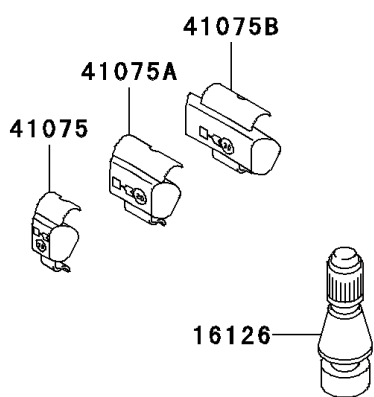

2002 NINJA® ZX™-9R PARTS DIAGRAM

Tires

F2210

2002 NINJA® ZX™-9R PARTS LIST

Tires

ITEM NAME	PART NUMBER	QUANTITY
VALVE,TIRE (Ref # 16126)	16126-1140	1
TIRE,FR,120/70ZR17(58W),BT012F (Ref # 41009)	41009-1400	1
TIRE,RR,190/50ZR17(73W),BT012R (Ref # 41009A)	41009-1401	1
BALANCER-WHEEL,10G,SILVER (Ref # 41075)	41075-1014	1
BALANCER-WHEEL,20G,SILVER (Ref # 41075A)	41075-1015	1
BALANCER-WHEEL,30G,SILVER (Ref # 41075B)	41075-1016	1