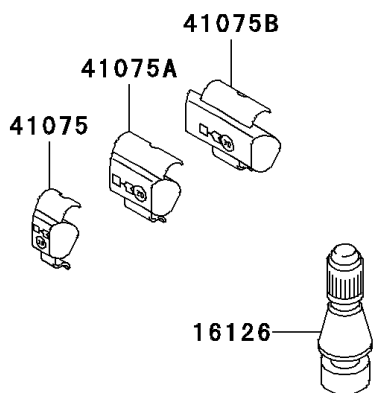

2002 NINJA® ZX™-9R PARTS DIAGRAM

Tires

F2210

2002 NINJA® ZX™-9R PARTS LIST

Tires

ITEM NAME	PART NUMBER	QUANTITY
VALVE,TIRE (Ref # 16126)	16126-1140	1
TIRE,FR,120/70ZR17(58W),BT012F (Ref # 41009)	41009-1400	1
TIRE,RR,190/50ZR17(73W),BT012R (Ref # 41009A)	41009-1401	1
BALANCER-WHEEL,10G,SILVER (Ref # 41075)	41075-1014	1
BALANCER-WHEEL,20G,SILVER (Ref # 41075A)	41075-1015	1
BALANCER-WHEEL,30G,SILVER (Ref # 41075B)	41075-1016	1