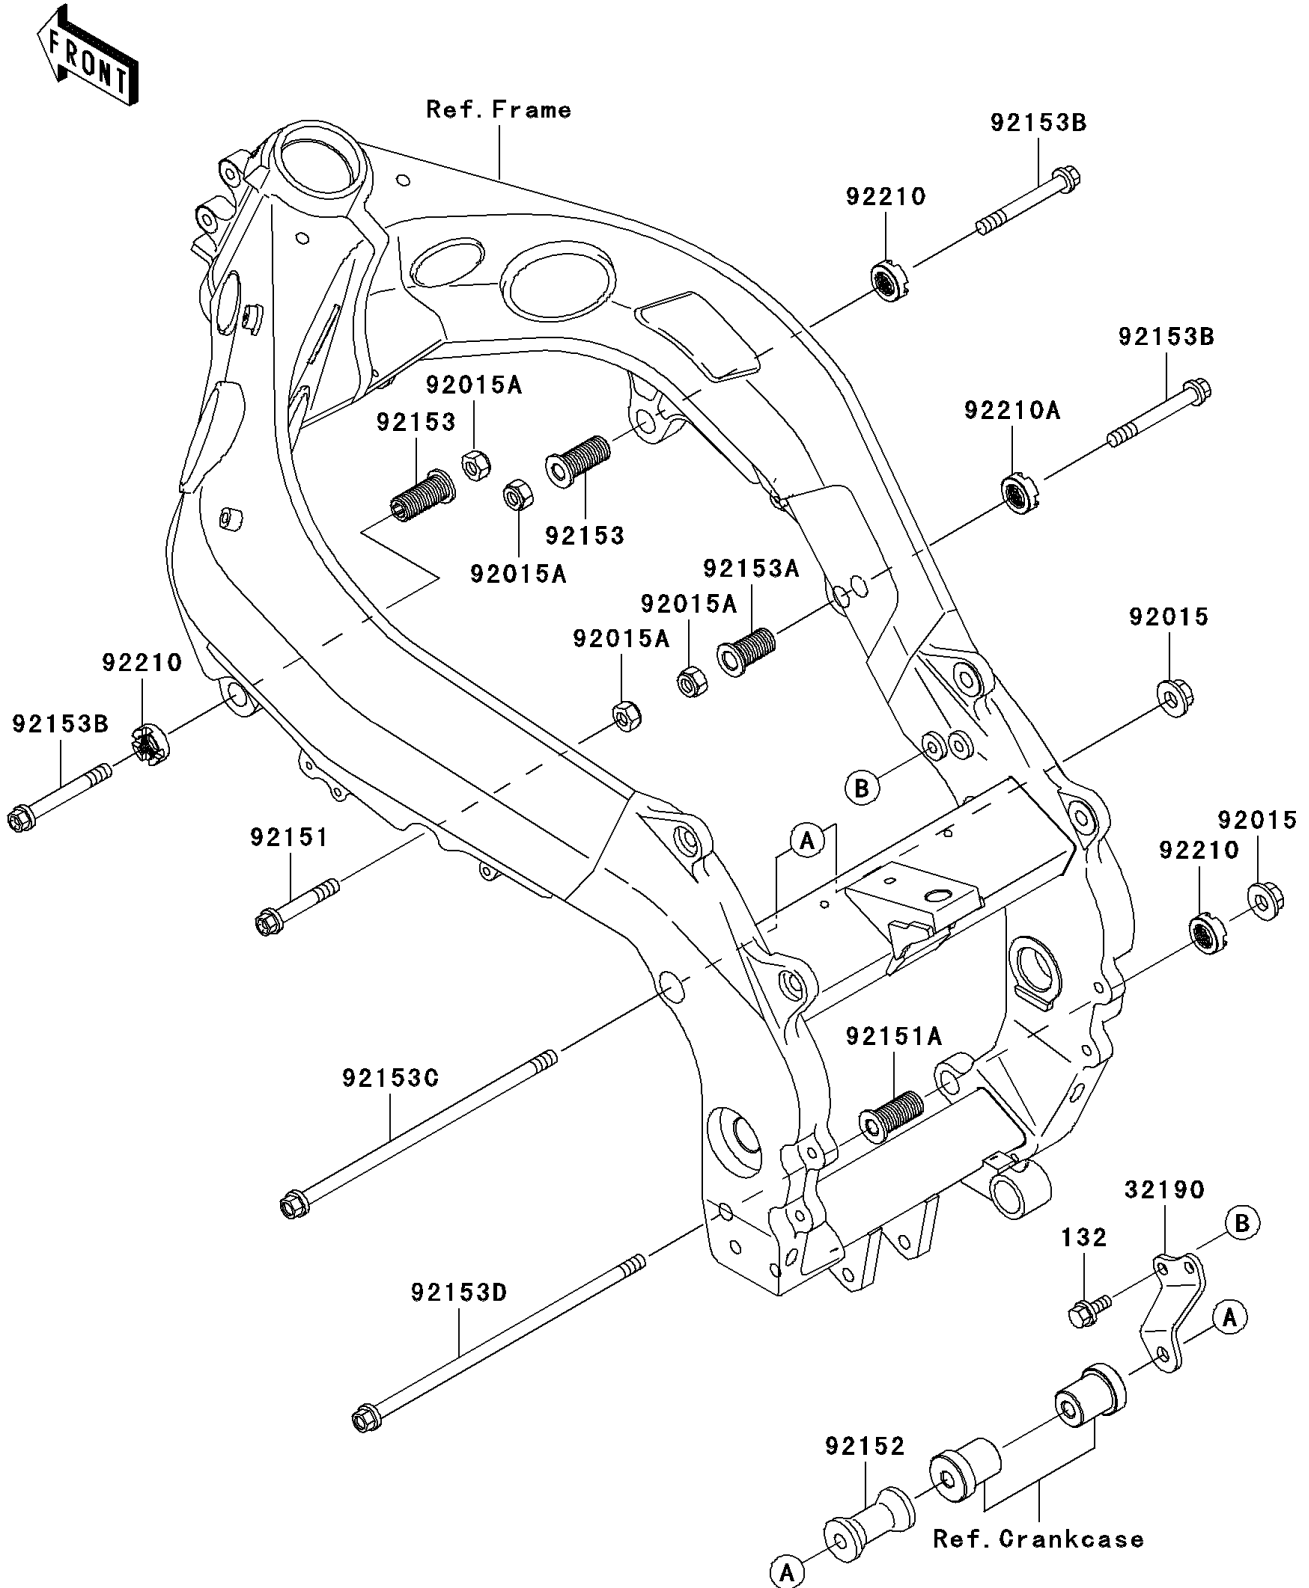

2002 NINJA® ZX™-9R PARTS DIAGRAM

Engine Mount

F2122

2002 NINJA® ZX™-9R PARTS LIST

Engine Mount

ITEM NAME	PART NUMBER	QUANTITY
BOLT-FLANGED-SMALL (Ref # 132)	132J0820	1
BRACKET-ENGINE,RR,UPP,RH (Ref # 32190)	32190-1105	1
NUT,FLANGED,10MM (Ref # 92015)	92015-1180	1
NUT,LOCK,10MM,BLACK (Ref # 92015A)	92015-1189	1
BOLT,FLANGED,10X57 (Ref # 92151)	92151-1607	1
BOLT,ENGINE MOUNT,18MM (Ref # 92151A)	92151-1609	1
COLLAR,ENGINE MOUNT,RR,UPP,LH (Ref # 92152)	92152-1099	1
BOLT,ENGINE MOUNT,18MM (Ref # 92153)	92153-1098	1
BOLT,ENGINE MOUNT,20MM (Ref # 92153A)	92153-1160	1
BOLT,FLANGED,10X80 (Ref # 92153B)	92153-1162	1
BOLT,FLANGED,10X252 (Ref # 92153C)	92153-1182	1
BOLT,FLANGED,10X267 (Ref # 92153D)	92153-1183	1
NUT,18MM (Ref # 92210)	92210-1203	1
NUT,20MM (Ref # 92210A)	92210-1365	1