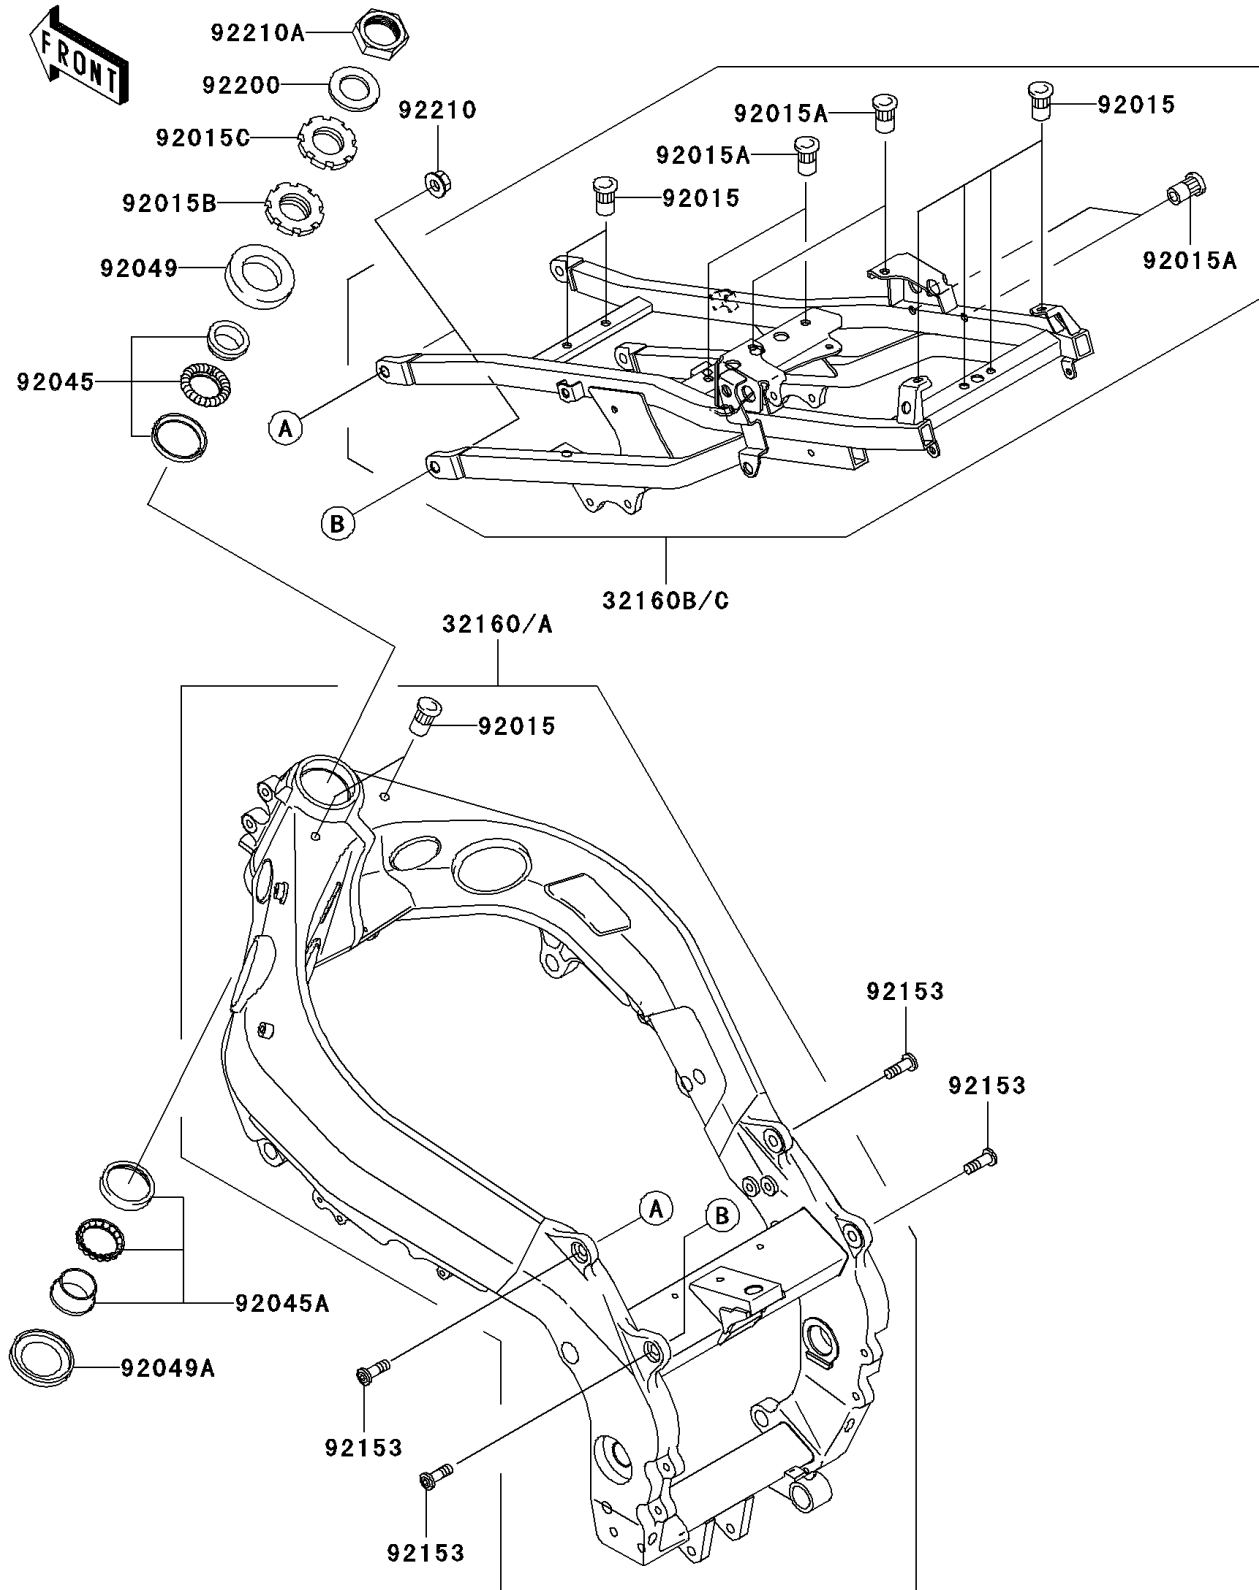

2002 NINJA® ZX™-9R PARTS DIAGRAM

Frame

F2120

2002 NINJA® ZX™-9R PARTS LIST

Frame

ITEM NAME	PART NUMBER	QUANTITY
FRAME-COMP,AL,FR,SILVER (Ref # 32160)	32160-1767-TX	1
FRAME-COMP,AL,RR,SILVER (Ref # 32160B)	32160-1769-TX	1
NUT,POP,6MM,L=15 (Ref # 92015)	92015-1791	1
NUT,POP,6MM,L=16.5 (Ref # 92015A)	92015-1792	1
NUT,25MM (Ref # 92015B)	92015-1803	1
NUT,25MM (Ref # 92015C)	92015-1810	1
BEARING-BALL,SAC2547-2 (Ref # 92045)	92045-1382	1
BEARING-BALL,SF07A17PX1V1 (Ref # 92045A)	92045-1384	1
SEAL-OIL,XMH33 70 6.4J-A (Ref # 92049)	92049-1313	1
SEAL-OIL,XMHE 43 55 4J (Ref # 92049A)	92049-1383	1
BOLT,SOCKET,10X35 (Ref # 92153)	92153-1164	1
WASHER,22.5X36X3.2 (Ref # 92200)	92200-1126	1
NUT,LOCK,FLANGED,10MM (Ref # 92210)	92210-1080	1
NUT,22MM (Ref # 92210A)	92210-1202	1