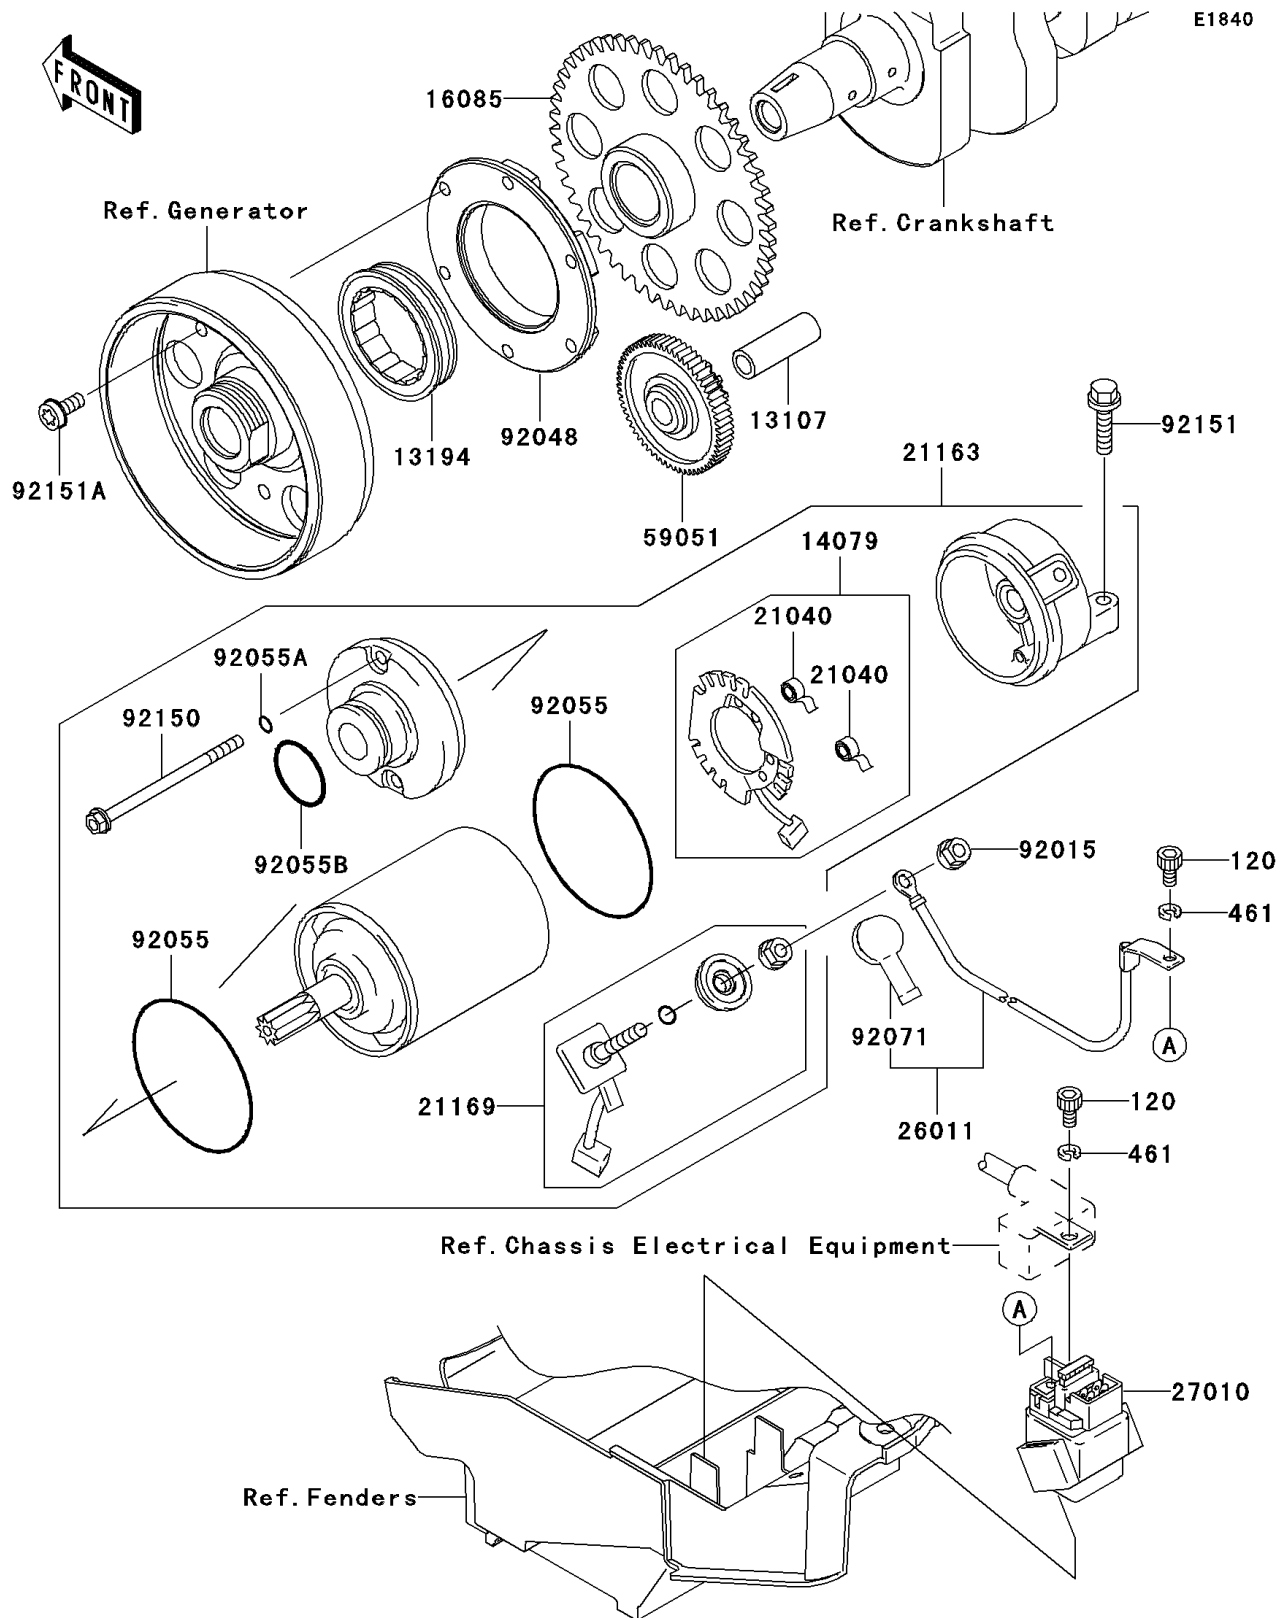

2002 NINJA® ZX™-9R PARTS DIAGRAM

Starter Motor

2002 NINJA® ZX™-9R PARTS LIST

Starter Motor

ITEM NAME	PART NUMBER	QUANTITY
BOLT-SOCKET (Ref # 120)	120S0510	1
WASHER-SPRING,5MM,BLACK (Ref # 461)	461K0500	1
SHAFT,IDLER GEAR (Ref # 13107)	13107-1377	1
CLUTCH-ONEWAY (Ref # 13194)	13194-1096	1
HOLDER-ASSY,CARBON BRUSH (Ref # 14079)	14079-1082	1
GEAR,CLUTCH ONEWAY (Ref # 16085)	16085-1303	1
SPRING-BRUSH (Ref # 21040)	21040-1051	1
STARTER-ELECTRIC (Ref # 21163)	21163-1288	1
TERMINAL,STARTER (Ref # 21169)	21169-1058	1
WIRE-LEAD,STARTER (Ref # 26011)	26011-1689	1
SWITCH (Ref # 27010)	27010-1380	1
GEAR-SPUR,IDLER (Ref # 59051)	59051-1343	1
NUT (Ref # 92015)	92015-1623	1
RACE,CLUTCH ONEWAY (Ref # 92048)	92048-1102	1
RING-O,62MM (Ref # 92055)	92055-1260	1
RING-O,4.5MM (Ref # 92055A)	92055-1261	1
RING-O,24.4MM (Ref # 92055B)	92055-1262	1
GROMMET,STARTER TERMINAL (Ref # 92071)	92071-1120	1
BOLT (Ref # 92150)	92150-1237	1
BOLT,6X25 (Ref # 92151)	92151-1130	1
BOLT,6X14 (Ref # 92151A)	92151-1335	1