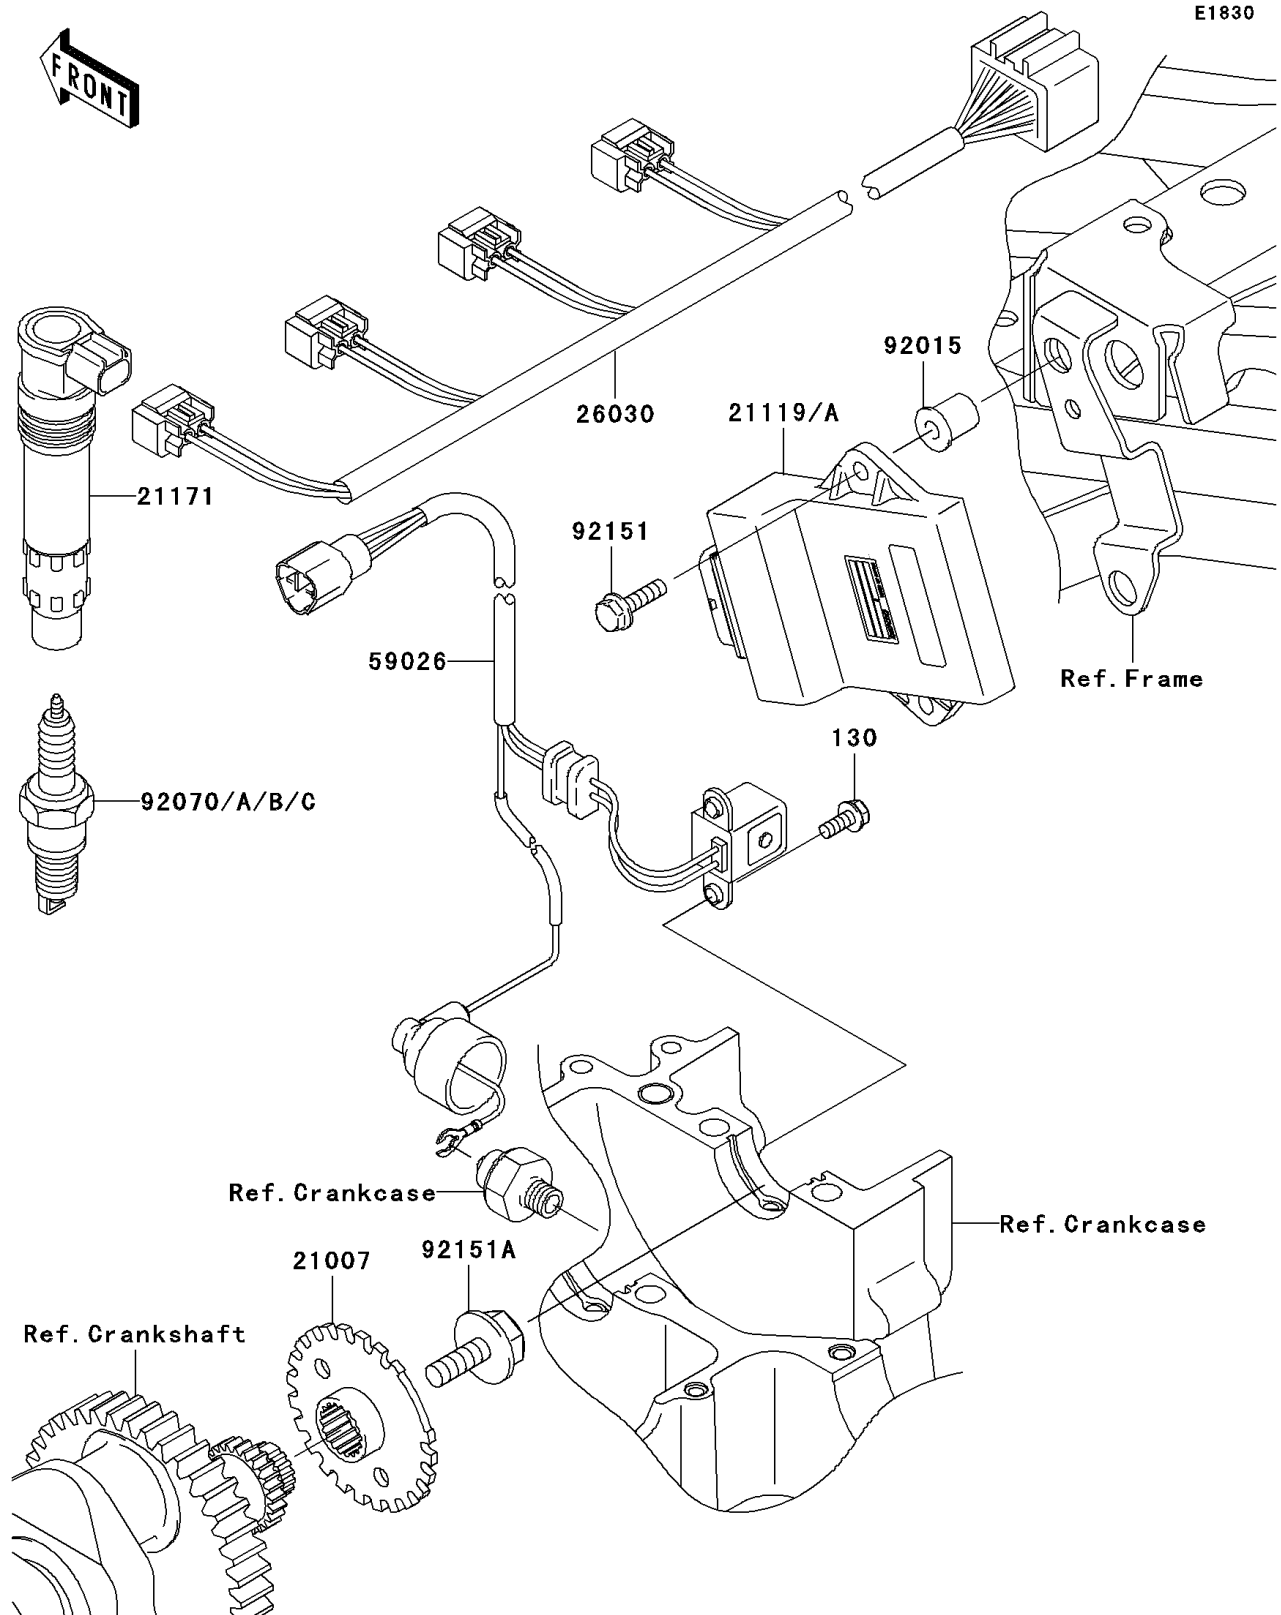

2002 NINJA® ZX™-9R PARTS DIAGRAM

Ignition System

2002 NINJA® ZX™-9R PARTS LIST

Ignition System

ITEM NAME	PART NUMBER	QUANTITY
BOLT-FLANGED (Ref # 130)	130G0512	1
ROTOR (Ref # 21007)	21007-1359	1
COIL-ASSY-IGNITION (Ref # 21171)	21171-1265	1
HARNESS,IGNITION COIL (Ref # 26030)	26030-1956	1
COIL-PULSING (Ref # 59026)	59026-1142	1
NUT (Ref # 92015)	92015-1700	1
PLUG-SPARK,U27ETR(ND) (Ref # 92070)		2
PLUG-SPARK,CR9EK(NGK) (Ref # 92070B)	92070-1264	1
PLUG-SPARK,CR8EK(NGK) (Ref # 92070C)	92070-1265	1
BOLT,6X20 (Ref # 92151)	92151-1226	1
BOLT,8X23 (Ref # 92151A)	92151-1308	1
IGNITER (Ref # 21119)	21119-1620	1
IGNITER (Ref # 21119A)	21119-1621	1