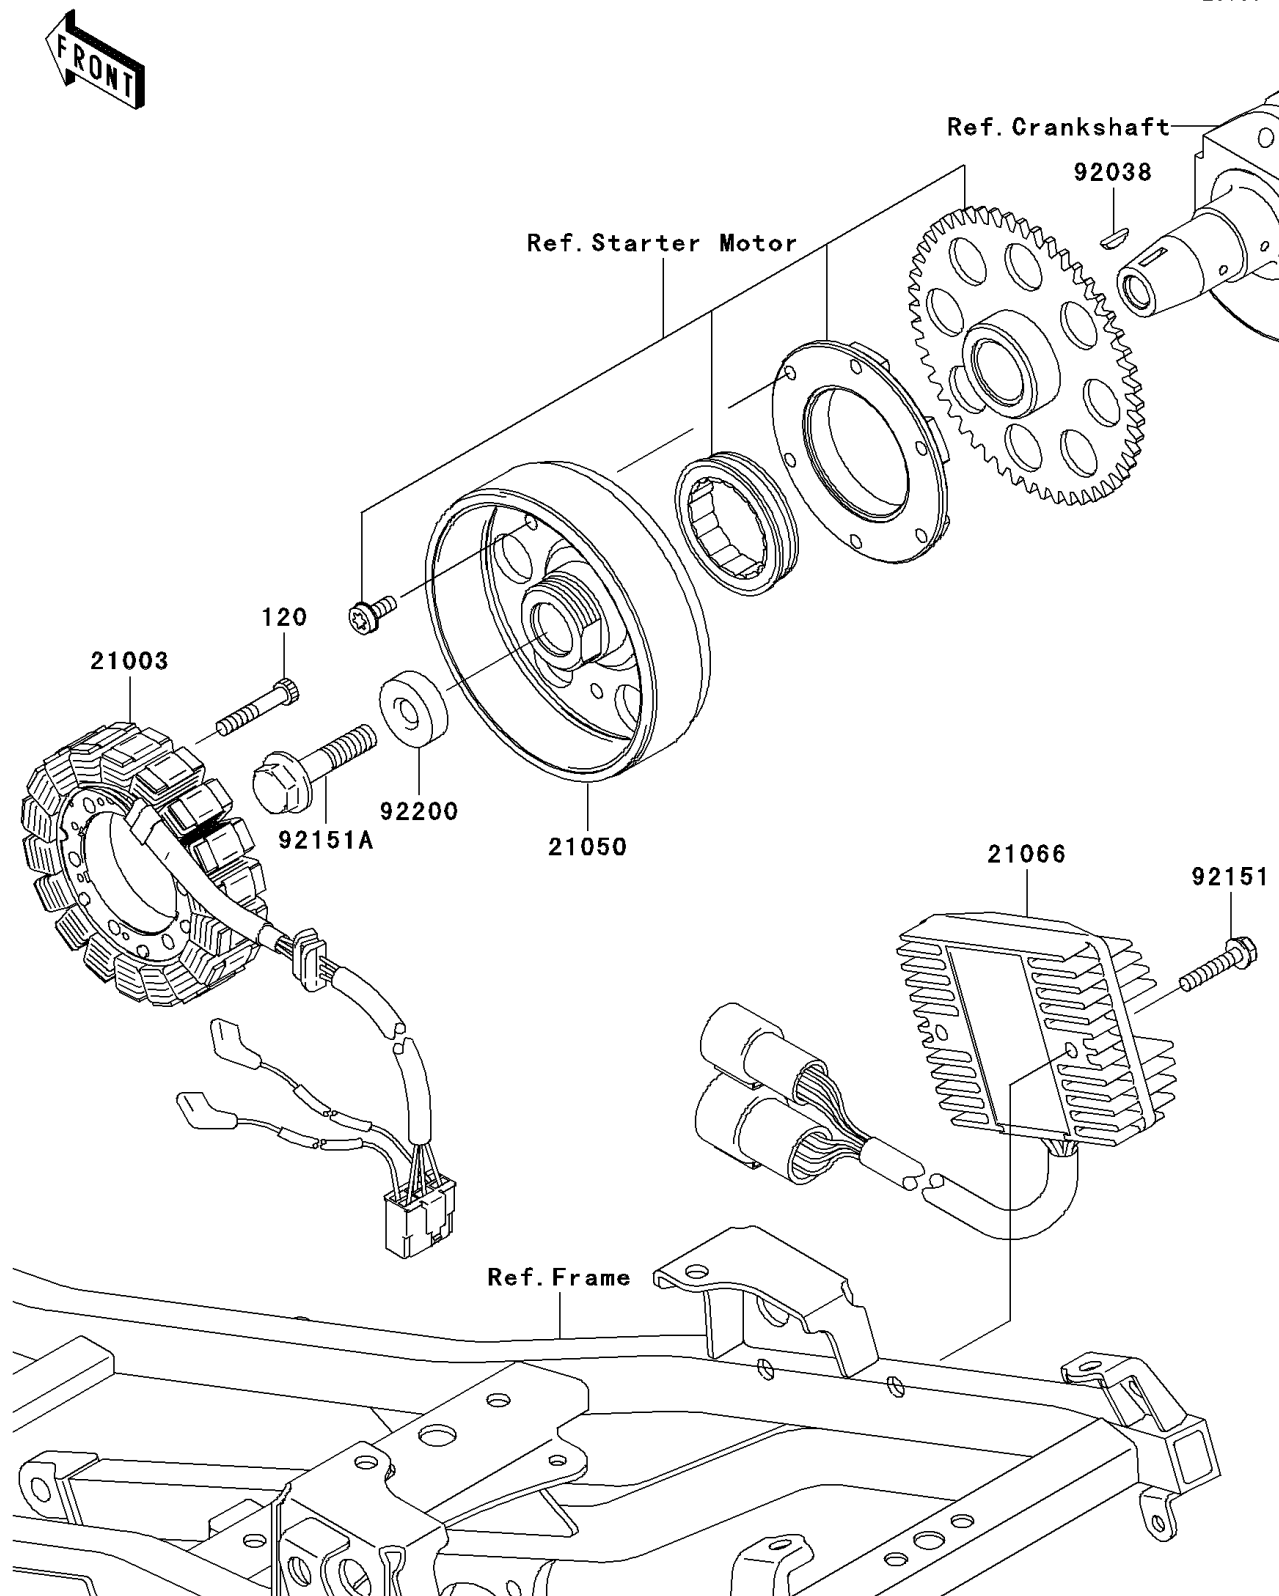

2002 NINJA® ZX™-9R PARTS DIAGRAM

Generator

E1810

2002 NINJA® ZX™-9R PARTS LIST

Generator

ITEM NAME	PART NUMBER	QUANTITY
BOLT-SOCKET,6X35 (Ref # 120)	120P0635	1
STATOR (Ref # 21003)	21003-1397	1
FLYWHEEL (Ref # 21050)	21050-1186	1
REGULATOR-VOLTAGE (Ref # 21066)	21066-1119	1
KEY (Ref # 92038)	92038-1060	1
BOLT,6X30 (Ref # 92151)	92151-1228	1
BOLT,FLYWHEEL (Ref # 92151A)	92151-1230	1
WASHER (Ref # 92200)	92200-1241	1