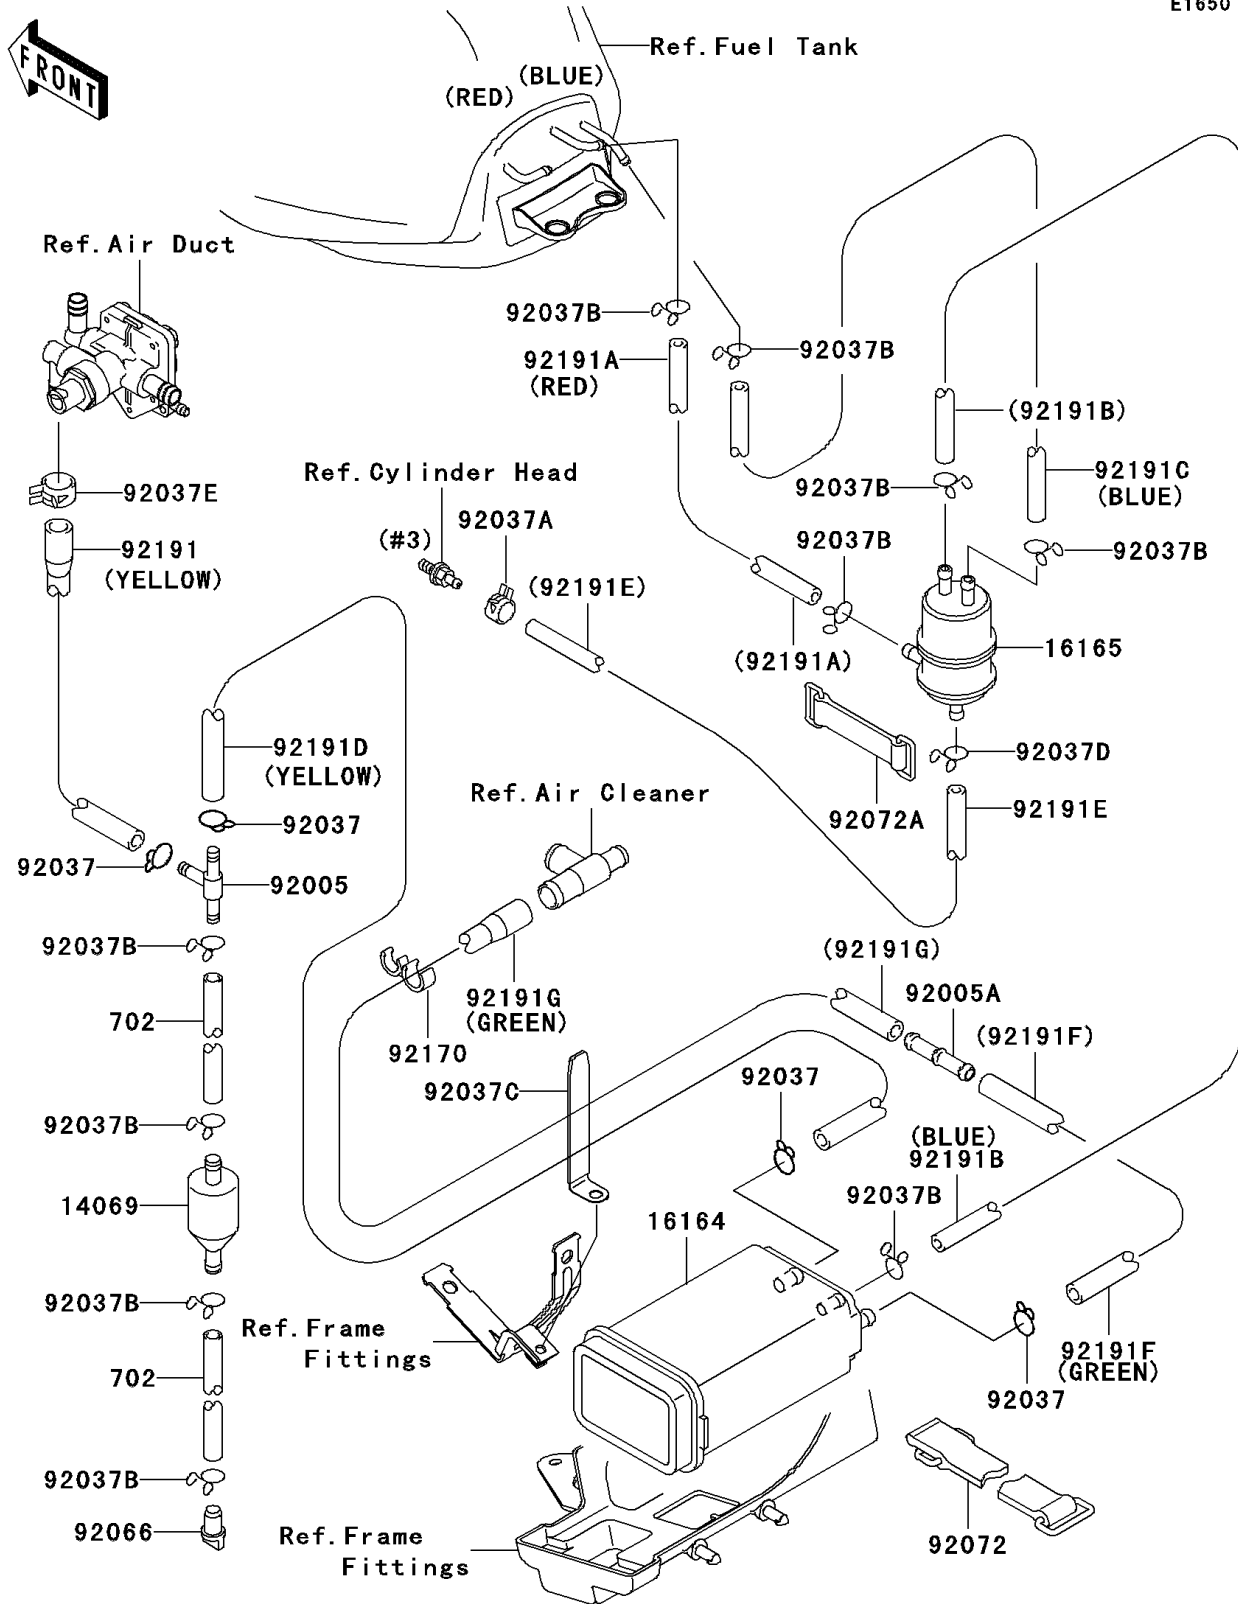

2002 NINJA® ZX™-9R PARTS DIAGRAM

Fuel Evaporative System(CA)

E1650

2002 NINJA® ZX™-9R PARTS LIST

Fuel Evaporative System(CA)

ITEM NAME	PART NUMBER	QUANTITY
BREATHER (Ref # 14069)	14069-1051	1
CANISTER (Ref # 16164)	16164-1052	1
SEPARATOR (Ref # 16165)	16165-1001	1
FITTING,T-TYPE (Ref # 92005)	92005-1119	1
FITTING (Ref # 92005A)	92005-1377	1
CLAMP,HOSE (Ref # 92037)	92037-1104	1
CLAMP,TUBE (Ref # 92037A)	92037-1461	1
CLAMP,TUBE (Ref # 92037B)	92037-147	1
CLAMP (Ref # 92037C)	92037-1679	1
CLAMP (Ref # 92037D)	92037-1712	1
CLAMP (Ref # 92037E)	92037-2082	1
PLUG,DRAIN (Ref # 92066)	92066-1211	1
BAND,L=150 (Ref # 92072)	92072-1203	1
BAND,L=50 (Ref # 92072A)	92072-1419	1
CLAMP,TUBE (Ref # 92170)	92170-1353	1
TUBE,CANISTER-VALVE,YELLOW (Ref # 92191)	92191-1184	1
TUBE,SEPARATOR-TANK,RED (Ref # 92191A)	92191-1489	1
TUBE,SEPARATOR-CANISTER,BLUE (Ref # 92191B)	92191-1490	1
TUBE,SEPARATOR-TANK,BLUE (Ref # 92191C)	92191-1491	1
TUBE,3WAY-CANISTER,YELLOW (Ref # 92191D)	92191-1492	1
TUBE (Ref # 92191E)	92191-1518	1
TUBE,CANISTER GREEN (Ref # 92191F)	92191-1737	1
TUBE-RUBBER (Ref # 702)	702A07150	1
TUBE,VALVE GREEN (Ref # 92191G)	92191-1738	1