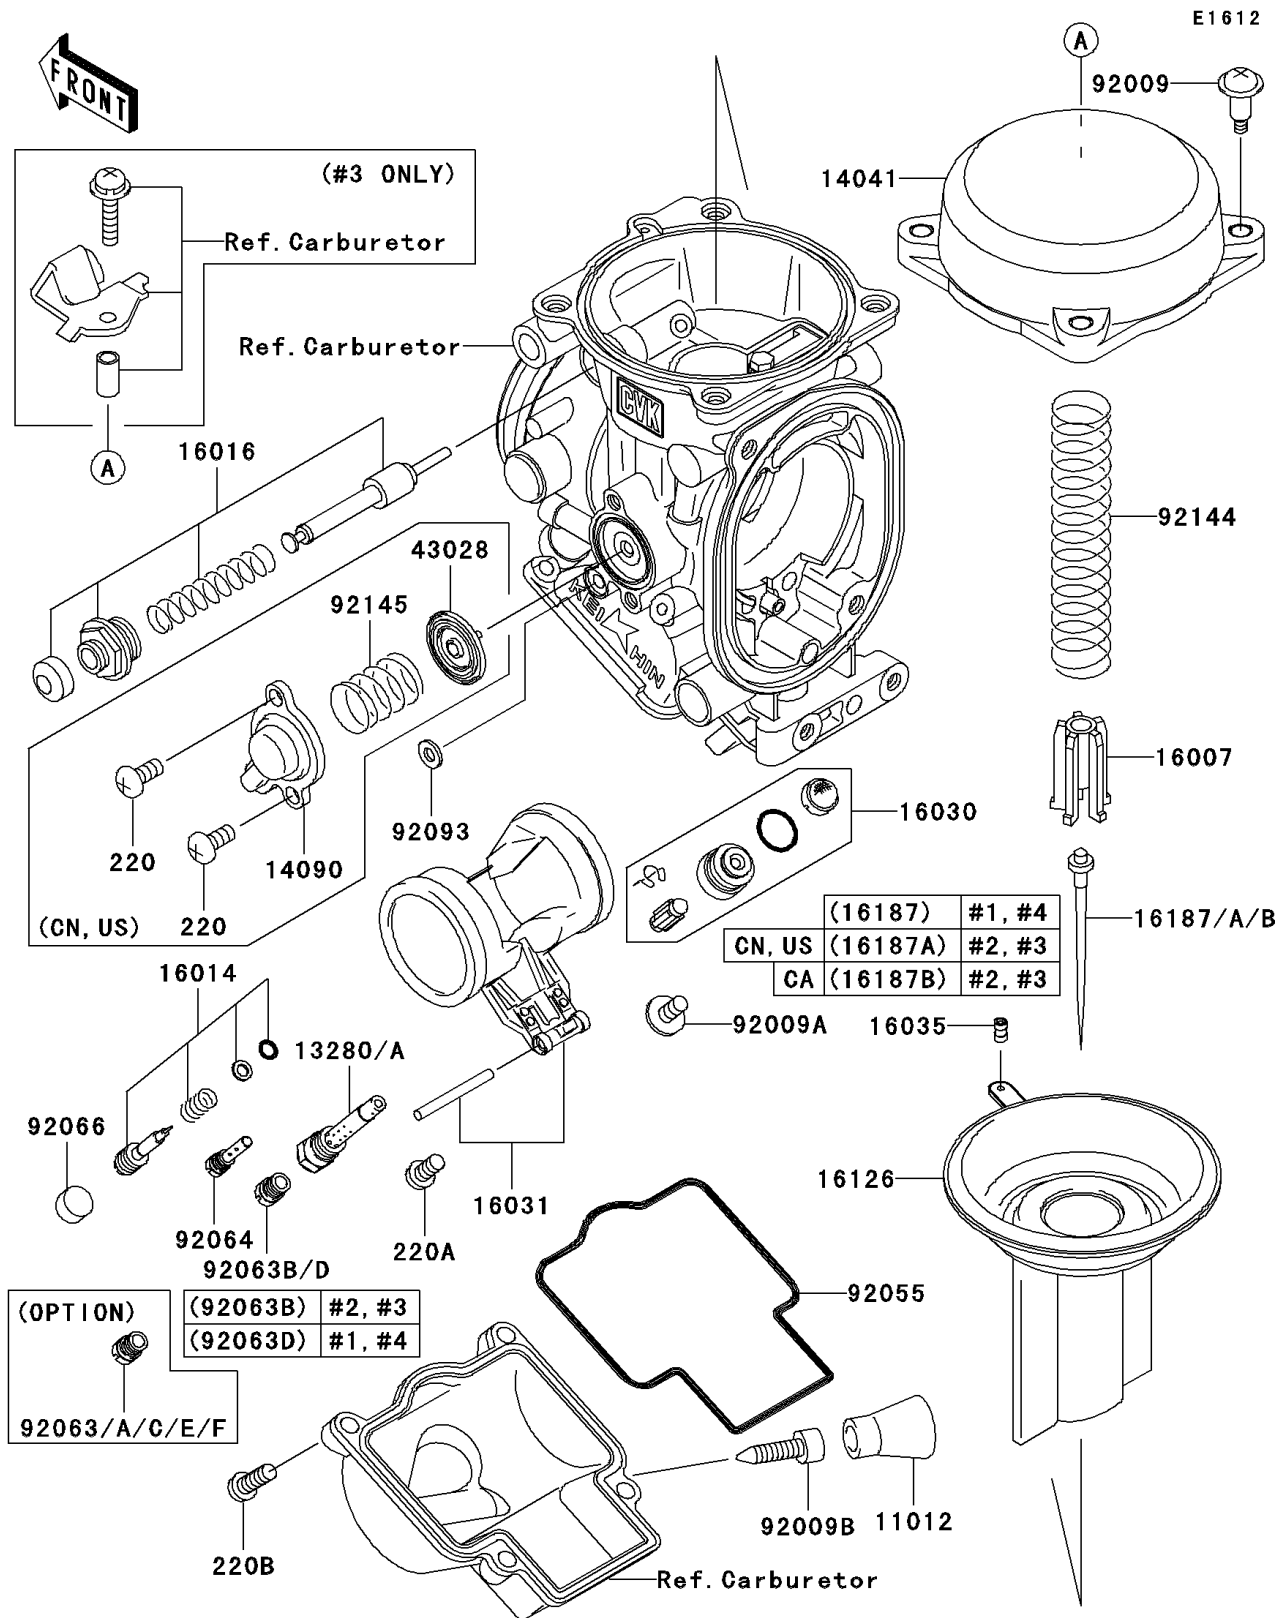

2002 NINJA® ZX™-9R PARTS DIAGRAM

Carburetor Parts

2002 NINJA® ZX™-9R PARTS LIST

Carburetor Parts

ITEM NAME	PART NUMBER	QUANTITY
CAP,DRAIN SCREW (Ref # 11012)	11012-1675	1
COVER-COMP,MIXING (Ref # 14041)	14041-1100	1
SEAT-SPRING,VALVE (Ref # 16007)	16007-1117	1
PLUNGER,STARTER (Ref # 16016)	16016-1090	1
VALVE-FLOAT (Ref # 16030)	16030-1077	1
FLOAT (Ref # 16031)	16031-1080	1
JET-AIR,LEAK (Ref # 16035)	16035-1055	1
VALVE,VACUUM (Ref # 16126)	16126-1359	1
NEEDLE-JET,N6NF (Ref # 16187)	16187-1230	1
SCREW,4X4.4 (Ref # 92009)	92009-1549	1
SCREW,4X8 (Ref # 92009A)	92009-1550	1
SCREW,DRAIN,M6X0.75 (Ref # 92009B)	92009-1551	1
RING-O,FLOAT CHAMBER (Ref # 92055)	92055-1426	1
JET-MAIN,#155 (Ref # 92063)	92063-1332	1
JET-MAIN,#158 (Ref # 92063A)	92063-1344	1
JET-MAIN,#160 (Ref # 92063B)	92063-1345	1
JET-MAIN,#162 (Ref # 92063C)	92063-1346	1
JET-MAIN,#165 (Ref # 92063D)	92063-1347	1
JET-MAIN,#170 (Ref # 92063E)	92063-1386	1
JET-MAIN,#168 (Ref # 92063F)	92063-1480	1
JET-PILOT,#38 (Ref # 92064)	92064-1119	1
PLUG,PILOT AIR SCREW,6.9X2 (Ref # 92066)	92066-1051	1
SCREW-PAN-CROS (Ref # 220A)	220D0408	1
SCREW-PAN-CROS (Ref # 220B)	220D0414	1
SPRING,VACUUM VALVE (Ref # 92144)	92144-1962	1
HOLDER,JET NEEDLE (Ref # 13280)	13280-1276	1
HOLDER,JET NEEDLE (Ref # 13280A)	13280-1277	1
COVER,AIR CUT VALVE (Ref # 14090)	14090-1959	1
SCREW-PILOT AIR (Ref # 16014)	16014-1085	1

2002 NINJA® ZX™-9R PARTS LIST

Carburetor Parts

ITEM NAME	PART NUMBER	QUANTITY
NEEDLE-JET,N74W (Ref # 16187A)	16187-1231	1
NEEDLE-JET,N6NG (Ref # 16187B)	16187-1237	1
DIAPHRAGM,AIR CUT VALVE (Ref # 43028)	43028-1085	1
SEAL,"U"RING (Ref # 92093)	92093-1046	1
SCREW-PAN-CROS (Ref # 220)	220B0408	1
SPRING,AIR CUT VALVE (Ref # 92145)	92145-1149	1