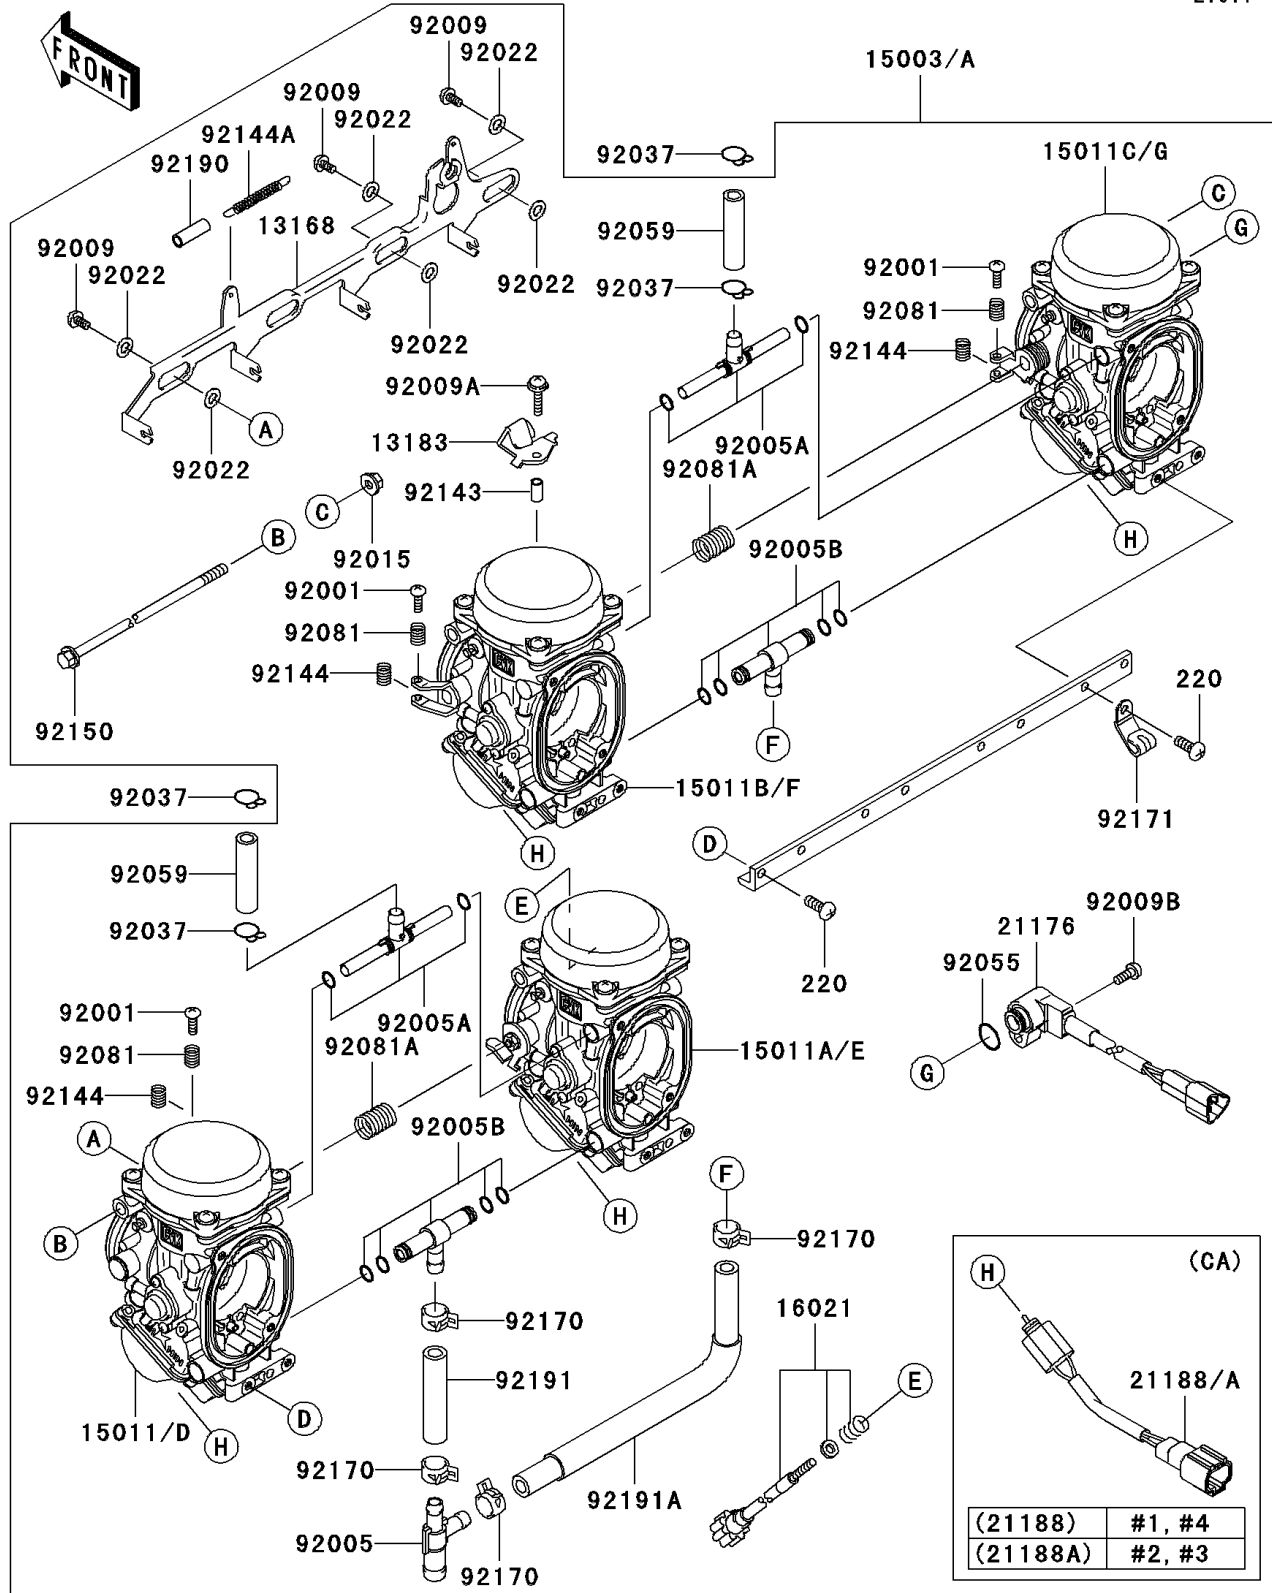

2002 NINJA® ZX™-9R PARTS DIAGRAM

Carburetor

E1611

2002 NINJA® ZX™-9R PARTS LIST

Carburetor

ITEM NAME	PART NUMBER	QUANTITY
LEVER,STARTER (Ref # 13168)	13168-1593	1
PLATE,STARTER CABLE (Ref # 13183)	13183-1592	1
SCREW-THROTTLE STOP (Ref # 16021)	16021-1239	1
SENSOR,THROTTLE (Ref # 21176)	21176-1113	1
BOLT,THROTTLE ADJUST (Ref # 92001)	92001-1998	1
FITTING,T-TYPE (Ref # 92005)	92005-1272	1
FITTING (Ref # 92005A)	92005-1338	1
FITTING (Ref # 92005B)	92005-1347	1
SCREW (Ref # 92009)	92009-1262	1
SCREW,4X18 (Ref # 92009A)	92009-1632	1
SCREW,THROTTLE SENSOR (Ref # 92009B)	92009-1981	1
NUT,FLANGED,5MM (Ref # 92015)	92015-1259	1
WASHER,6.1X11X0.8,POLYACETAL (Ref # 92022)	92022-1199	1
CLAMP,TUBE (Ref # 92037)	92037-1531	1
RING-O,THROTTLE SENSOR (Ref # 92055)	92055-1671	1
TUBE,7X11X45 (Ref # 92059)	92059-1738	1
SPRING,THROTTLE ADJUST UPP (Ref # 92081)	92081-1620	1
SCREW-PAN-CROS,5X14 (Ref # 220)	220D0514	1
SPRING,THROTTLE ADJUST CNT (Ref # 92081A)	92081-1622	1
COLLAR,4X5.2X9.6 (Ref # 92143)	92143-1265	1
SPRING,THROTTLE ADJUST LWR (Ref # 92144)	92144-1451	1
SPRING,STARTER LEVER (Ref # 92144A)	92144-1518	1
BOLT (Ref # 92150)	92150-1416	1
CLAMP,TUBE (Ref # 92170)	92170-1051	1
CLAMP,THROTTLE SENSOR (Ref # 92171)	92171-1533	1
TUBE,STARTER SPRING (Ref # 92190)	92190-1157	1
TUBE,7.3X12.5X55 (Ref # 92191)	92191-1263	1
TUBE,7.3X12.5X220 (Ref # 92191A)	92191-1264	1
CARBURETOR-ASSY (Ref # 15003)	15003-1680	1